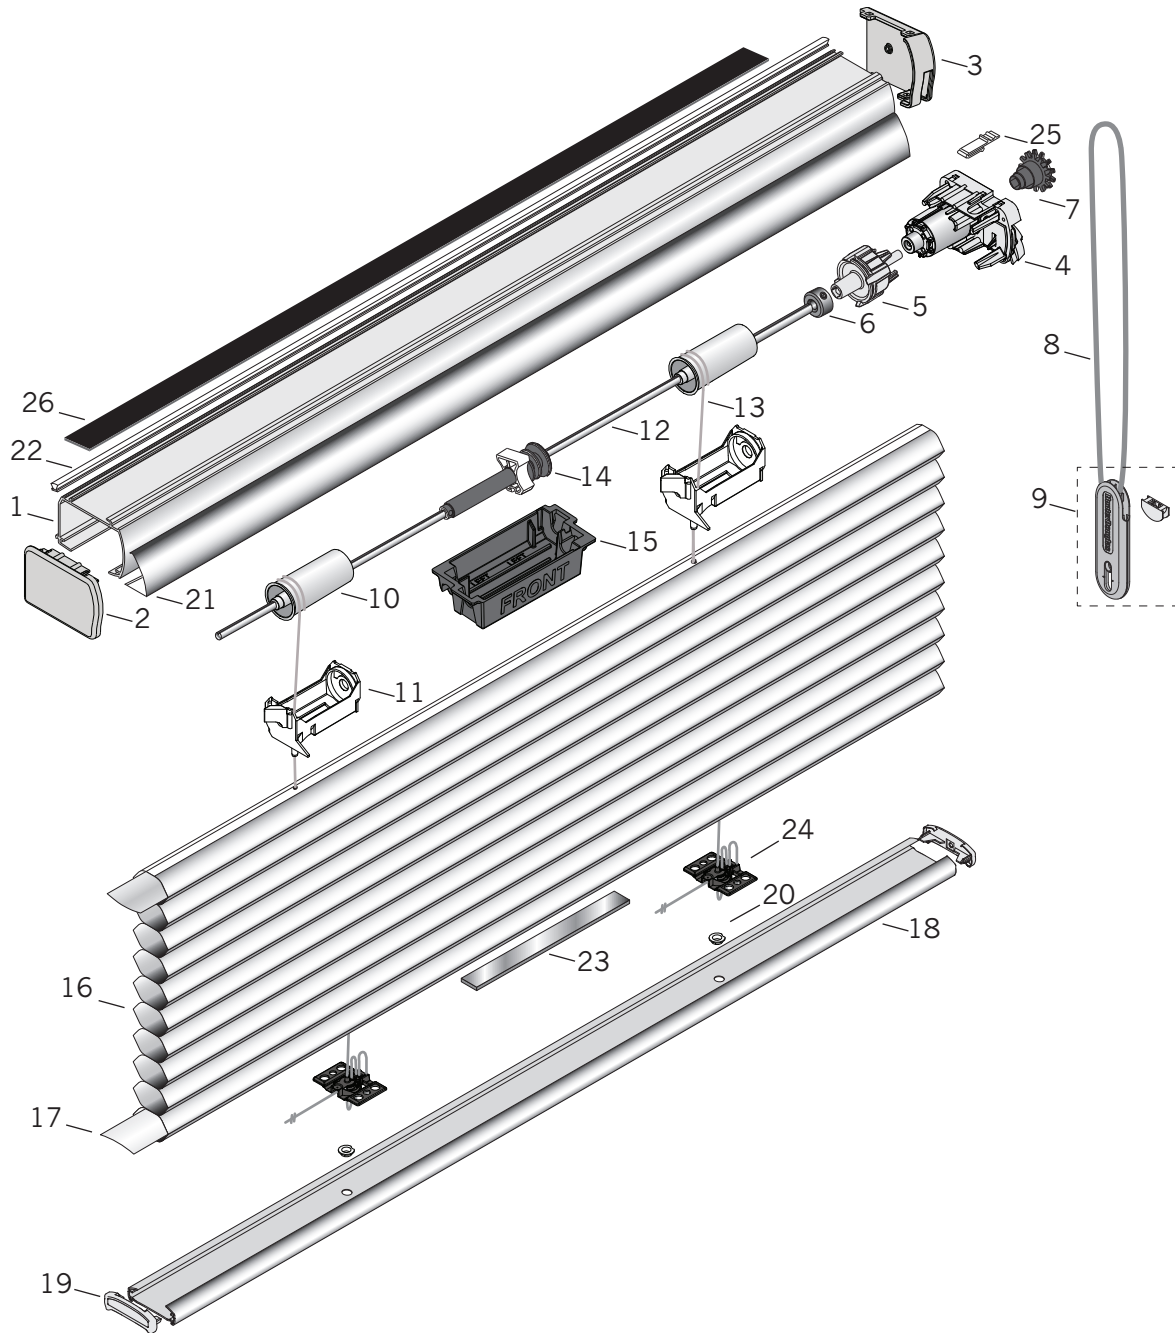

EasyRise™ Standard

Standard Parts

- | | | |
|-------------------------------|----------------------------|------------------------------------|
| 1. Headrail | 10. Lift Spool | 19. Center and Bottom Rail End Cap |
| 2. Headrail End Cap | 11. Spool Support | 20. Pocket Cover |
| 3. Clutch Mount Cover | 12. V-Shaft, Steel | 21. Valance |
| 4. Clutch Mount | 13. 0.9mm Cord | 22. Light-Block Strip |
| 5. Gear Box Assembly, 3:1 | 14. Drop Stop Assembly | 23. Rail Weight |
| 6. Locking Collar w/Set Screw | 15. Drop Stop Housing | 24. Adjustment Assembly |
| 7. Cord Sprocket | 16. Fabric | 25. OB Fabric Stop |
| 8. Cord Loop | 17. Filler Strip | 26. Magnet Strip with Foam |
| 9. Universal Cord Tensioner | 18. Center and Bottom Rail | |