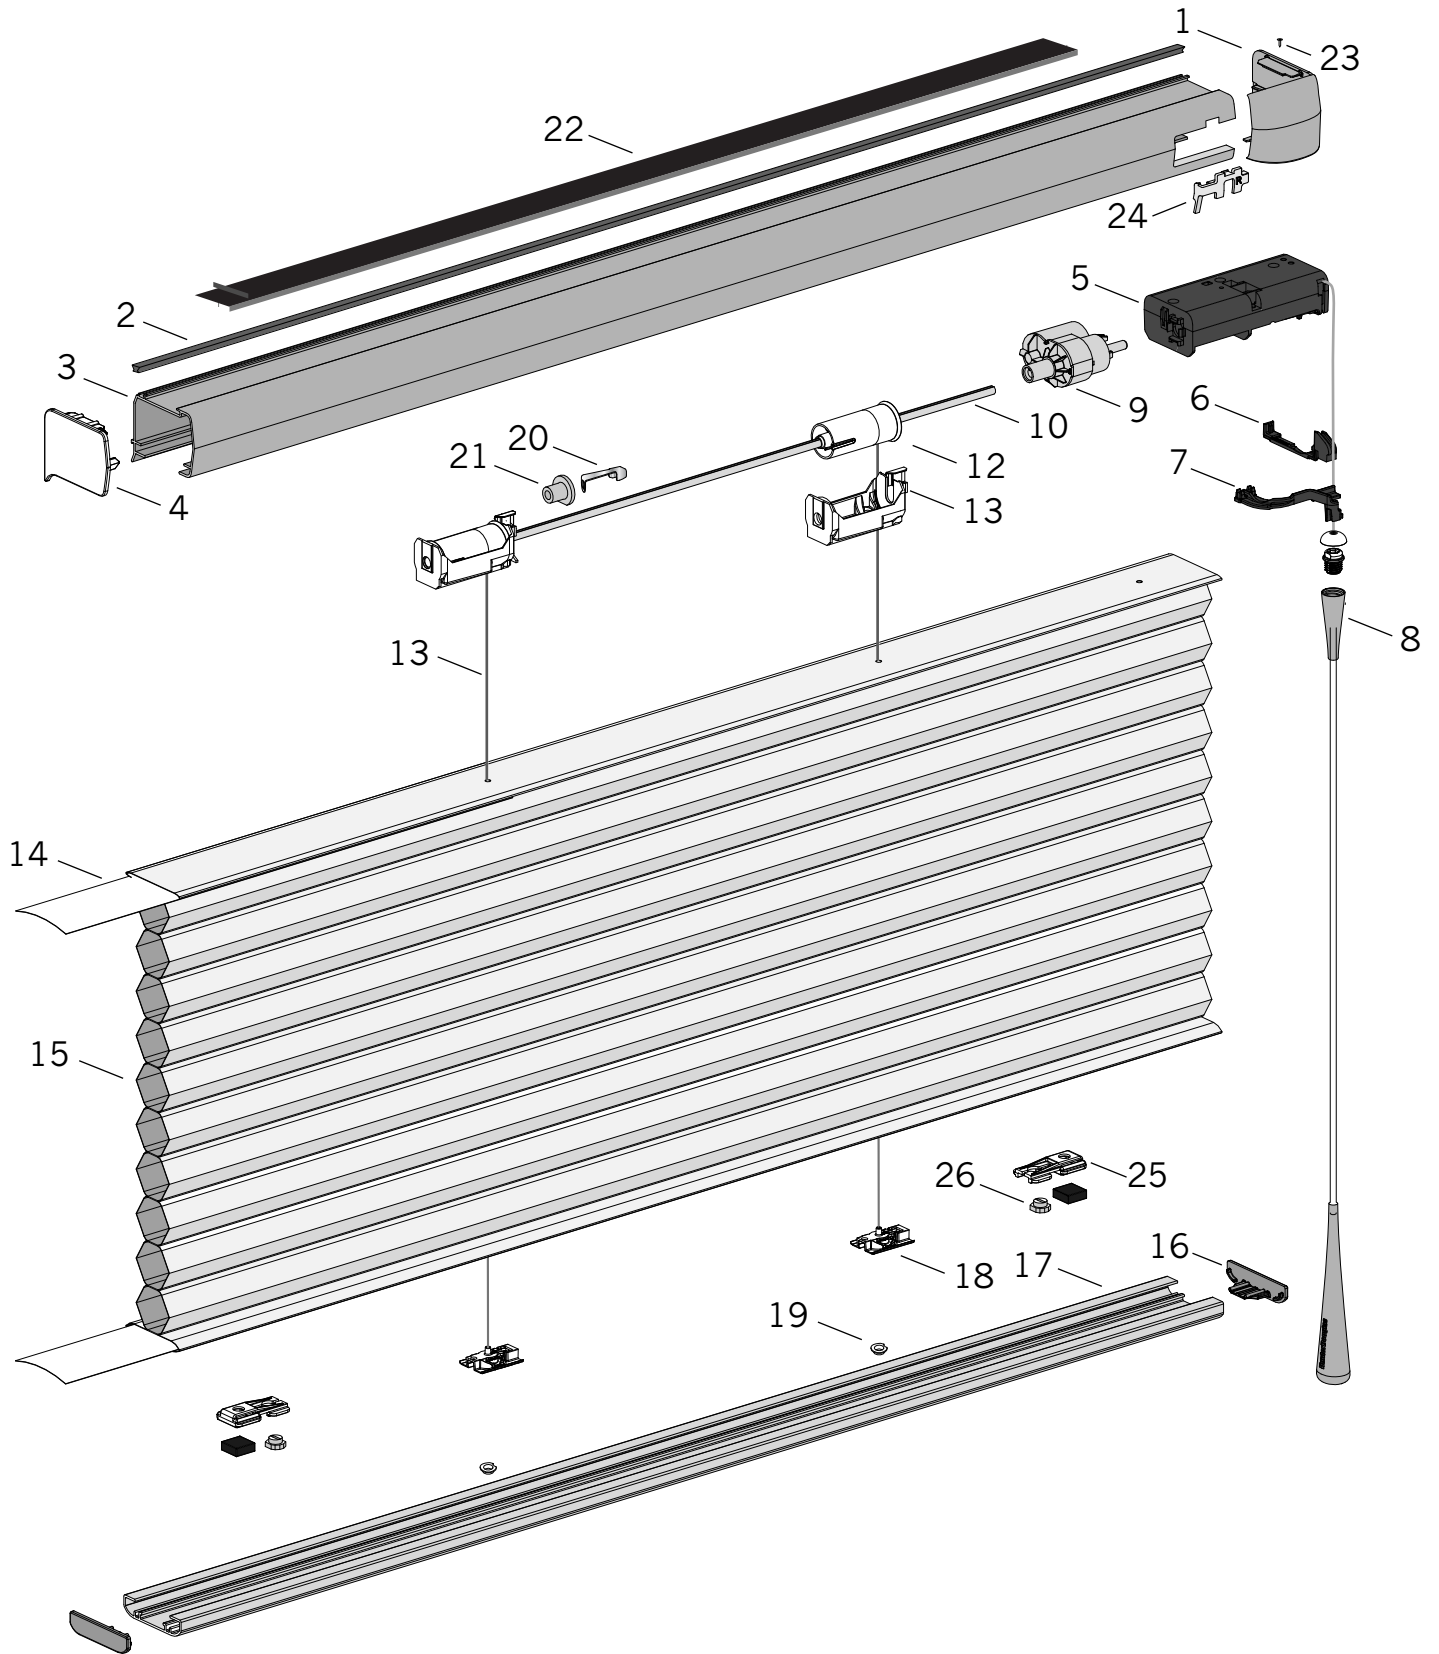

# UltraGlide® Standard

<b>No.</b>	<b>PCN</b>	<b>Description</b>	<b>No.</b>	<b>PCN</b>	<b>Description</b>
1.	Headrail End Cap, UltraGlide®		13.	Lift Spool Support	
	2801433XXX	3/8", RH		2780033000	Standard
	2801434XXX	3/8", LH		2780105000	Long Drop
	2801490XXX	3/4", RH		Architella® 1 1/4" Spool Support	
	2801491XXX	3/4", LH		2780099000	Rear (Gray)
	2801503XXX	1 1/4", RH		2780130000	Long Drop, Rear (Gray)
	2801504XXX	1 1/4", LH		Architella 1 1/4" Spool Support	
	2801505XXX	1 1/2", RH		2780098000	Front (White)
	2801506XXX	1 1/2", LH		2780129000	Long Drop, Front (White)
2.	2780229000	Headrail Light Block Strip	14.	Filler Strip	
3.	Headrail, Duette®			2954000000	3/8"
	2801381XXX	3/8"		2974000000	3/4"
	2801382XXX	3/4"		2971311000	1 1/4"
	2801383XXX	1 1/4"		2801438000	1 1/2"
	2801384XXX	1 1/2"	15.	N/A	Fabric
4.	Headrail End Cap, Duette		16.	Bottom Rail End Cap, Duette	
	2801406XXX	3/8", RH		2801395XXX	3/8"
	2801407XXX	3/8", LH		2801396XXX	3/4"
	2801389XXX	3/4", RH		2801397XXX	1 1/4"
	2801390XXX	3/4", LH		2801398XXX	1 1/2"
	2801391XXX	1 1/4", RH	17.	Bottom Rail, Duette	
	2801392XXX	1 1/4", LH		2801385XXX	3/8"
	2801393XXX	1 1/2", RH		2801386XXX	3/4"
	2801394XXX	1 1/2", LH		2801387XXX	1 1/4"
5.	Pull Cord Assembly (PCA)			2801388XXX	1 1/2"
	2801462000	RH	18.	EasyAdjust™ Assembly	
	2801463000	LH		2801404000	3/8", 3/4", 1 1/2"
6.	PCA Adapter			2781318000	1 1/4"
	2801482000	3/8" and 3/4", RH	19.	2780047000	EasyAdjust Pocket Cover
	2801483000	3/8" and 3/4", LH	20.	2781094000	Shaft Retainer
	2801509000	1 1/4", RH	21.	2781209000	Spacer
	2801514000	1 1/4", LH	22.	2970035000	3/4" Magnet Strip with Foam (Note: Only for orders that include AOS)
	2801489000	1 1/2", RH	23.	2910001000	End Cap Screw
	2801507000	1 1/2", LH	24.	PCA Lock Plate	
7.	PCA Brake Activator			2801627000	LH
	2801480000	3/8" and 3/4", RH		2801628000	RH
	2801481000	3/8" and 3/4", LH			
	2801484000	1 1/4", RH			
	2801485000	1 1/4", LH			
	2801487000	1 1/2", RH			
	2801488000	1 1/2", LH			
8.	28512XXXXX	Wand Assembly			
9.	2780136000	Gearbox (Note: Only for larger shades)			
10.	2770004000	V-Shaft (steel)			
11.	Lift Spool				
	2780034000	Standard (white)			
	2780103000	Long Drop (white)			
12.	0.9 mm Cord				
	2671000000	White			
	2671000895	Black			