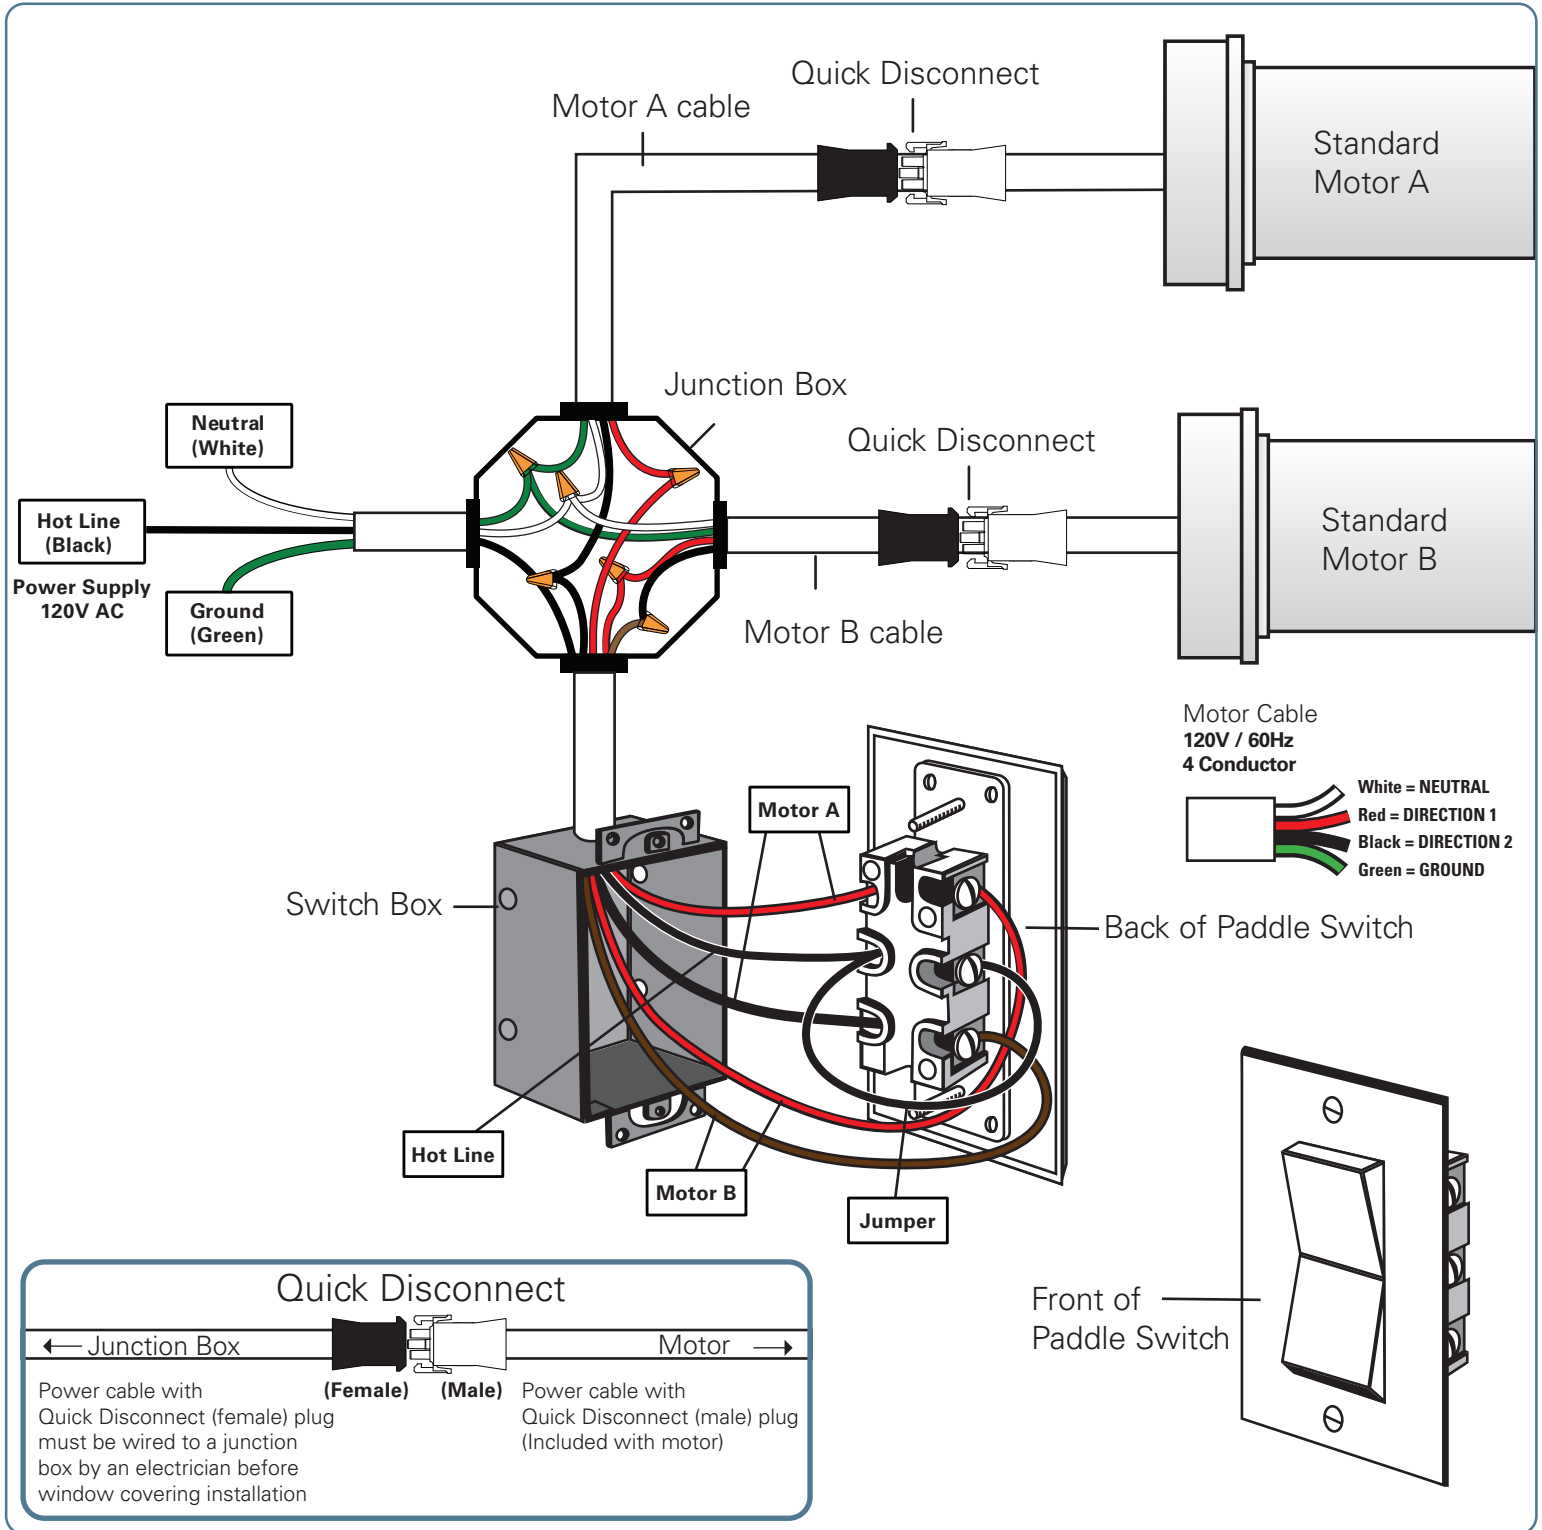

Standard Motor with Quick Disconnect

Wiring Option

SINGLE MOTOR HARDWIRED TO JUNCTION BOX (Electrician Required)

Front of Paddle Switch

For additional information please email HDHsupport@hunterdouglas.com or call 800.229.5300.

Multitple Standard Motors with Quick Disconnect Controlled by One Switch

Wiring Option

MOTOR HARDWIRED TO JUNCTION BOX (Electrician Required)

For additional information please email HDHsupport@hunterdouglas.com or call 800.229.5300.