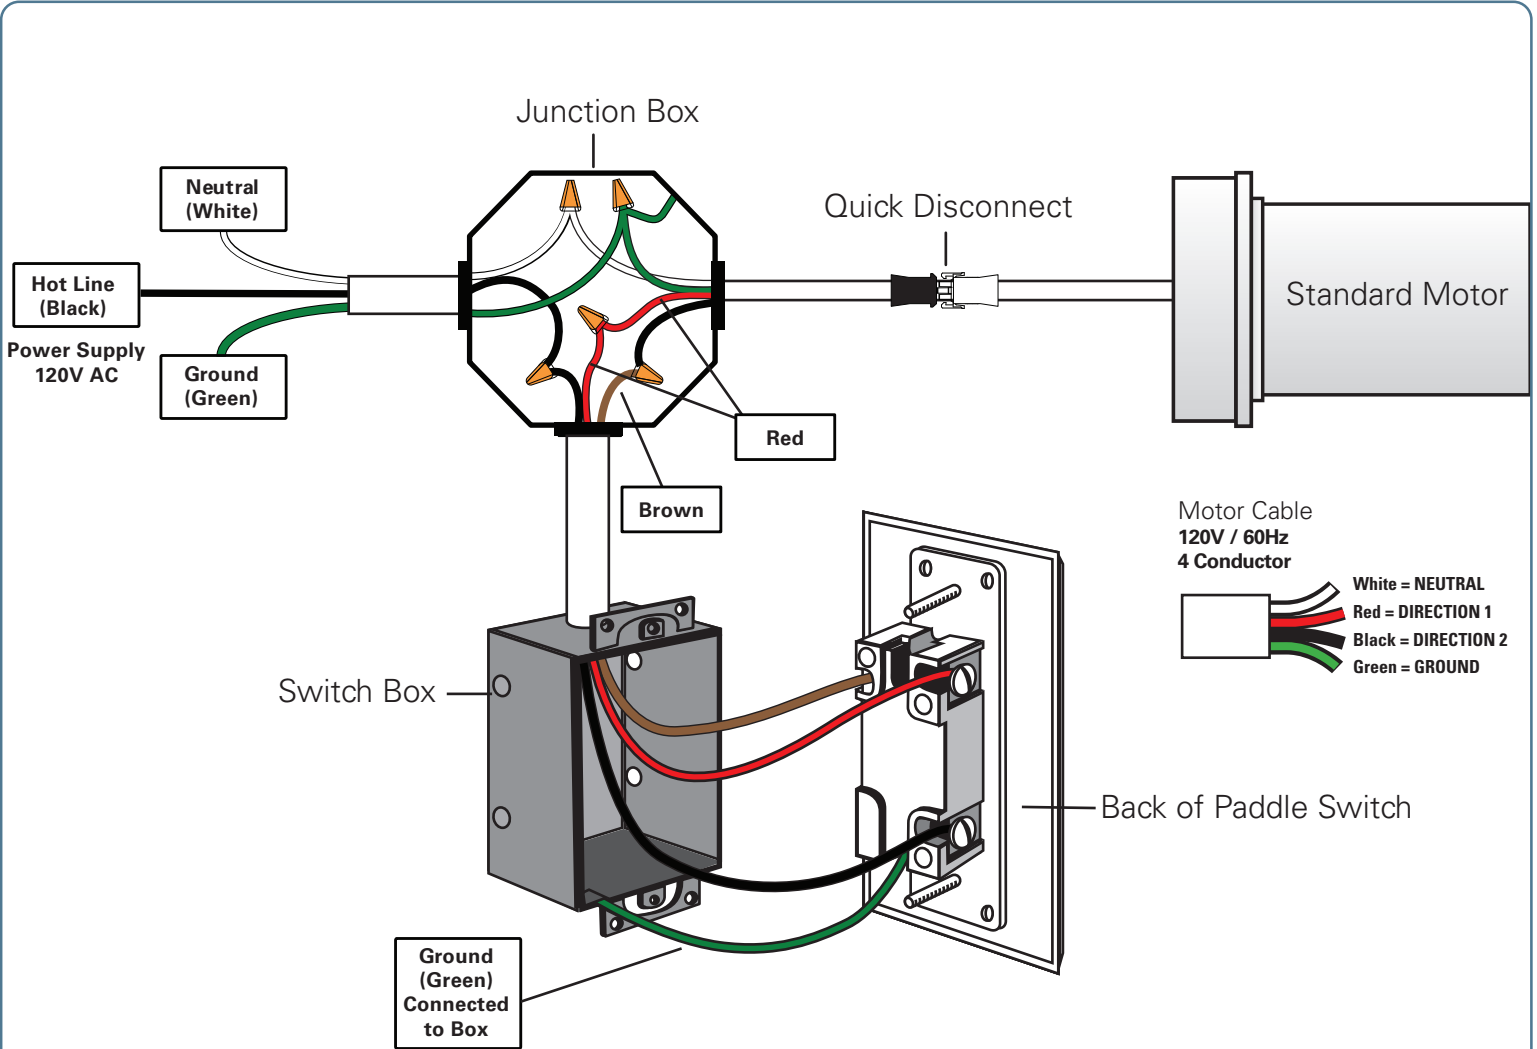

Standard Motor with Quick Disconnect

Wiring Option

SINGLE MOTOR HARDWIRED TO JUNCTION BOX (Electrician Required)

Front of Paddle Switch

For additional information please email HDHsupport@hunterdouglas.com or call 800.229.5300.

Multitple Standard Motors with Quick Disconnect Controlled by One Switch

Wiring Option

MOTOR HARDWIRED TO JUNCTION BOX (Electrician Required)

For additional information please email HDHsupport@hunterdouglas.com or call 800.229.5300.

Dual Standard Motor with Quick Disconnect

Wiring Option

DUAL MOTOR HARDWIRED TO JUNCTION BOX (Electrician Required)

For additional information please email HDHsupport@hunterdouglas.com or call 800.229.5300.