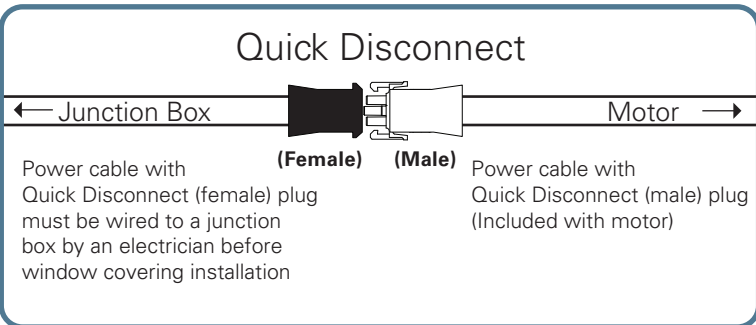

Standard Motor with Quick Disconnect

Wiring Option

SINGLE MOTOR HARDWIRED TO JUNCTION BOX (Electrician Required)

Front of Paddle Switch

For additional information please email HDHsupport@hunterdouglas.com or call 800.229.5300.