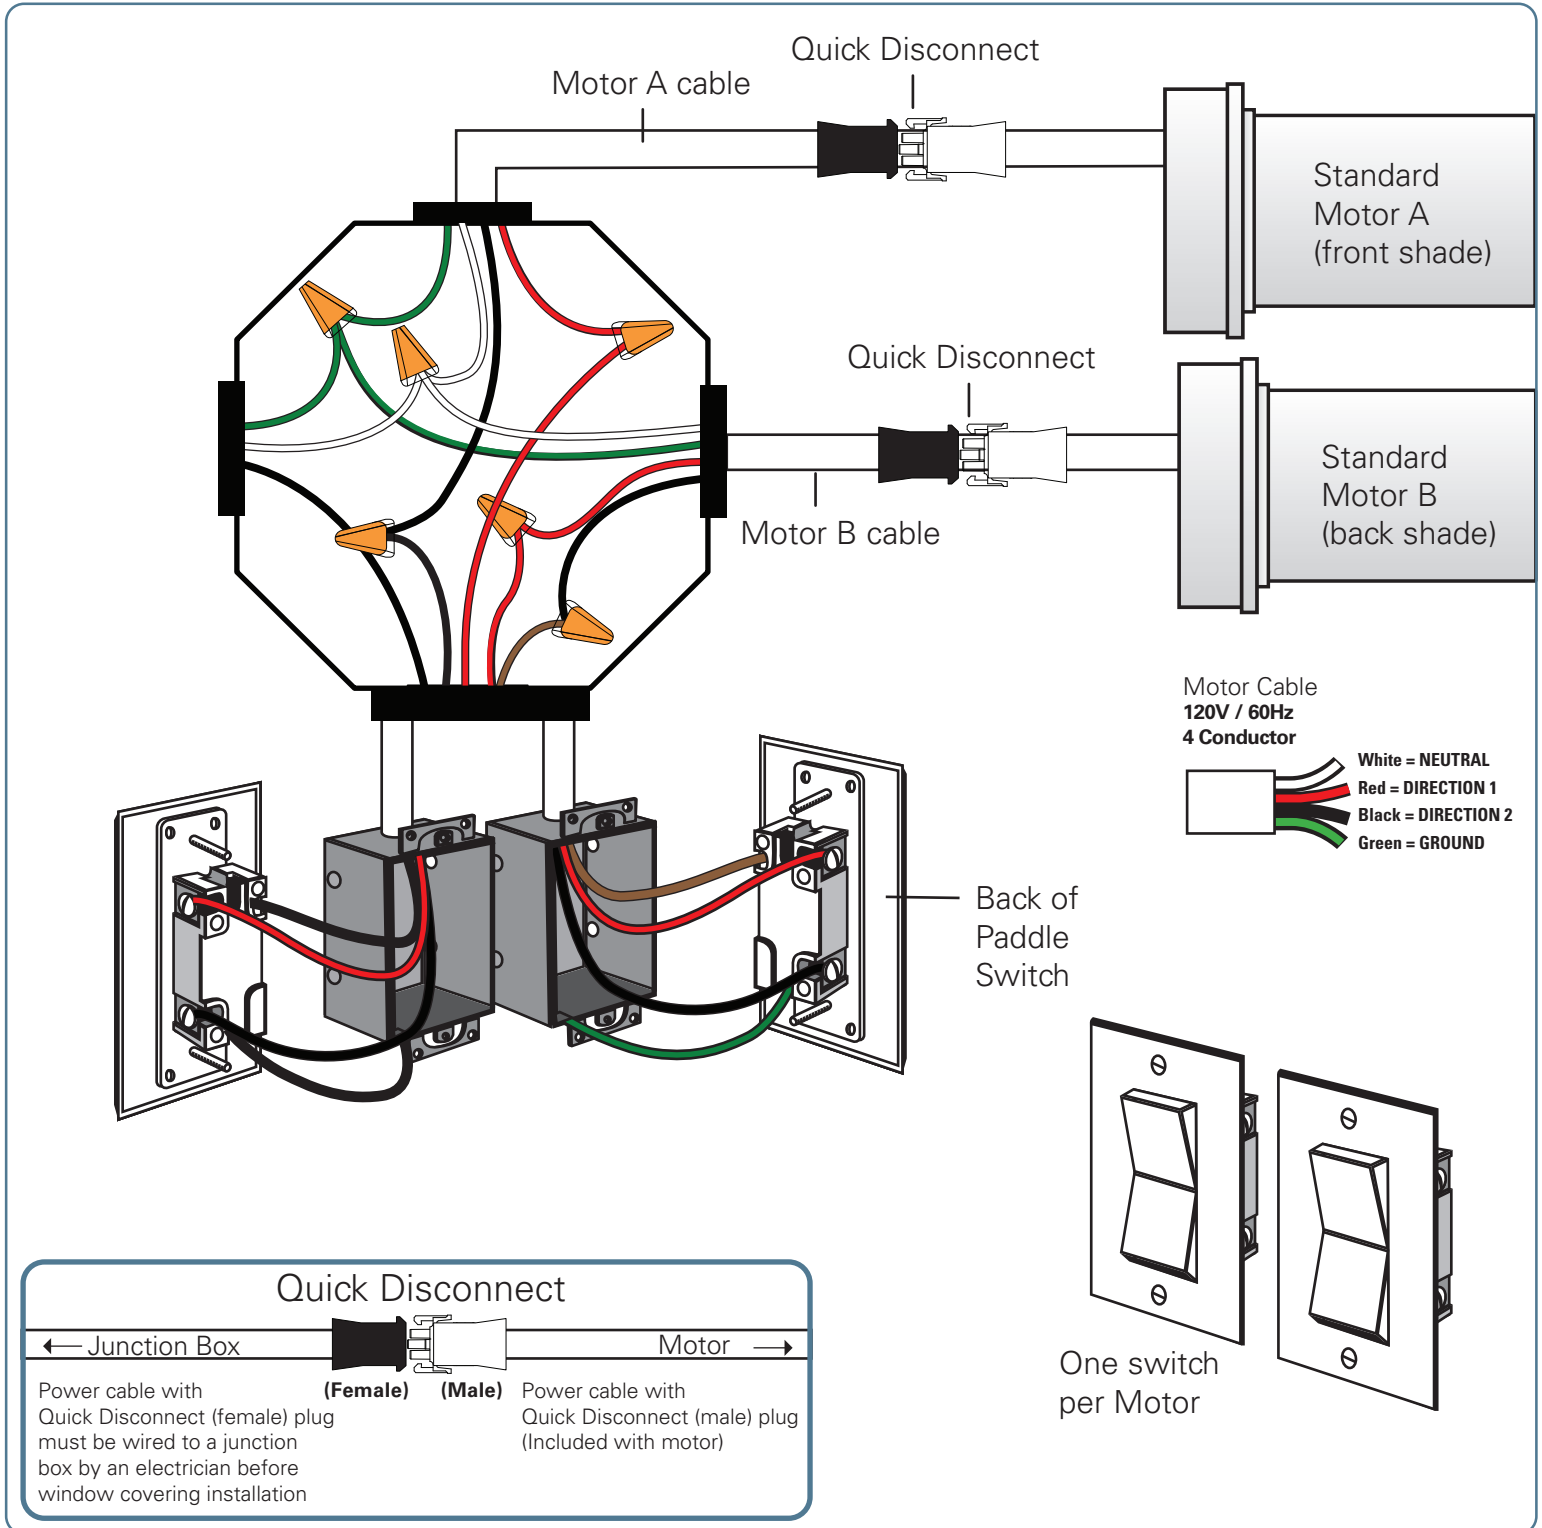

Dual Standard Motor with Quick Disconnect

Wiring Option

DUAL MOTOR HARDWIRED TO JUNCTION BOX (Electrician Required)

For additional information please email HDHsupport@hunterdouglas.com or call 800.229.5300.