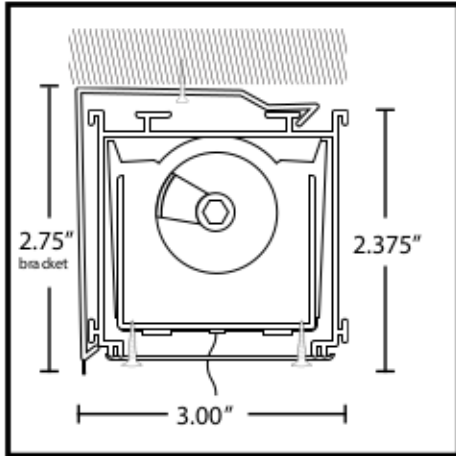

Heavy Duty Roman Shade

Fabricated Products

Ceiling Mount

Wall Mount

Exploded View

1. [INRA-00013] Split rail for heavy duty roman shade
2. [CR-HM-100117] Control unit gear 1:7 & end cap
3. [CR-HM-100313] Drum support with cone
4. [CR-HM-1005] Chrome plated steel ring with screw
5. Roman face panel

6. [CR-H5021SH] 6mm hexagon steel rod
7. [CR-HM-1360] Steel fixer with screws (2)
8. [MPBC-00297/47-48] Stainless steel chain
9. [RL-V2BKTMW] Versarail mounting bracket & cassette
10. [CR-VLHK-003] 20mm velcro hook tape