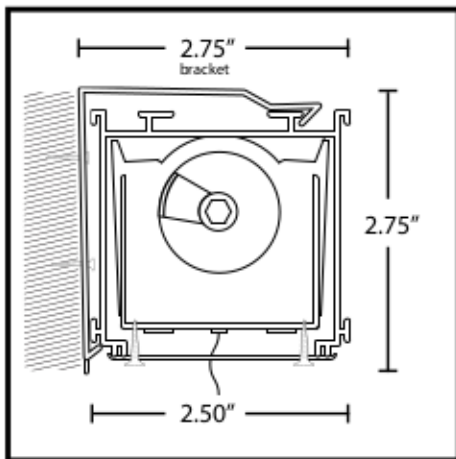

Heavy Duty Roman Shade

Fabricated Products

Ceiling Mount

Wall Mount

Exploded View

1. [INRA-00013] Split rail for heavy duty roman shade
2. [CR-HM-100117] Control unit gear 1:7 & end cap
3. [CR-HM-100313] Drum support with cone
4. [CR-HM-1005] Chrome plated steel ring with screw
5. Roman face panel

6. [CR-H5021SH] 6mm hexagon steel rod
7. [CR-HM-1360] Steel fixer with screws (2)
8. [MPBC-00297/47-48] Stainless steel chain
9. [RL-V2BKTMW] Versarail mounting bracket & cassette
10. [CR-VLHK-003] 20mm velcro hook tape