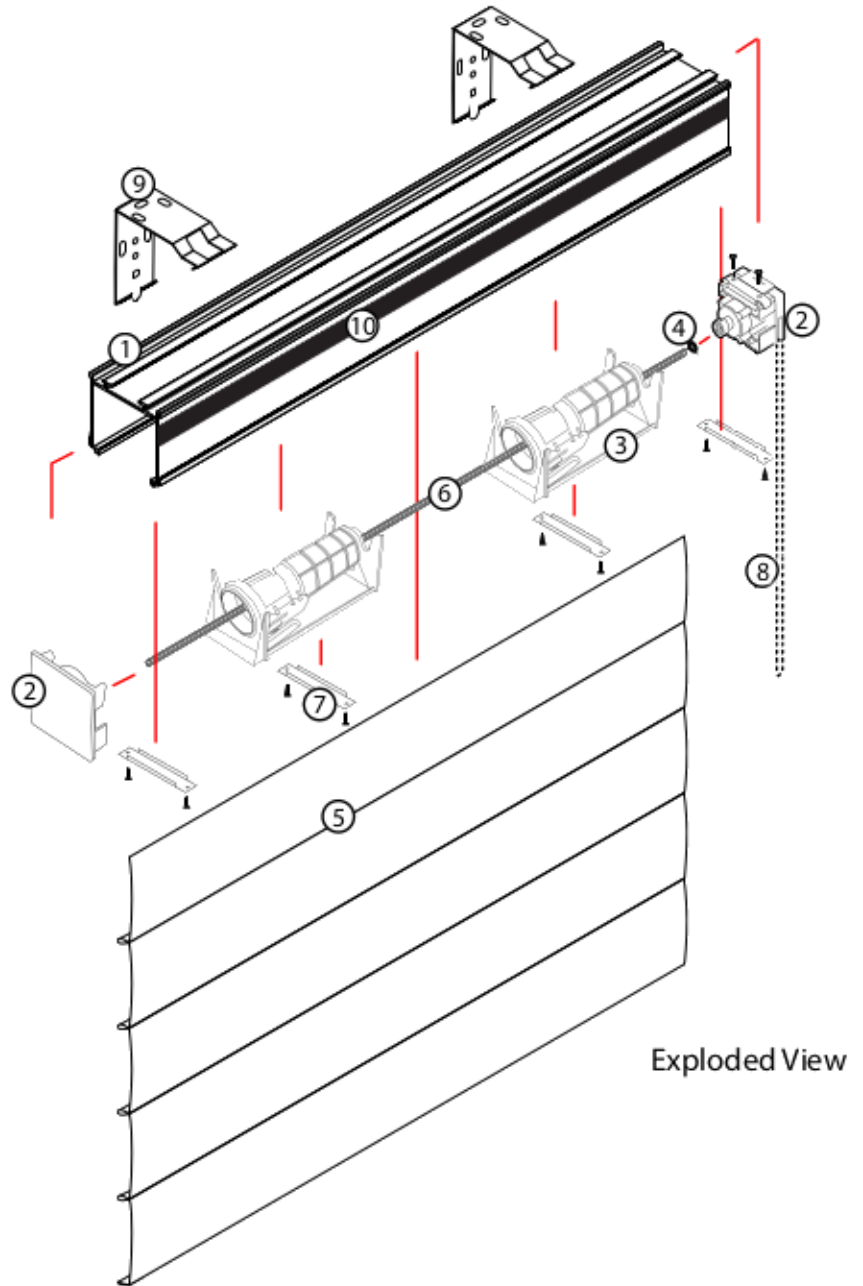

Heavy Duty Roman Shade

Fabricated Products

Ceiling Mount

Wall Mount

Exploded View

1. [INRA-00013] Split rail for heavy duty roman shade
2. [CR-HM-100117] Control unit gear 1:7 & end cap
3. [CR-HM-100313] Drum support with cone
4. [CR-HM-1005] Chrome plated steel ring with screw
5. Roman face panel

6. [CR-H5021SH] 6mm hexagon steel rod
7. [CR-HM-1360] Steel fixer with screws (2)
8. [MPBC-00297/47-48] Stainless steel chain
9. [RL-V2BKTMW] Versarail mounting bracket & cassette
10. [CR-VLHK-003] 20mm velcro hook tape