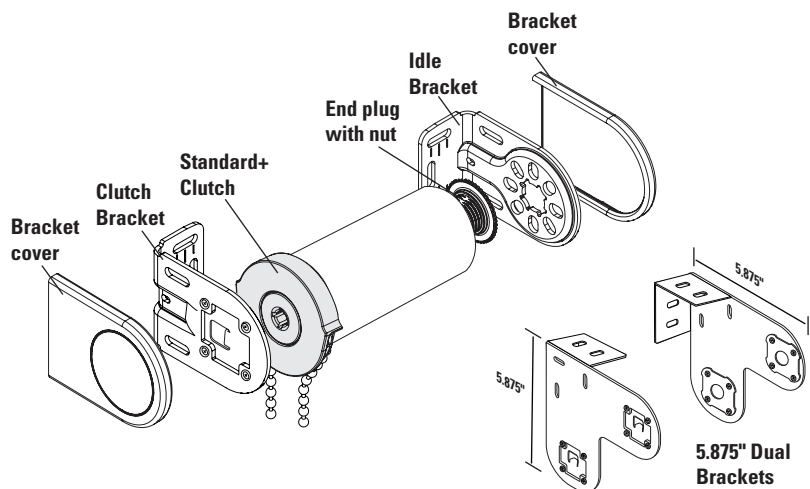

### SPECIFICATIONS

Mount: **Ceiling, Wall, or End Mount**  
Shade Width: **12" - 80"**  
Shade Weight: **8 lbs**  
Shade Weight with Spring Assist: **11 lbs**  
Control Options: **Manual and Motorized**  
Clutch Color: **Grey**  
Bracket Color: **Grey**  
Bracket Covers: **Black, Grey, & White**  
Options:  
**Dual Brackets, Fascia, Pocket, Blockout System, Integrated leveler**