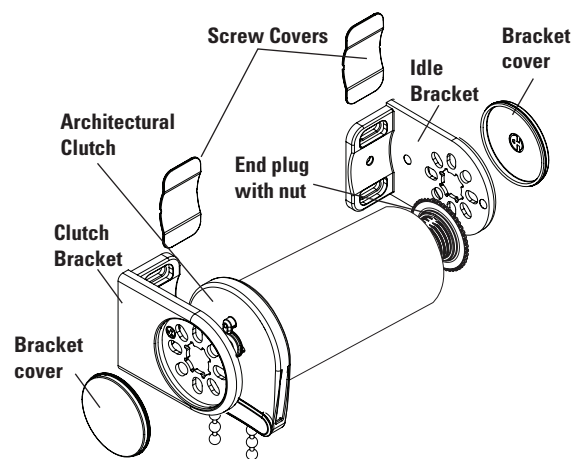

Las Vegas • Chicago
800.229.5300
HDhospitality.com

© 2018 Hunter Douglas. All rights reserved. All trademarks used herein are the property of Hunter Douglas or their respective owners.

HunterDouglas
Hospitality