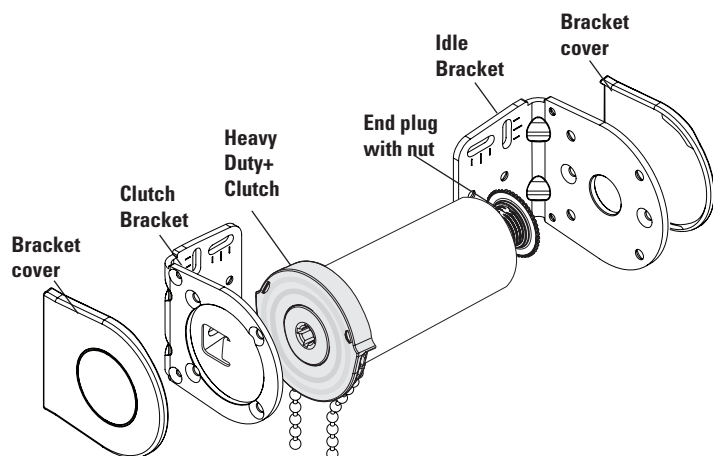

### SPECIFICATIONS

Mount: **Ceiling, Wall, or End Mount**  
Shade Width: **12" - 80"**  
Shade Weight: **8 lbs**  
Shade Weight with Spring Assist: **11 lbs**  
Control Options: **Manual and Motorized**  
Clutch Color: **Grey**  
Bracket Color: **Grey**  
Bracket Covers: **Black, Grey, & White**  
Options:  
**Dual Brackets, Fascia, Pocket, Blockout System, Integrated leveler**

### SPECIFICATIONS

Mount: **Ceiling, Wall, or End Mount**  
Shade Width: **over 80"**  
Shade Weight: **9 lbs**  
Shade Weight with Spring Assist: **13 lbs**  
Shade Weight with Counterbalance System: **over 13 lbs**  
Control Options: **Manual and Motorized**  
Clutch Color: **Grey**  
Bracket Color: **Grey**  
Bracket Covers: **Black, Grey, & White**  
Options: **Fascia, Pocket, Blockout System, Integrated leveler**