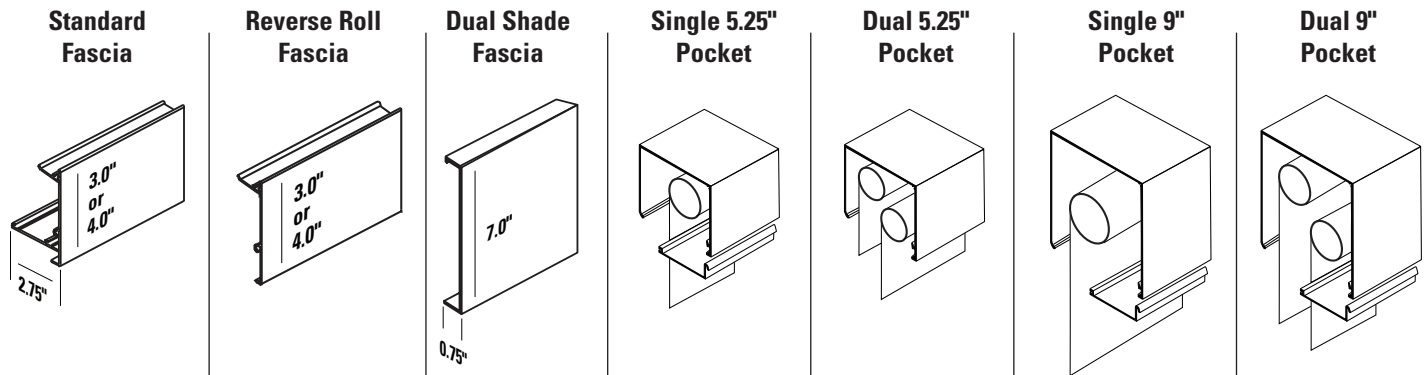

RB 500™ Roller Shade

Fascia and Pockets

Color Options