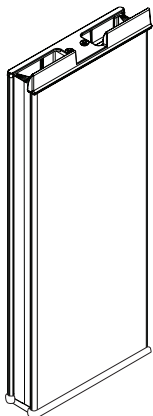

Middle Channel

Hunter Douglas Hospitality

Las Vegas • Chicago
800.229.5300
HDhospitality.com

09RSRBSHT