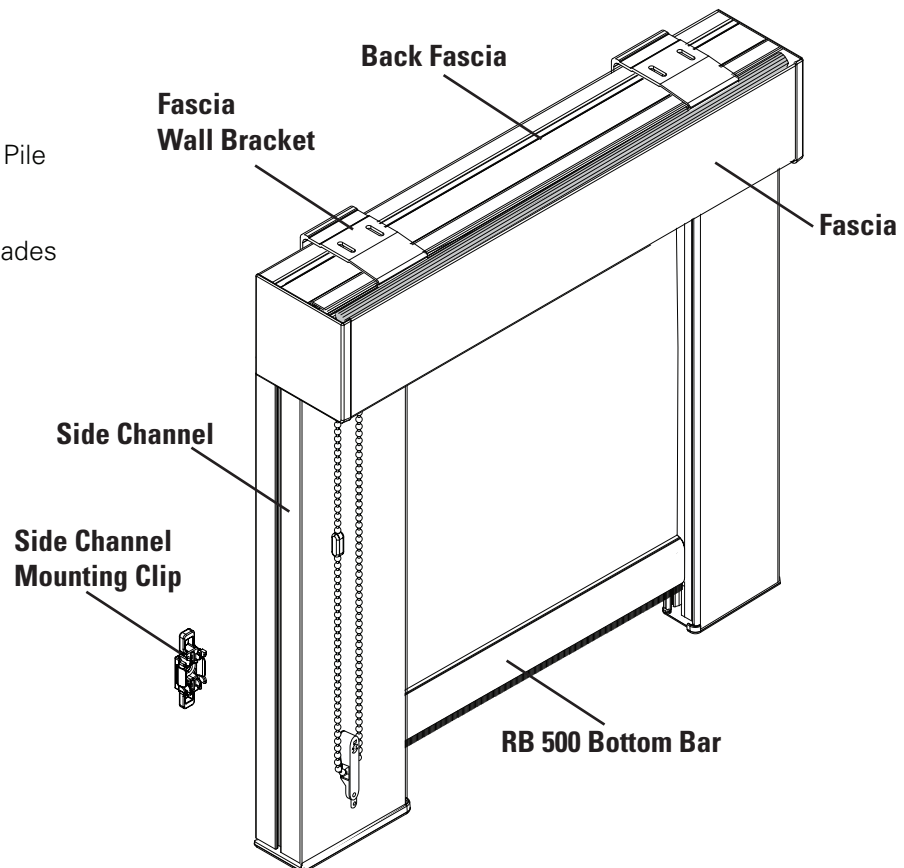

Middle Channel

Hunter Douglas Hospitality

Las Vegas • Chicago
800.229.5300
HDhospitality.com

09RSRBSHT