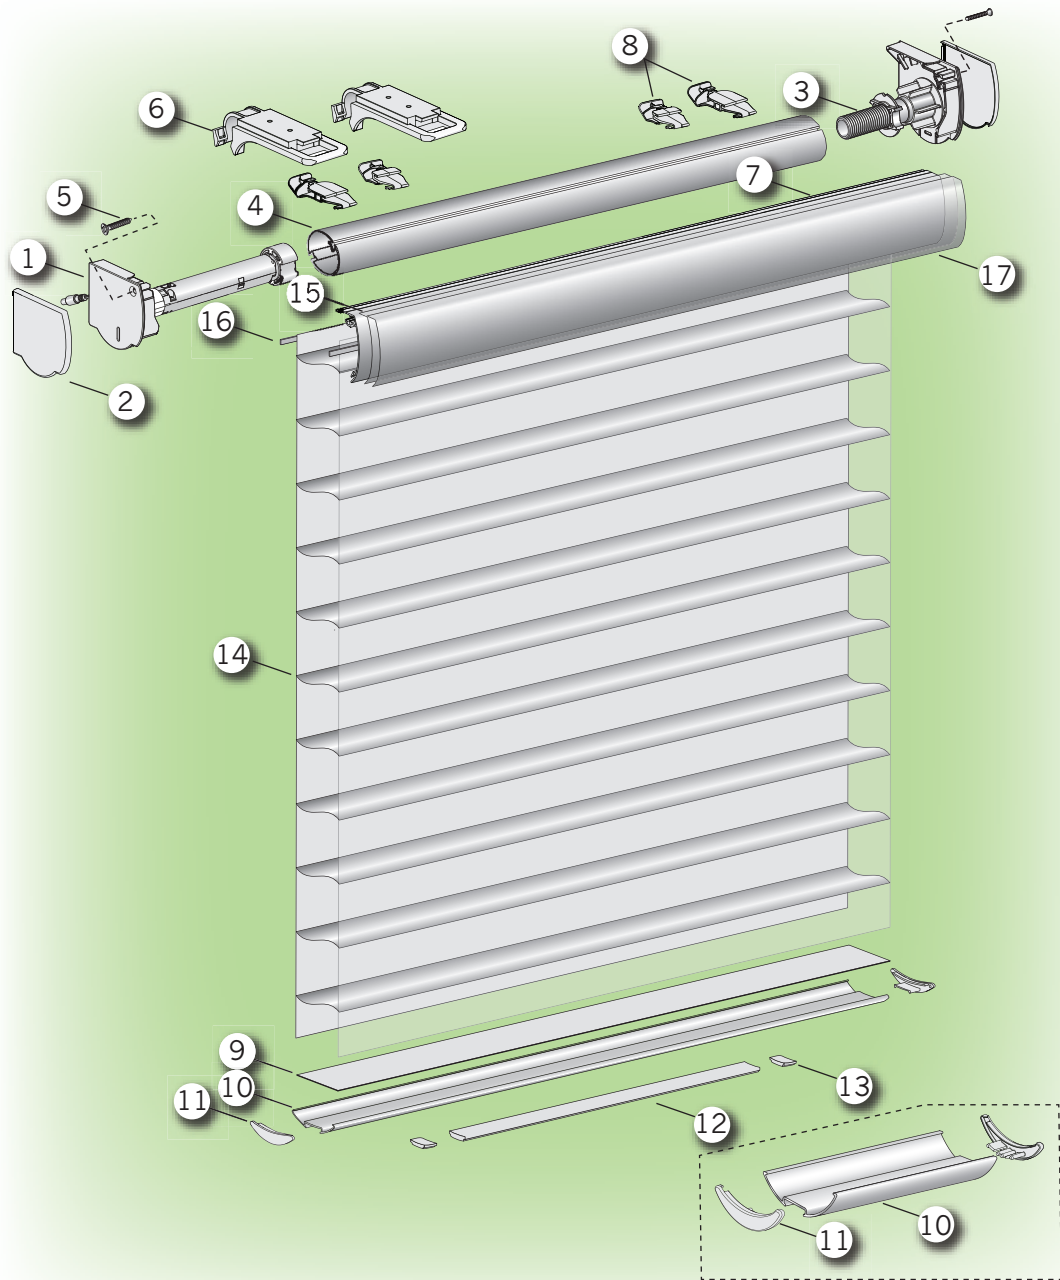

Silhouette® Shadings

Only Used On 3" Silhouette® Fabrics

Silhouette® Shadings

No.	PCN	Description
1.	4152014735	PV End Plate Assy, 23mm RH Sil-OS LLG RH – Silhouette Only
2.	4170666xxx	Cover Set
3.	PowerRise® Idler Assembly, 4170444000	LH - Silhouette
4.	4150054xxx	Rotator Rail, 0.050 LW, Universal
5.	4174707000	Screw, FLH PHH #8-18 X 0.75"
6.	KIT9121	Sil Rear Mnt Battery Brckt 2 – Pack
7.	4170681xxx	Headrail, Fabric Covered
8.	Top Limit 4140126000	XL (Used On All 3" Silhouette Fabrics)
9.	Bottom Slat 4160144xxx	SU BTTMSLAT 3" (2.5625" Vane)
10.	Bottom Rail 4150951xxx	3" – For All 3" Silhouette Fabrics
11.	Bottom Rail End Caps 4170950xxx	3" – For All 3" Silhouette Fabrics
12.	4150082xxx	Balance Weight (Bottom Rail Weight)
13.	4150083xxx	Weight Clips
14.	N/A	Fabric
15.	4150153500	SU FW Tape, 3.219" X 320 Yards
16.	4150288785	Polystrip With Tape
17.	N/A	FCH Fabric

xxx = 3-digit color code