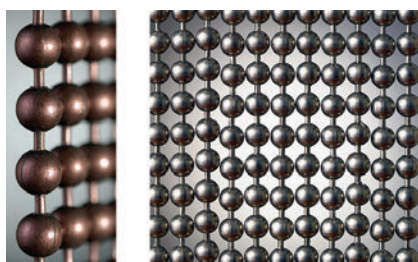

Faceted: Enhanced light reflection

STYLES AND SIZES

Round: Classic round ball chain style

Round — Sizes available per finish