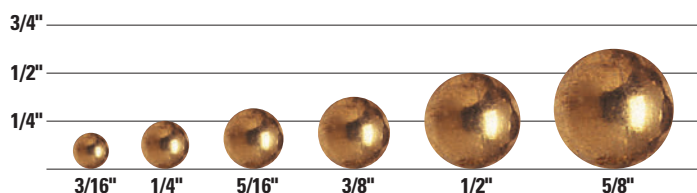

### STYLES AND SIZES

Round: Classic round ball chain style

Round — Sizes available per finish

Size	Nickel Plated Steel	Brass Plated Steel	Copper Plated Steel	Yellow Brass	Nickel Plated Brass	Aluminum	Stainless Steel	Antique Brown	Gun Metal	Medieval Brass	Mystic Red	Dungeon Finish	Powder Coated
3/16"	●	●	●	●	●	●	●	●	●	●	●	●	●
1/4"	●	●	●	●	●	●	●	●	●	●	●	●	●
5/16"	●	●	●	●	●	●	●	●	●	●	●	●	●
3/8"	●	●	●	●	●	●	●	●	●	●	●	●	●
1/2"	●	●	●	●	●	●	●	●	●	●	●	●	●
5/8"	●	●	●	●	●	●	●	●	●	●	●	●	●

Faceted: Enhanced light reflection

Faceted — Sizes available per finish

Size	Nickel Plated Steel	Brass Plated Steel	Copper Plated Steel	Yellow Brass	Nickel Plated Brass	Aluminum	Stainless Steel	Antique Brown	Gun Metal	Medieval Brass	Mystic Red	Dungeon Finish	Powder Coated
3/16"	●	●	●	●	●	●	●	●	●	●	●	●	●
1/4"	●	●	●	●	●	●	●	●	●	●	●	●	●
5/16"	●	●	●	●	●	●	●	●	●	●	●	●	●
3/8"	●	●	●	●	●	●	●	●	●	●	●	●	●
1/2"	●	●	●	●	●	●	●	●	●	●	●	●	●
5/8"	●	●	●	●	●	●	●	●	●	●	●	●	●

Ball-Bar: Crisp, clean style

Ball-Bar — Sizes available per finish

Size	Nickel Plated Steel	Brass Plated Steel	Copper Plated Steel	Yellow Brass	Nickel Plated Brass	Aluminum	Stainless Steel	Antique Brown	Gun Metal	Medieval Brass	Mystic Red	Dungeon Finish	Powder Coated
3/16"	●	●	●	●	●	●	●	●	●	●	●	●	●
1/4"	●	●	●	●	●	●	●	●	●	●	●	●	●

**Note:**  
Larger bead sizes allow for increased visibility while smaller bead sizes allow for more privacy.

Images are for reference only. For actual color and scale please send sample request to [HDHSamples@hunterdouglas.com](mailto:HDHSamples@hunterdouglas.com)