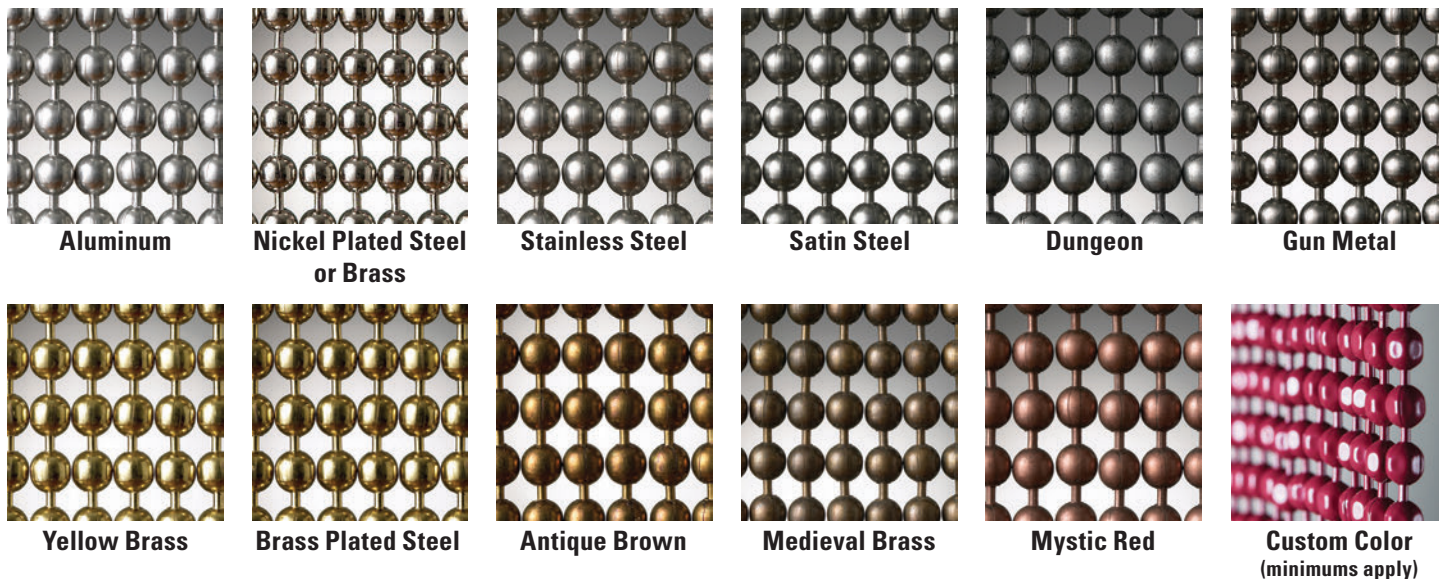

ShimmerScreen®

Decorative Ball Chain Curtain

With eleven unique finishes, custom colors, and three bead styles, ShimmerScreen offers endless design possibilities. The standard base material used for the beads is carbon steel, with the exception of the Aluminum and Stainless Steel finishes that use their respective metal as a base. Brass, which does not rust, can be used as a base material if the finish is requested for an indoor area with high moisture content. Stainless Steel is the only material recommended for outdoor use and is a good option for areas with high moisture such as salons and spas.

FINISHES