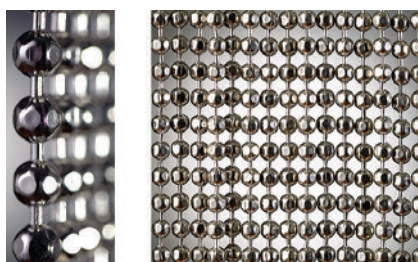

## Decorative Ball Chain Curtain

Hunter Douglas Hospitality is proud to serve as the exclusive distributor of Ball Chain's ShimmerScreen® decorative metal ball chain curtains for the U.S. hotel and hospitality market. A favorite of the architectural and design world since it was introduced in 2002, ShimmerScreen's revolutionary style and functionality make it a perfect addition to Hunter Douglas Hospitality's product offering. Custom fitted according to individual specifications and available in a variety of finishes, shapes, sizes, and colors, ShimmerScreen can be utilized to create stationary room dividers, area separators, partitions, window treatments, modern curtains, and more.

### STYLES AND SIZES

Round: Classic round ball chain style

Round — Sizes available per finish

Size	Nickel Plated Steel	Brass Plated Steel	Copper Plated Steel	Yellow Brass	Nickel Plated Brass	Aluminum	Stainless Steel	Antique Brown	Gun Metal	Medieval Brass	Mystic Red	Dungeon Finish	Powder Coated
3/16"	●	●	●	●	●	●	●	●	●	●	●	●	●
1/4"	●	●	●	●	●	●	●	●	●	●	●	●	●
5/16"	●	●	●	●	●	●	●	●	●	●	●	●	●
3/8"	●	●	●	●	●	●	●	●	●	●	●	●	●
1/2"	●	●	●	●	●	●	●	●	●	●	●	●	●
5/8"	●	●	●	●	●	●	●	●	●	●	●	●	●

Faceted: Enhanced light reflection

Faceted — Sizes available per finish

Size	Nickel Plated Steel	Brass Plated Steel	Copper Plated Steel	Yellow Brass	Nickel Plated Brass	Aluminum	Stainless Steel	Antique Brown	Gun Metal	Medieval Brass	Mystic Red	Dungeon Finish	Powder Coated
3/16"	●	●	●	●	●	●	●	●	●	●	●	●	●
1/4"	●	●	●	●	●	●	●	●	●	●	●	●	●
5/16"	●	●	●	●	●	●	●	●	●	●	●	●	●
3/8"	●	●	●	●	●	●	●	●	●	●	●	●	●
1/2"	●	●	●	●	●	●	●	●	●	●	●	●	●
5/8"	●	●	●	●	●	●	●	●	●	●	●	●	●

Ball-Bar: Crisp, clean style

Ball-Bar — Sizes available per finish

Size	Nickel Plated Steel	Brass Plated Steel	Copper Plated Steel	Yellow Brass	Nickel Plated Brass	Aluminum	Stainless Steel	Antique Brown	Gun Metal	Medieval Brass	Mystic Red	Dungeon Finish	Powder Coated
3/16"	●	●	●	●	●	●	●	●	●	●	●	●	●
1/4"	●	●	●	●	●	●	●	●	●	●	●	●	●