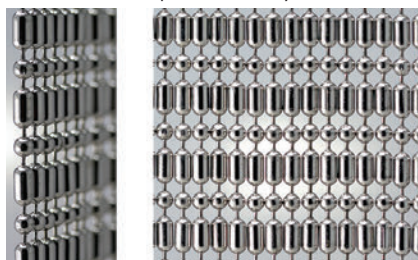

### STYLES AND SIZES

Round: Classic round ball chain style

Round — Sizes available per finish

Size	Nickel Plated Steel	Brass Plated Steel	Copper Plated Steel	Yellow Brass	Nickel Plated Brass	Aluminum	Stainless Steel	Antique Brown	Gun Metal	Medieval Brass	Mystic Red	Dungeon Finish	Powder Coated
3/16"	●	●	●	●	●	●	●	●	●	●	●	●	●
1/4"	●	●	●	●	●	●	●	●	●	●	●	●	●
5/16"	●	●	●	●	●	●	●	●	●	●	●	●	●
3/8"	●	●	●	●	●	●	●	●	●	●	●	●	●
1/2"	●	●	●	●	●	●	●	●	●	●	●	●	●
5/8"	●	●	●	●	●	●	●	●	●	●	●	●	●

Faceted: Enhanced light reflection

Faceted — Sizes available per finish

Size	Nickel Plated Steel	Brass Plated Steel	Copper Plated Steel	Yellow Brass	Nickel Plated Brass	Aluminum	Stainless Steel	Antique Brown	Gun Metal	Medieval Brass	Mystic Red	Dungeon Finish	Powder Coated
3/16"	●	●	●	●	●	●	●	●	●	●	●	●	●
1/4"	●	●	●	●	●	●	●	●	●	●	●	●	●
5/16"	●	●	●	●	●	●	●	●	●	●	●	●	●
3/8"	●	●	●	●	●	●	●	●	●	●	●	●	●
1/2"	●	●	●	●	●	●	●	●	●	●	●	●	●
5/8"	●	●	●	●	●	●	●	●	●	●	●	●	●

Ball-Bar: Crisp, clean style

Ball-Bar — Sizes available per finish

Size	Nickel Plated Steel	Brass Plated Steel	Copper Plated Steel	Yellow Brass	Nickel Plated Brass	Aluminum	Stainless Steel	Antique Brown	Gun Metal	Medieval Brass	Mystic Red	Dungeon Finish	Powder Coated
3/16"	●	●	●	●	●	●	●	●	●	●	●	●	●
1/4"	●	●	●	●	●	●	●	●	●	●	●	●	●