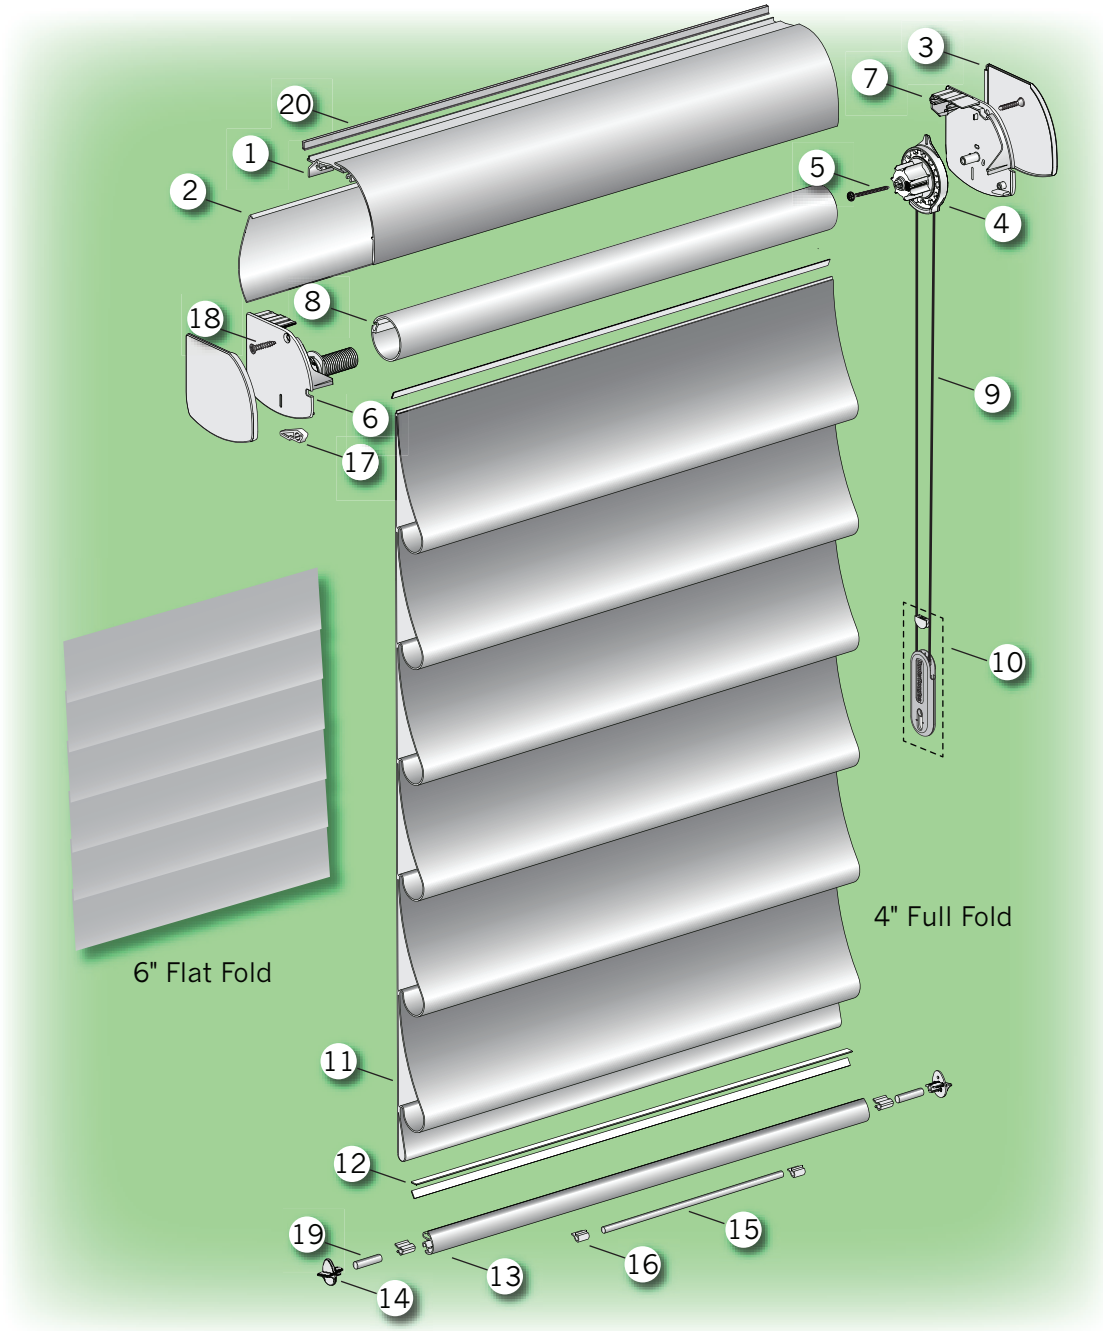

Rolling with EasyRise™

Rolling with EasyRise™

No.	PCN	Description
1.	3400369320	Headrail
2.	3400320000	Fabric Guard
3.	3400669xxx	Set, Cover, End Plate
4.	3400238000	Clutch
5.	4150159000	Screw (Clutch)
6.	Idler End Plate Assembly	
	3400679000	RH
	3400680000	LH
7.	End Plate, ER PV, Limit	
	3400674000	RH
	3400675000	LH
8.	3400100xxx	Rotator Rail
9.	Cord Loop (Standard Sizes)	
	4199010XXX	1'
	4199020XXX	2'
	4199030XXX	3'
	4199040XXX	4'
	4199050XXX	5'
	4199060XXX	6'
10.	4150336XXX	Universal Cord Tensioner
11.	N/A	Fabric – 4" Fold Size
12.	N/A	Poly Rod Assembly ^w /Adhesive
13.	3400350785	Bottom Rail
14.	3401095XXX	Bottom Rail End Cap (Set) – Clutch Side (25 Sets/Carton)
15.	3400210000	Bottom Rail Weight
16.	3400070785	Bottom Rail Weight Clip
17.	3402194000	Snap-In Rail Stop
18.	4174708000	SU Screw, flat HD, Sq drive #8 × 0.75" Lg
19.	4600000070	1" Bottom Rail Weight (Optional – Only Used With Magnetic Hold-Down Kits)
20.	2780229001	Light Block Strip (IB Only)

XXX = 3-digit color code