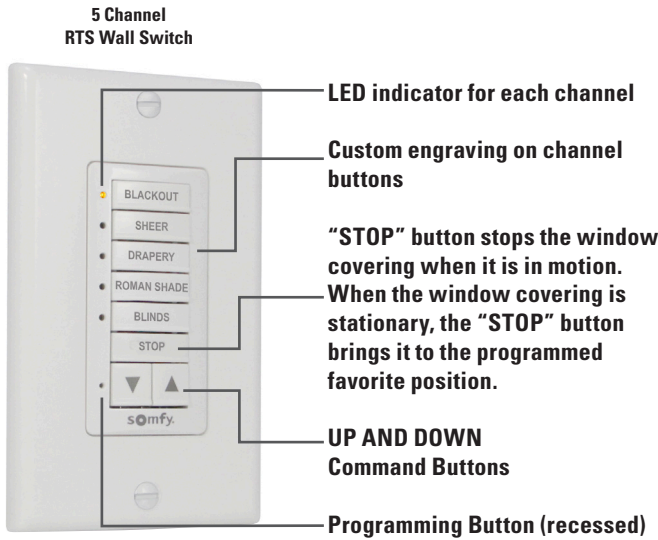

RTS Control Options

Motorization

Radio Technology Somfy® (RTS) remote controls and wall switches allow for up to a 65 ft. control range. The radio waves travel through walls eliminating the need to point or aim the transmitter at the window covering. With a simple press of a button, users have the ability to control all motorized window coverings individually and/or as a group with one control.

WIRELESS WALL SWITCH

- Recommended control for hospitality settings
- Available in 1 Channel, 2 Channel, and 5 Channel
- Channel buttons can be custom engraved for easy organization

WIRELESS REMOTE

- Available in 1 Channel, 5 Channel, and 16 Channel Digital

- The 16 Channel remote features an LCD screen that numerically displays which channel is selected and provides the option to name each channel

UNIVERSAL INTERFACE

- For use with Automation Systems —Allows for 3rd party control of motorized window coverings

TIMER

- Combines the functionality of a single channel RTS hand-held control with the convenience of a programmable timer.

SUN SENSOR

- Users can set sensors to automatically adjust motorized window coverings in accordance to the amount of sunlight received