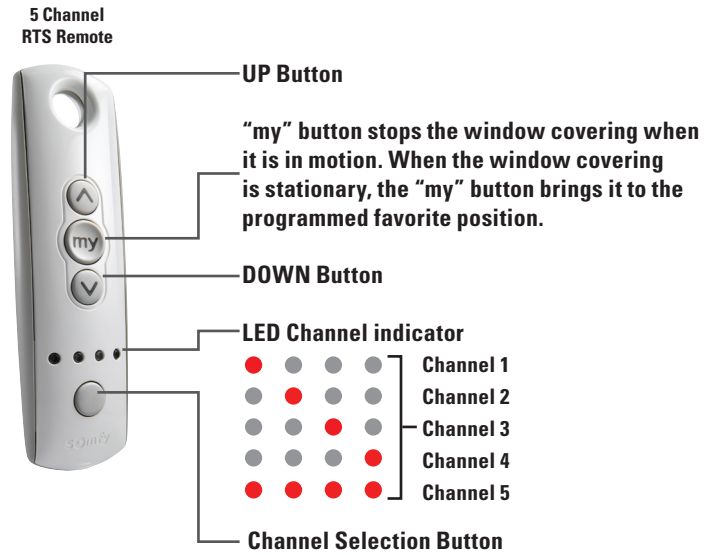

RTS Control Options

Motorization

Radio Technology Somfy® (RTS) remote controls and wall switches allow for up to a 65 ft. control range. The radio waves travel through walls eliminating the need to point or aim the transmitter at the window covering. With a simple press of a button, users have the ability to control all motorized window coverings individually and/or as a group with one control.

WIRELESS WALL SWITCH

- Recommended control for hospitality settings
- Available in 1 Channel, 2 Channel, and 5 Channel
- Channel buttons can be custom engraved for easy organization

WIRELESS REMOTE

- Available in 1 Channel, 5 Channel, and 16 Channel Digital

- The 16 Channel remote features an LCD screen that numerically displays which channel is selected and provides the option to name each channel

UNIVERSAL INTERFACE

- For use with Automation Systems —Allows for 3rd party control of motorized window coverings

TIMER

- Combines the functionality of a single channel RTS hand-held control with the convenience of a programmable timer.

SUN SENSOR

- Users can set sensors to automatically adjust motorized window coverings in accordance to the amount of sunlight received