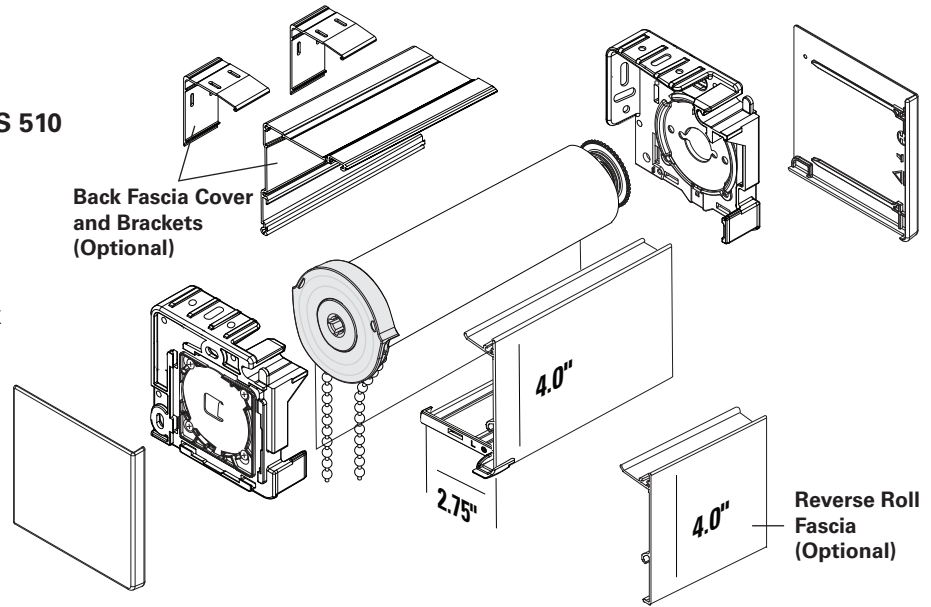

RB 500™ Heavy Duty+ Fascia, Pocket, and Blockout System

Specifications

4" Fascia

Clutch Options: **Heavy Duty+**
Motor Options: **RTS 409, RTS 506, and RTS 510**
Mount: **Ceiling, Wall, or End Mount**
Max Roll Up: **3-3/4" (3.75")**
Light gap: **Clutch Side -1"**
Idle Side -7/8" (.875)

Bracket Color: **Steel**
Bracket Cover Colors: **White, Gray, & Black**
Fascia Colors:
**Aluminum, Black, Bronze,
Vanilla & White**
Options:
**Back Fascia Cover with Brackets,
Reverse Roll Fascia**