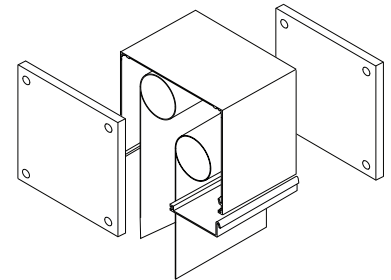

### 7" Dual Bracket with Fascia

Clutch Options: **Heavy Duty+**  
 Motor Options: **RTS 409, RTS 506,  
 & RTS 510**

Mount: **Ceiling, Wall, or End Mount**  
 Max Roll Up: **3-1/2" (3.5")**  
 Fascia Colors:  
**Aluminum, Black, Bronze,  
 Vanilla & White**

### 9" Single and Dual Pocket

Clutch Options: **Heavy Duty+**  
 Bracket Options: **Single - Heavy Duty+  
 Dual - 7" Dual**  
 Motor Options: **RTS 409, RTS 506,  
 & RTS 510**

Mount: **Surface**  
 Max Roll Up: **Single - 7"**  
 Max Roll Up: **Dual - 3-1/2" (3.5")**  
 Bottom Closures: **2", 3", and 5"**  
 Pocket & Bottom Closure Colors:  
**Aluminum & White**

### Blockout System

- 4" Fascia with Back Cover and Wool Pile or Pocket with Bottom Closure
- 2-1/2" (2.5") Side Channels with Wool Pile
- 4-1/4" (4.25") Middle Channel with Wool Pile
- RB 500 Bottom Bar with Wool Pile