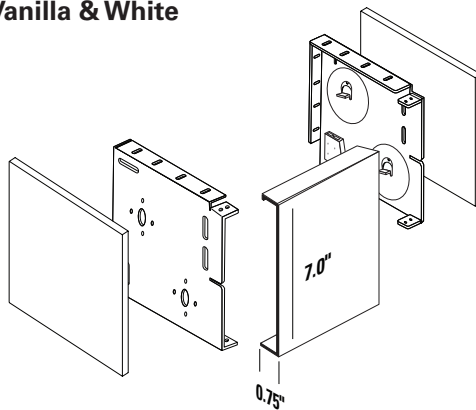

### 5.25" Single Pocket

Clutch Options: **Heavy Duty+**  
 Motor Options: **RTS 409, RTS 506,  
 & RTS 510**

Mount: **Surface**  
 Max Roll Up: **4"**  
 Min Shade Width: **over 80"**  
 Bottom Closure: **3"**  
 Pocket & Bottom Closure Colors:  
**Aluminum & White**

### 7" Dual Bracket with Fascia

Clutch Options: **Heavy Duty+**  
 Motor Options: **RTS 409, RTS 506,  
 & RTS 510**

Mount: **Ceiling, Wall, or End Mount**  
 Max Roll Up: **3-1/2" (3.5")**  
 Fascia Colors:  
**Aluminum, Black, Bronze,  
 Vanilla & White**