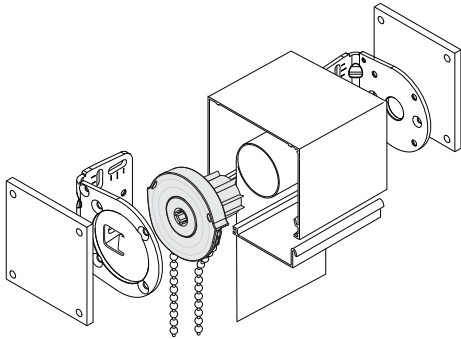

5.25" Single Pocket

Clutch Options: **Heavy Duty+**
Motor Options: **RTS 409, RTS 506,
& RTS 510**

Mount: **Surface**
Max Roll Up: **4"**
Min Shade Width: **over 80"**
Bottom Closure: **3"**
Pocket & Bottom Closure Colors:
Aluminum & White