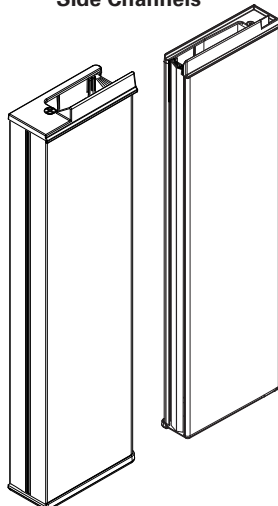

Blockout System

- 4" Fascia with Back Cover and Wool Pile or Pocket with Bottom Closure
- 2-1/2" (2.5") Side Channels with Wool Pile
- 4-1/4" (4.25") Middle Channel with Wool Pile
- RB 500 Bottom Bar with Wool Pile