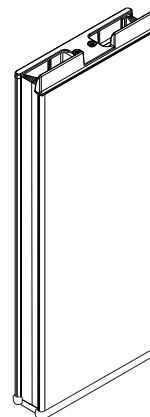

### 7" Dual Bracket with Fascia

Clutch Options: **Heavy Duty+**  
 Motor Options: **RTS 409, RTS 506,  
 & RTS 510**

Mount: **Ceiling, Wall, or End Mount**  
 Max Roll Up: **3-1/2" (3.5")**  
 Fascia Colors:  
**Aluminum, Black, Bronze,  
 Vanilla & White**

### 9" Single and Dual Pocket

Clutch Options: **Heavy Duty+**  
 Bracket Options: **Single - Heavy Duty+  
 Dual - 7" Dual**  
 Motor Options: **RTS 409, RTS 506,  
 & RTS 510**

Mount: **Surface**  
 Max Roll Up: **Single - 7"**  
 Max Roll Up: **Dual - 3-1/2" (3.5")**  
 Bottom Closures: **2", 3", and 5"**  
 Pocket & Bottom Closure Colors:  
**Aluminum & White**

### Blockout System

- 4" Fascia with Back Cover and Wool Pile or Pocket with Bottom Closure
- 2-1/2" (2.5") Side Channels with Wool Pile
- 4-1/4" (4.25") Middle Channel with Wool Pile
- RB 500 Bottom Bar with Wool Pile

Side Channels

Middle Channel

RB 500 Bottom Bar