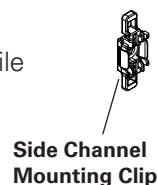

### 7" Dual Bracket with Fascia

Clutch Options: **Heavy Duty+**  
 Motor Options: **RTS 409, RTS 506,  
 & RTS 510**

Mount: **Ceiling, Wall, or End Mount**  
 Max Roll Up: **3-1/2" (3.5")**  
 Fascia Colors:  
**Aluminum, Black, Bronze,  
 Vanilla & White**

### 9" Single and Dual Pocket

Clutch Options: **Heavy Duty+**  
 Bracket Options: **Single - Heavy Duty+  
 Dual - 7" Dual**  
 Motor Options: **RTS 409, RTS 506,  
 & RTS 510**

Mount: **Surface**  
 Max Roll Up: **Single - 7"**  
 Max Roll Up: **Dual - 3-1/2" (3.5")**  
 Bottom Closures: **2", 3", and 5"**  
 Pocket & Bottom Closure Colors:  
**Aluminum & White**

### Blockout System

- 4" Fascia with Back Cover and Wool Pile or Pocket with Bottom Closure
- 2-1/2" (2.5") Side Channels with Wool Pile
- 4-1/4" (4.25") Middle Channel with Wool Pile
- RB 500 Bottom Bar with Wool Pile