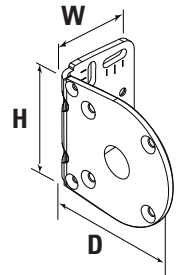

RB 500™ Heavy Duty Bracket - RTS 409, 506, & 510 Motor Series 5-216

Specifications

SPECIFICATIONS

Mount: **Ceiling, Wall, or End Mount**
 Tube Size: **50mm (2") and 62mm (2.5")**
 Minimum Shade Width: **35"**
 Light Gap: **Clutch End – 1"**
 Idle End – 7/8" (.875")

Bracket	Dimensions	Max Roll Up
Bracket 55L	3.46" H x 2.56" W x 3.9" D	3.8"
Bracket 75L	3.46" H x 2.56" W x 4.69" D	5.4"

OPTIONS

Power Options

Integrated Leveler

Side Channels