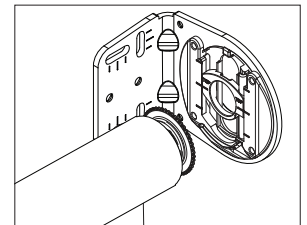

RB 500™ Heavy Duty Bracket - RTS 409, 506, & 510 Motor Series 5-216

Specifications

SPECIFICATIONS

Mount: **Ceiling, Wall, or End Mount**
 Tube Size: **50mm (2") and 62mm (2.5")**
 Minimum Shade Width: **35"**
 Light Gap: **Clutch End – 1"**
 Idle End – 7/8" (.875")

Bracket Color: **Grey**
 Bracket Cover Colors: **Black, Grey, & White**
 Control Options:
Wireless Wall Switch, Wireless Remote, Universal Interface, Timer, Sun Sensor, mylink™ RTS Smartphone, Tablet, and Amazon Alexa Interface

Bracket	Dimensions	Max Roll Up
Bracket 55L	3.46" H x 2.56" W x 3.9" D	3.8"
Bracket 75L	3.46" H x 2.56" W x 4.69" D	5.4"

OPTIONS

Power Options

Integrated Leveler

Side Channels