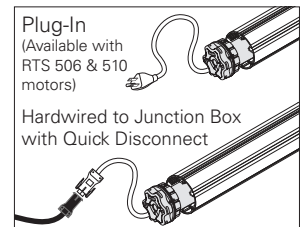

RB 500™ Heavy Duty Bracket - RTS 409, 506, & 510 Motor Series 5-216

Specifications

SPECIFICATIONS

Mount: **Ceiling, Wall, or End Mount**
 Tube Size: **50mm (2") and 62mm (2.5")**
 Minimum Shade Width: **35"**
 Light Gap: **Clutch End – 1"**
 Idle End – 7/8" (.875")

Bracket Color: **Grey**
 Bracket Cover Colors: **Black, Grey, & White**
 Control Options:
Wireless Wall Switch, Wireless Remote, Universal Interface, Timer, Sun Sensor, mylink™ RTS Smartphone, Tablet, and Amazon Alexa Interface

Bracket	Dimensions	Max Roll Up
Bracket 55L	3.46" H x 2.56" W x 3.9" D	3.8"
Bracket 75L	3.46" H x 2.56" W x 4.69" D	5.4"

OPTIONS

Power Options

Integrated Leveler

Side Channels