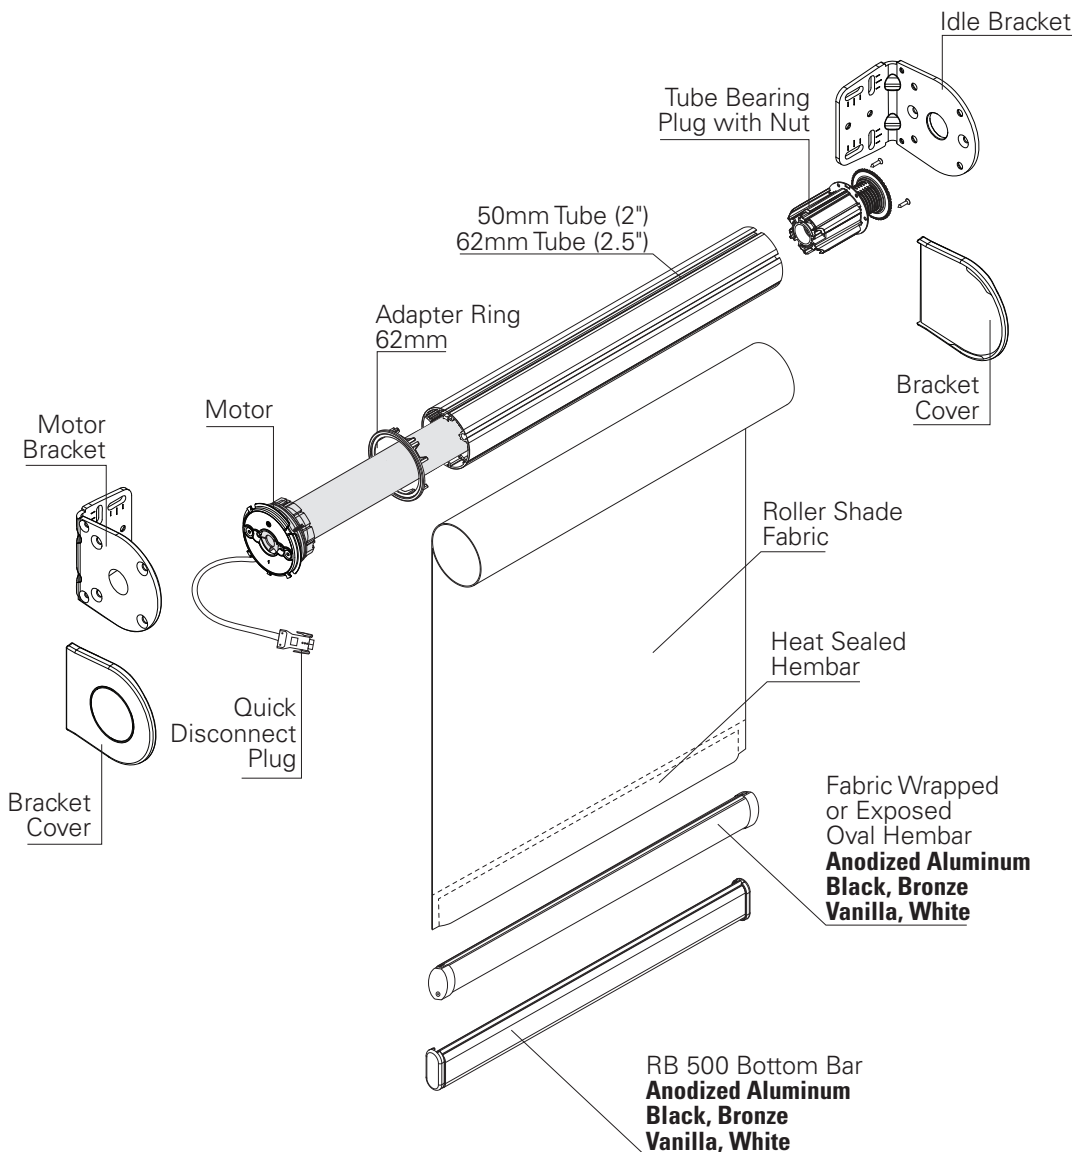

RB 500™ Heavy Duty Bracket - RTS 409, 506, & 510 Motor Series 5-216

Specifications

SPECIFICATIONS

Mount: **Ceiling, Wall, or End Mount**
 Tube Size: **50mm (2") and 62mm (2.5")**
 Minimum Shade Width: **35"**
 Light Gap: **Clutch End – 1"**
 Idle End – 7/8" (.875")

Bracket Color: **Grey**
 Bracket Cover Colors: **Black, Grey, & White**
 Control Options:
Wireless Wall Switch, Wireless Remote, Universal Interface, Timer, Sun Sensor, mylink™ RTS Smartphone, Tablet, and Amazon Alexa Interface

Bracket	Dimensions	Max Roll Up
Bracket 55L	3.46" H x 2.56" W x 3.9" D	3.8"
Bracket 75L	3.46" H x 2.56" W x 4.69" D	5.4"

OPTIONS

Power Options

Integrated Leveler

Side Channels