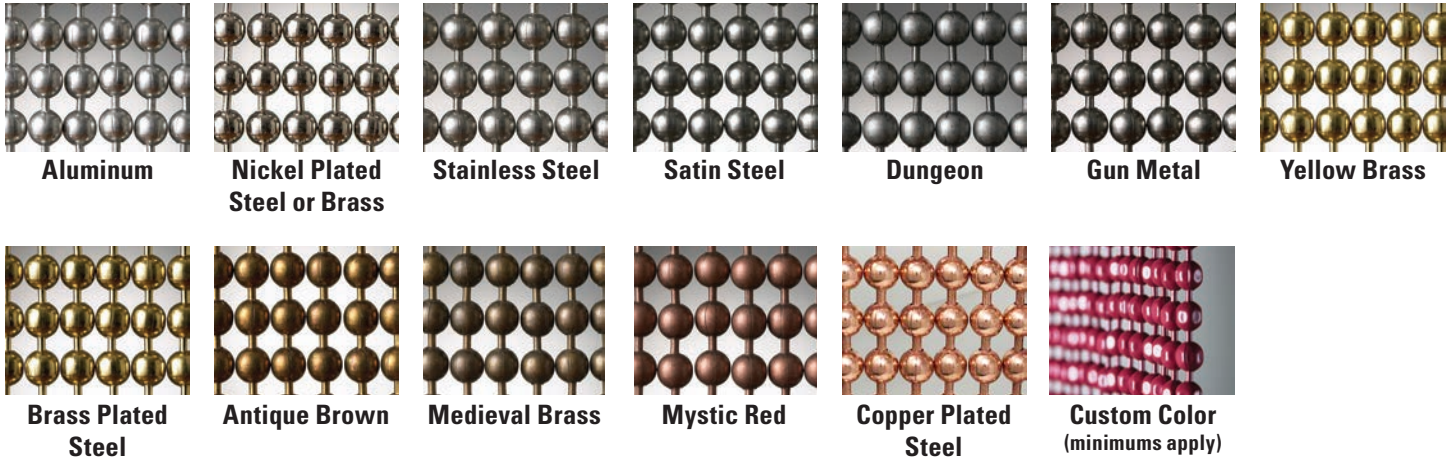

ShimmerScreen®

Decorative Ball Chain Curtain

With eleven unique finishes, custom colors, and three bead styles, ShimmerScreen offers endless design possibilities. The standard base material used for the beads is carbon steel, with the exception of the Aluminum and Stainless Steel finishes that use their respective metal as a base. Brass, which does not rust, can be used as a base material if the finish is requested for an indoor area with high moisture content. Stainless Steel is the only material recommended for outdoor use and is a good option for areas with high moisture such as salons and spas.

FINISHES

All track options are made with 1/8" aluminum. Curved tracks can have a minimum diameter of 12". ShimmerScreen can weigh between 1.5 - 4 lbs per square foot depending on the diameter and material. Suitable support must be in place prior to installation, please contact us or visit HDhospitality.com to confirm the weight of your ShimmerScreen project.

CARE AND CLEANING

The chain can be dry-dusted as necessary. Should further polishing be required, a dry polishing cloth is recommended. Before using any liquids or cleaners please refer to the detailed cleaning instructions at HDhospitality.com

To request samples, email HDHsamples@hunterdouglas.com
Visit HDhospitality.com for the complete product line