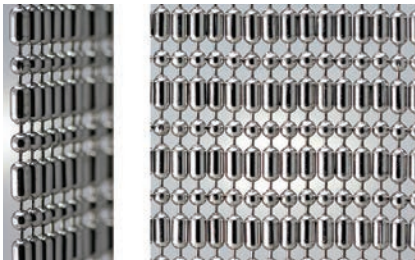

## Decorative Ball Chain Curtain

Hunter Douglas Hospitality is proud to serve as the exclusive distributor of Ball Chain's ShimmerScreen® decorative metal ball chain curtains for the U.S. hotel and hospitality market. A favorite of the architectural and design world since it was introduced in 2002, ShimmerScreen's revolutionary style and functionality make it a perfect addition to Hunter Douglas Hospitality's product offering. Custom fitted according to individual specifications and available in a variety of finishes, shapes, sizes, and colors, ShimmerScreen can be utilized to create stationary room dividers, area separators, partitions, window treatments, modern curtains, and more.

### STYLES AND SIZES

Round: Classic round ball chain style

Round — Sizes available per finish

Size	Aluminum	Nickel Plated Steel or Brass	Stainless Steel	Satin Steel	Dungeon	Gun Metal	Yellow Brass	Brass Plated Steel	Antique Brown	Medieval Brass	Mystic Red	Copper Plated Steel	Powder Coated
3/16"	●	●	●	●	●	●	●	●	●	●	●	●	●
1/4"	●	●	●	●	●	●	●	●	●	●	●	●	●
5/16"	●	●	●	●	●	●	●	●	●	●	●	●	●
3/8"	●	●		●	●	●	●	●	●	●	●	●	●
1/2"	●	●		●	●	●	●	●	●	●	●	●	●
5/8"	●	●		●	●	●	●		●	●	●	●	●

Faceted: Enhanced light reflection

Faceted — Sizes available per finish

Size	Aluminum	Nickel Plated Steel or Brass	Stainless Steel	Satin Steel	Dungeon	Gun Metal	Yellow Brass	Brass Plated Steel	Antique Brown	Medieval Brass	Mystic Red	Copper Plated Steel	Powder Coated
3/16"	●	●		●	●	●	●	●	●	●	●	●	●
1/4"	●	●		●	●	●	●	●	●	●	●	●	●
5/16"	●	●		●	●	●	●	●	●	●	●	●	●
3/8"	●	●		●	●	●	●	●	●	●	●	●	●
1/2"	●	●		●	●	●	●	●	●	●	●	●	●
5/8"	●	●		●	●	●	●		●	●	●	●	●

Ball-Bar: Crisp, clean style

Ball-Bar — Sizes available per finish

Size	Aluminum	Nickel Plated Steel or Brass	Stainless Steel	Satin Steel	Dungeon	Gun Metal	Yellow Brass	Brass Plated Steel	Antique Brown	Medieval Brass	Mystic Red	Copper Plated Steel	Powder Coated
3/16"	●	●		●	●	●	●	●	●	●	●	●	●
1/4"	●	●		●	●	●	●	●	●	●	●	●	●