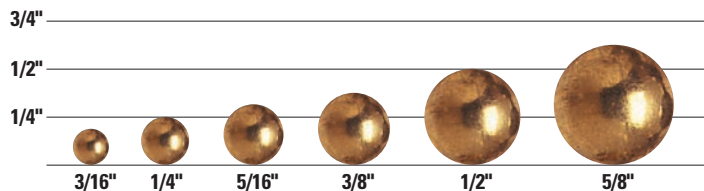

### STYLES AND SIZES

Round: Classic round ball chain style

Round — Sizes available per finish

Size	Aluminum	Nickel Plated Steel or Brass	Stainless Steel	Satin Steel	Dungeon	Gun Metal	Yellow Brass	Brass Plated Steel	Antique Brown	Medieval Brass	Mystic Red	Copper Plated Steel	Powder Coated
3/16"	●	●	●	●	●	●	●	●	●	●	●	●	●
1/4"	●	●	●	●	●	●	●	●	●	●	●	●	●
5/16"	●	●	●	●	●	●	●	●	●	●	●	●	●
3/8"	●	●		●	●	●	●	●	●	●	●	●	●
1/2"	●	●		●	●	●	●	●	●	●	●	●	●
5/8"	●	●		●	●	●	●		●	●	●	●	●

Faceted: Enhanced light reflection

Faceted — Sizes available per finish

Size	Aluminum	Nickel Plated Steel or Brass	Stainless Steel	Satin Steel	Dungeon	Gun Metal	Yellow Brass	Brass Plated Steel	Antique Brown	Medieval Brass	Mystic Red	Copper Plated Steel	Powder Coated
3/16"	●	●		●	●	●	●	●	●	●	●	●	●
1/4"	●	●		●	●	●	●	●	●	●	●	●	●
5/16"	●	●		●	●	●	●	●	●	●	●	●	●
3/8"	●	●		●	●	●	●	●	●	●	●	●	●
1/2"	●	●		●	●	●	●	●	●	●	●	●	●
5/8"	●	●		●	●	●	●		●	●	●	●	●

Ball-Bar: Crisp, clean style

Ball-Bar — Sizes available per finish

Size	Aluminum	Nickel Plated Steel or Brass	Stainless Steel	Satin Steel	Dungeon	Gun Metal	Yellow Brass	Brass Plated Steel	Antique Brown	Medieval Brass	Mystic Red	Copper Plated Steel	Powder Coated
3/16"	●	●		●	●	●	●	●	●	●	●	●	●
1/4"	●	●		●	●	●	●	●	●	●	●	●	●

**Note:**  
Larger bead sizes allow for increased visibility while smaller bead sizes allow for more privacy.

Images are for reference only. For actual color and scale please send sample request to [HDHsamples@hunterdouglas.com](mailto:HDHsamples@hunterdouglas.com)