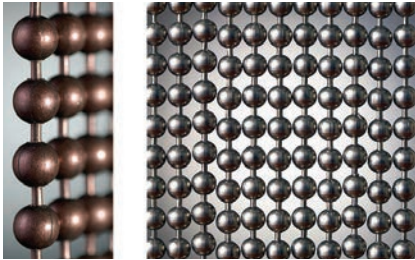

Faceted: Enhanced light reflection

STYLES AND SIZES

Round: Classic round ball chain style

Round — Sizes available per finish