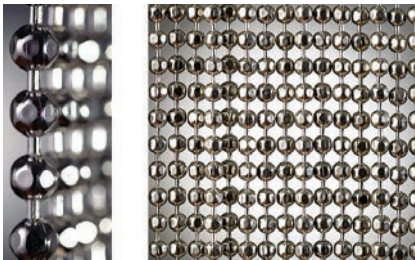

### STYLES AND SIZES

Round: Classic round ball chain style

Round — Sizes available per finish

Size	Aluminum	Nickel Plated Steel or Brass	Stainless Steel	Satin Steel	Dungeon	Gun Metal	Yellow Brass	Brass Plated Steel	Antique Brown	Medieval Brass	Mystic Red	Copper Plated Steel	Powder Coated
3/16"	●	●	●	●	●	●	●	●	●	●	●	●	●
1/4"	●	●	●	●	●	●	●	●	●	●	●	●	●
5/16"	●	●	●	●	●	●	●	●	●	●	●	●	●
3/8"	●	●		●	●	●	●	●	●	●	●	●	●
1/2"	●	●		●	●	●	●	●	●	●	●	●	●
5/8"	●	●		●	●	●	●		●	●	●	●	●

Faceted: Enhanced light reflection

Faceted — Sizes available per finish

Size	Aluminum	Nickel Plated Steel or Brass	Stainless Steel	Satin Steel	Dungeon	Gun Metal	Yellow Brass	Brass Plated Steel	Antique Brown	Medieval Brass	Mystic Red	Copper Plated Steel	Powder Coated
3/16"	●	●		●	●	●	●	●	●	●	●	●	●
1/4"	●	●		●	●	●	●	●	●	●	●	●	●
5/16"	●	●		●	●	●	●	●	●	●	●	●	●
3/8"	●	●		●	●	●	●	●	●	●	●	●	●
1/2"	●	●		●	●	●	●	●	●	●	●	●	●
5/8"	●	●		●	●	●	●		●	●	●	●	●

Ball-Bar: Crisp, clean style

Ball-Bar — Sizes available per finish

Size	Aluminum	Nickel Plated Steel or Brass	Stainless Steel	Satin Steel	Dungeon	Gun Metal	Yellow Brass	Brass Plated Steel	Antique Brown	Medieval Brass	Mystic Red	Copper Plated Steel	Powder Coated
3/16"	●	●		●	●	●	●	●	●	●	●	●	●
1/4"	●	●		●	●	●	●	●	●	●	●	●	●

## Decorative Ball Chain Curtain

With eleven unique finishes, custom colors, and three bead styles, ShimmerScreen offers endless design possibilities. The standard base material used for the beads is carbon steel, with the exception of the Aluminum and Stainless Steel finishes that use their respective metal as a base. Brass, which does not rust, can be used as a base material if the finish is requested for an indoor area with high moisture content. Stainless Steel is the only material recommended for outdoor use and is a good option for areas with high moisture such as salons and spas.