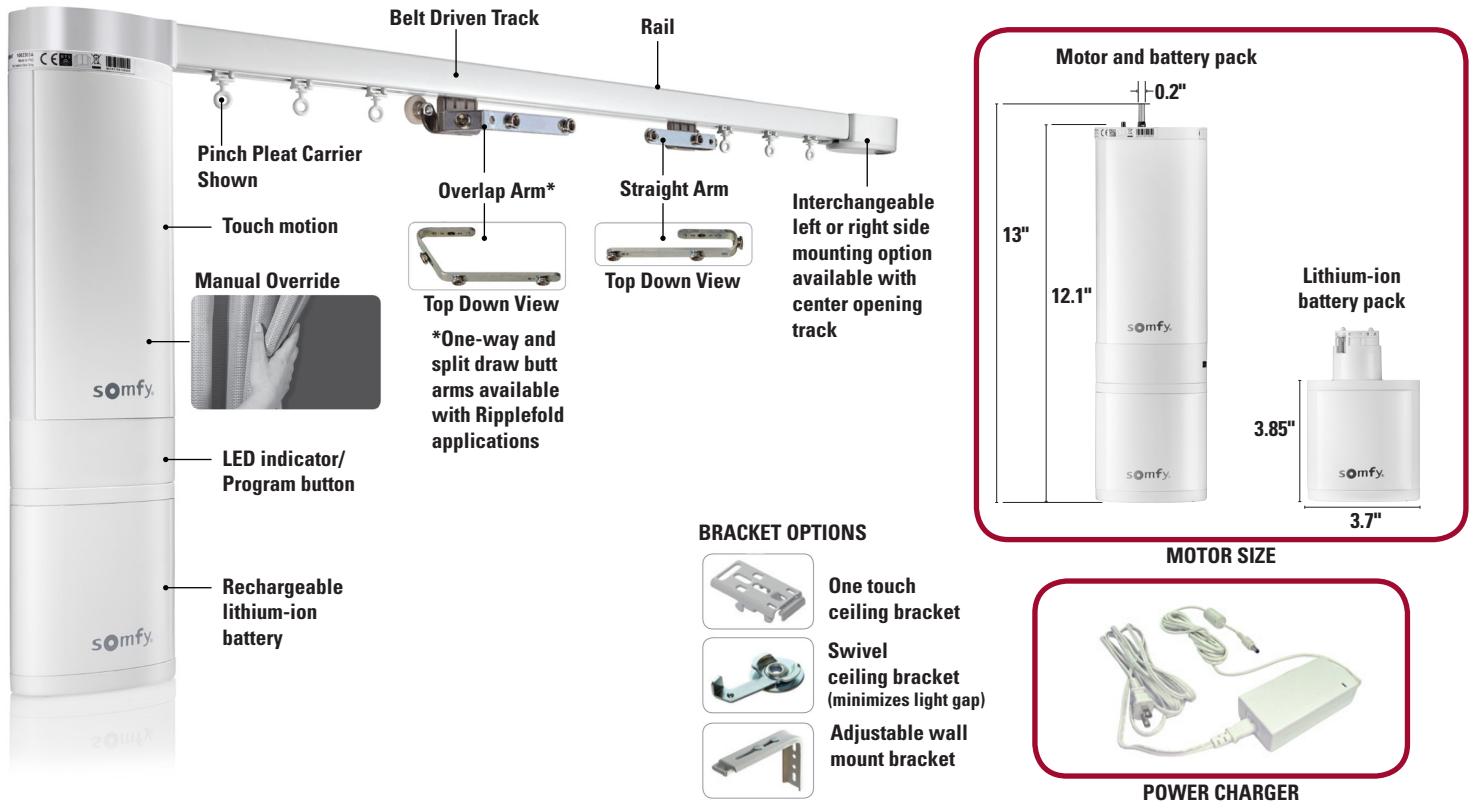

## Draper Motorization

Irismo™ 45 WireFree RTS is a battery operated, compact solution to easily motorize draperies.

## FEATURES

- Patented flexible master carrier reduces friction and is adaptable to various drapery types including Pinch Pleat and Ripplefold®
- Improved arm design provides even overlap and even stack back
- Openings Available: Side, center, and asymmetrical
- Available in straight track configuration only
- Touch motion allows user to activate the motor by pulling on the fabric/baton, two sensitivity settings available
- Manual override disengages the motor when drapery is adjusted manually
- Soft start and soft stop
- Automatic or adjustable limit setting
- Adjustable speed available
- LED and audible sound indicators
- Lithium-ion battery pack can be charged while on the motor or simply be disengaged to be charged in a separate location
- Advanced track design for multiple bracket options including ceiling swivel, ceiling spring loaded one touch, or single/dual track adjustable wall bracket

## SPECIFICATIONS

Irismo™ 45 WireFree RTS

Power Supply	<b>26.5V Li-Ion</b>
Average Linear Speed	<b>87.5 RPM (Default)</b>
Battery Pack	<b>2950 mAh</b>
Motor Sound Level	<b>&lt; 44 dBA</b>
Certifications	<b>CE/cTUV</b>
Track Maximum length	<b>33 ft</b>
Max Number of Splices	<b>2</b>
Max Traversing Weight	<b>99 lbs</b>