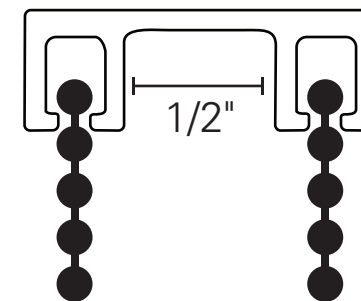

Single Track

Ceiling mount is standard.

ST-1

3/16" and 1/4"
bead diameter

1-3/8" w x 5/8" h
track size

ST-2

5/16" and 3/8"
bead diameter

3/4" w x 3/4" h
track size

ST-2 (with flange)

5/16", 3/8", and 1/2"
bead diameter

1-15/16" w x 3/4" h
track size

ST-3

1/2" and 5/8"
bead diameter

1" w x 1" h
track size

Wall Mount

Used where ceiling
mount may not be ideal.

WT-1

3/16" and 1/4"
bead diameter

1/2" w x 1-1/4" h
track size

Double Track

Double track allows for
higher density of coverage.

DT-1

3/16" and 1/4"
bead diameter

1-1/2" w x 1/2" h
track size

Curved Track

Custom curved to
your specification.