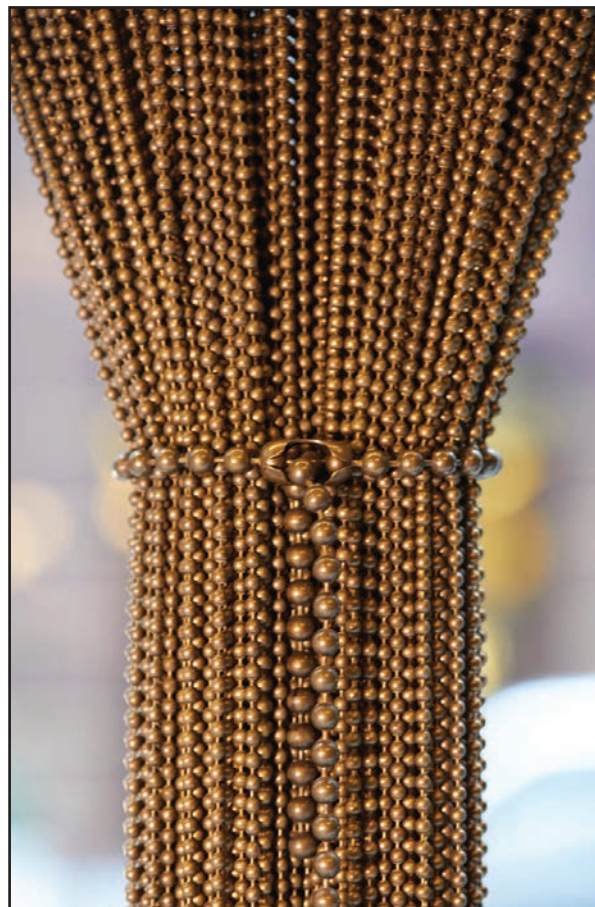

# Accentuate and Accentuate 2.0

Printed Roller Shade Collection

Energize and inspire any hospitality environment with the graphic driven designs and textile inspired motifs of Accentuate and Accentuate 2.0. Customize with fresh colors or change the scale or orientation of the pattern to enhance your space.

# Accentuate

Cheeky Chain

**Gregarious Gold**

**Marvelous Metal**

Ideal Ikat

**Cream Puff**

**Lemon-Lime**

Lovely Lattice

**Sandcastle**

**China Blue**

Sassy Stripe

**Sublime Sunset**

**Modern Moonbeam**

Accentuate designs are available in an all-over or border pattern.

# Accentuate 2.0

Glowing Grasscloth

**Great Greige**

**Emerald Sapphire**

Layered Linen

**Gentle Grey**

**Grasshopper Green**

Simple Scallop