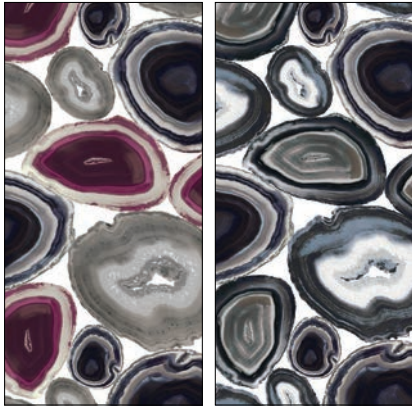

Wanderlust

Printed Roller Shade Collection

Inspired by nature and painterly influences, get lost in Wanderlust. A mix of eight organic designs with rich, subtle tones that will add depth to any window. Designs draw hints from nature, pulling a blend of elements from the earth, sea, and air. The soft brush strokes meld together seamlessly evoking a sense of tranquility. Allow your window to wander.

Serenity

W O N D E R

E X P L O R E

Harmony

Balance

S C E N I C

Spirit

Wanderlust

Printed Roller Shade Collection

Agate 9.3" H x 18.7" V

#1 Mixed Berry #2 Lapis

Breeze 25.2" H x 78.74" V

#1 Mulberry #2 Cobalt

Current 25.2" H x 25.2" V

#1 Bordeaux #2 Lagoon

Horizon 6.94" H x 6.94" V

#1 Deep Sea #2 Moss

Terrain 6.5" H x 9" V

#1 Slate #2 Baltic

Thicket 78.74" H x 78.74" V

#1 Mauve #2 Storm Cloud

Urchin 18" H x 18" V

#1 Plum #2 Midnight

Wisteria 25.2" H x 25.2" V