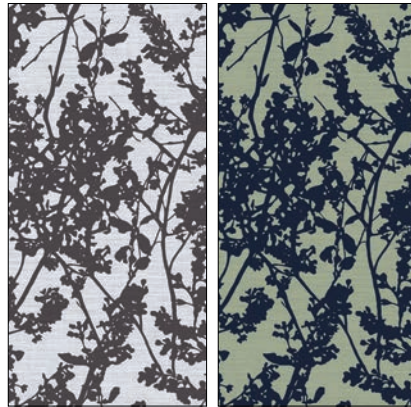

Wanderlust

Printed Roller Shade Collection

Inspired by nature and painterly influences, get lost in Wanderlust. A mix of eight organic designs with rich, subtle tones that will add depth to any window. Designs draw hints from nature, pulling a blend of elements from the earth, sea, and air. The soft brush strokes meld together seamlessly evoking a sense of tranquility. Allow your window to wander.

Printed Roller Shade Collection

Agate 9.3" H x 18.7" V

#1 Mixed Berry #2 Lapis

Breeze 25.2" H x 78.74" V

#1 Mulberry #2 Cobalt

Current 25.2" H x 25.2" V

#1 Bordeaux #2 Lagoon

Horizon 6.94" H x 6.94" V

#1 Deep Sea #2 Moss

Terrain 6.5" H x 9" V

#1 Slate #2 Baltic

Thicket 78.74" H x 78.74" V

#1 Mauve #2 Storm Cloud

Urchin 18" H x 18" V

#1 Plum #2 Midnight

Wisteria 25.2" H x 25.2" V