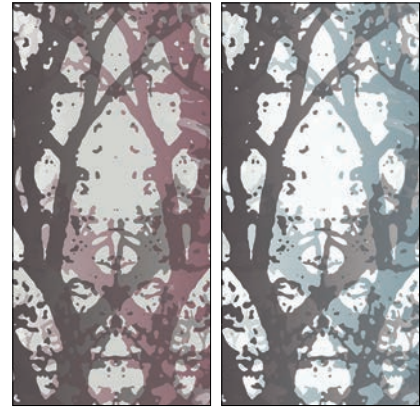

Wanderlust

Printed Roller Shade Collection

Inspired by nature and painterly influences, get lost in Wanderlust. A mix of eight organic designs with rich, subtle tones that will add depth to any window. Designs draw hints from nature, pulling a blend of elements from the earth, sea, and air. The soft brush strokes meld together seamlessly evoking a sense of tranquility. Allow your window to wander.

Printed Roller Shade Collection

Agate 9.3" H x 18.7" V

#1 Mixed Berry #2 Lapis

Breeze 25.2" H x 78.74" V

#1 Mulberry #2 Cobalt

Current 25.2" H x 25.2" V

#1 Bordeaux #2 Lagoon

Horizon 6.94" H x 6.94" V

#1 Deep Sea #2 Moss

Terrain 6.5" H x 9" V

#1 Slate #2 Baltic

Thicket 78.74" H x 78.74" V

#1 Mauve #2 Storm Cloud

Urchin 18" H x 18" V

#1 Plum #2 Midnight

Wisteria 25.2" H x 25.2" V