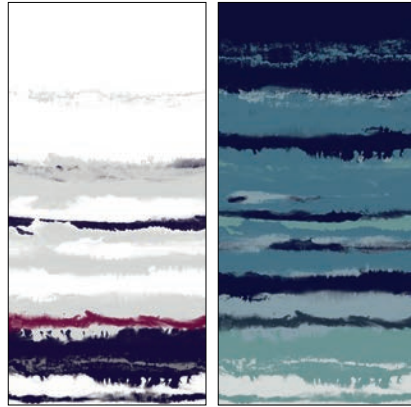

Wanderlust

Printed Roller Shade Collection

Inspired by nature and painterly influences, get lost in Wanderlust. A mix of eight organic designs with rich, subtle tones that will add depth to any window. Designs draw hints from nature, pulling a blend of elements from the earth, sea, and air. The soft brush strokes meld together seamlessly evoking a sense of tranquility. Allow your window to wander.

Serenity

W O N D E R

E X P L O R E

Harmony

Balance

S C E N I C

Spirit

Wanderlust

Printed Roller Shade Collection

Agate 9.3" H x 18.7" V

#1 Mixed Berry #2 Lapis

Breeze 25.2" H x 78.74" V

#1 Mulberry #2 Cobalt

Current 25.2" H x 25.2" V

#1 Bordeaux #2 Lagoon

Horizon 6.94" H x 6.94" V