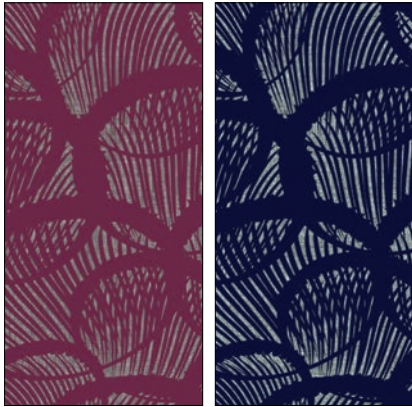

Wanderlust

Printed Roller Shade Collection

Inspired by nature and painterly influences, get lost in Wanderlust. A mix of eight organic designs with rich, subtle tones that will add depth to any window. Designs draw hints from nature, pulling a blend of elements from the earth, sea, and air. The soft brush strokes meld together seamlessly evoking a sense of tranquility. Allow your window to wander.

Printed Roller Shade Collection

Agate 9.3" H x 18.7" V

#1 Mixed Berry #2 Lapis

Breeze 25.2" H x 78.74" V

#1 Mulberry #2 Cobalt

Current 25.2" H x 25.2" V

#1 Bordeaux #2 Lagoon

Horizon 6.94" H x 6.94" V

#1 Deep Sea #2 Moss

Terrain 6.5" H x 9" V

#1 Slate #2 Baltic

Thicket 78.74" H x 78.74" V

#1 Mauve #2 Storm Cloud

Urchin 18" H x 18" V

#1 Plum #2 Midnight

Wisteria 25.2" H x 25.2" V