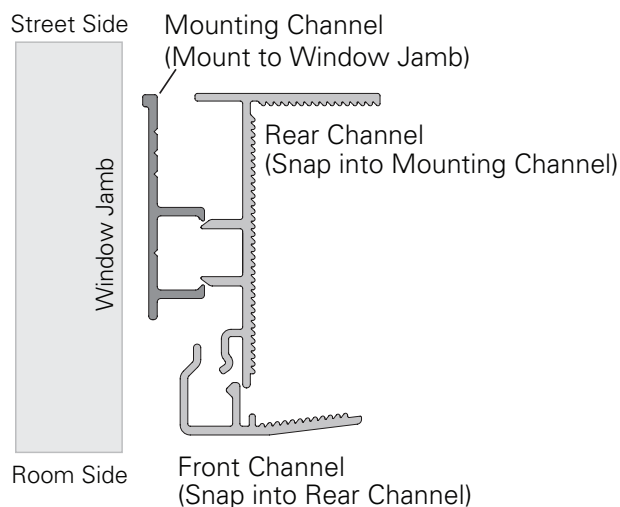

Channel Assembly (Top View)