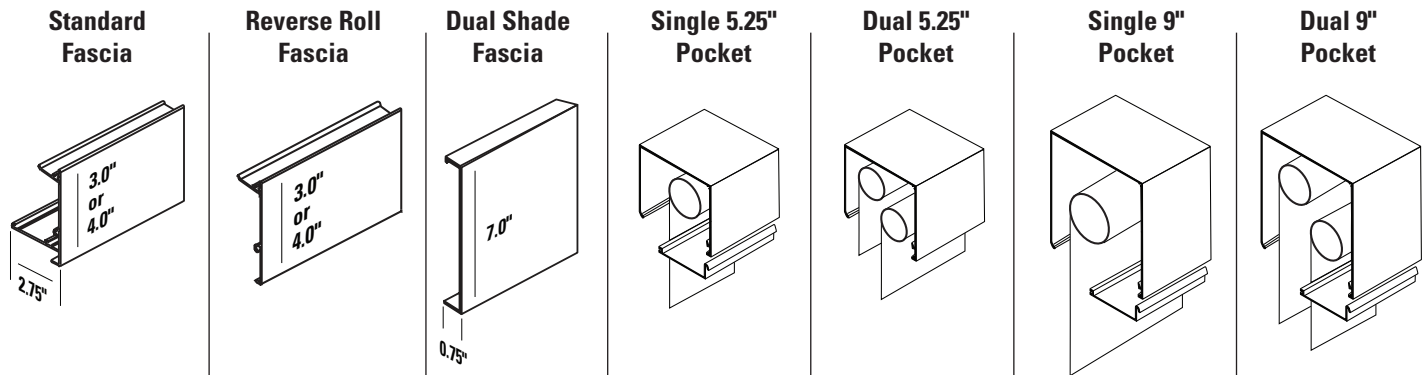

RB 500™ Roller Shade

Standard+ Clutch and Brackets

SPECIFICATIONS

Mount: **Ceiling, Wall, or End Mount**
Shade Width: **12" - 80"**
Shade Weight: **8 lbs**
Shade Weight with Spring Assist: **11 lbs**
Control Options: **Manual and Motorized**
Clutch Color: **Grey**
Bracket Color: **Grey**
Bracket Covers: **Black, Grey, & White**
Options:
Dual Brackets, Fascia, Pocket, Blockout System, Integrated leveler

Heavy Duty+ Clutch and Brackets

SPECIFICATIONS

Mount: **Ceiling, Wall, or End Mount**
Shade Width: **over 80"**
Shade Weight: **9 lbs**
Shade Weight with Spring Assist: **13 lbs**
Shade Weight with Counterbalance System: **over 13 lbs**
Control Options: **Manual and Motorized**
Clutch Color: **Grey**
Bracket Color: **Grey**
Bracket Covers: **Black, Grey, & White**
Options: **Fascia, Pocket, Blockout System, Integrated leveler**

Architectural Clutch and Brackets

SPECIFICATIONS

Mount: **Ceiling or Wall Mount**
Shade Width (37mm tube): **12" - 80"**
Shade Weight (37mm tube): **11 lbs**
Shade Width (50mm tube): **12" - 120"**
Shade Weight (50mm tube): **8 lbs**
Control Options: **Manual and Motorized**
Clutch Color: **Black, Pearl Chrome, & White**
Bracket Color: **Black, Pearl Chrome, & White**
Options: **Integrated leveler**

RB 500™ Roller Shade

Fascia and Pockets

Color Options

Note:
Pockets are only available in white and aluminum.

Blockout System

- 3" & 4" Fascia with Back Fascia
- 5.25" & 9" Pockets with bottom closures
- Side Channels or Middle Channel with Wool Pile
 - Side Channel Size: 2-1/2" (2.5")W x 1"D
 - Middle Channel Size: 4-1/4" (4.25")W x 1"D
 - Colors: White, Vanilla, Aluminum, Bronze, Black
- RB 500 Bottom Bar with Wool Pile
 - Size: 1-3/8" (1.375")H x 1/2" (.5")D
 - Colors: White, Vanilla, Aluminum, Bronze, Black