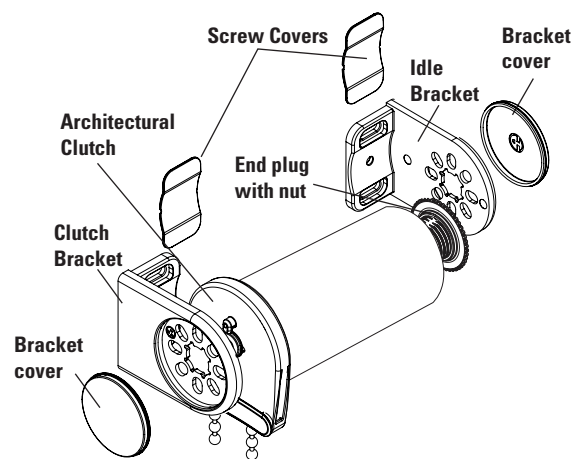

RB 500™ Roller Shade

Standard+ Clutch and Brackets

SPECIFICATIONS

Mount: **Ceiling, Wall, or End Mount**
Shade Width: **12" - 80"**
Shade Weight: **8 lbs**
Shade Weight with Spring Assist: **11 lbs**
Control Options: **Manual and Motorized**
Clutch Color: **Grey**
Bracket Color: **Grey**
Bracket Covers: **Black, Grey, & White**
Options:
Dual Brackets, Fascia, Pocket, Blockout System, Integrated leveler

Heavy Duty+ Clutch and Brackets

SPECIFICATIONS

Mount: **Ceiling, Wall, or End Mount**
Shade Width: **over 80"**
Shade Weight: **9 lbs**
Shade Weight with Spring Assist: **13 lbs**
Shade Weight with Counterbalance System: **over 13 lbs**
Control Options: **Manual and Motorized**
Clutch Color: **Grey**
Bracket Color: **Grey**
Bracket Covers: **Black, Grey, & White**
Options: **Fascia, Pocket, Blockout System, Integrated leveler**

Architectural Clutch and Brackets

SPECIFICATIONS

Mount: **Ceiling or Wall Mount**
Shade Width (37mm tube): **12" - 80"**
Shade Weight (37mm tube): **11 lbs**
Shade Width (50mm tube): **12" - 120"**
Shade Weight (50mm tube): **8 lbs**
Control Options: **Manual and Motorized**
Clutch Color: **Black, Pearl Chrome, & White**
Bracket Color: **Black, Pearl Chrome, & White**
Options: **Integrated leveler**