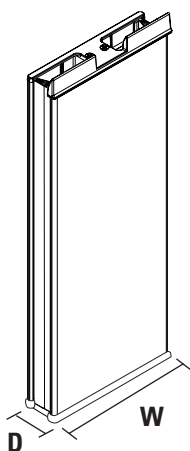

Middle Channel

Hunter Douglas Hospitality

Las Vegas • Chicago
800.229.5300
HDhospitality.com

09RSRBSHT