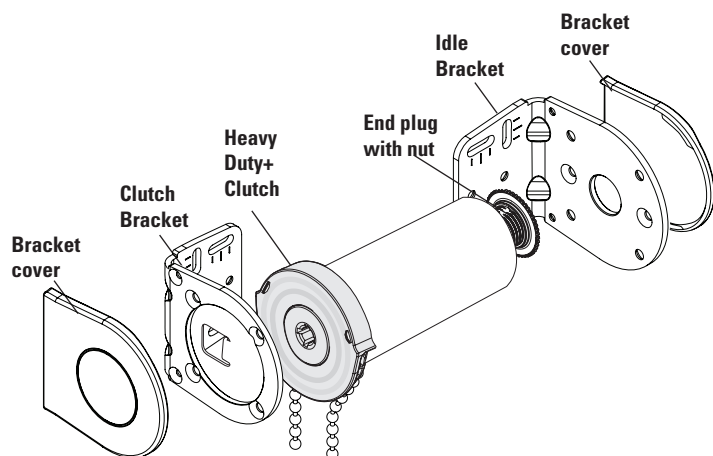

RB 500™ Roller Shade

Standard+ Clutch and Brackets

SPECIFICATIONS

Mount: **Ceiling, Wall, or End Mount**
Shade Width: **12" - 80"**
Shade Weight: **8 lbs**
Shade Weight with Spring Assist: **11 lbs**
Control Options: **Manual and Motorized**
Clutch Color: **Grey**
Bracket Color: **Grey**
Bracket Covers: **Black, Grey, & White**
Options:
Dual Brackets, Fascia, Pocket, Blockout System, Integrated leveler

Heavy Duty+ Clutch and Brackets

SPECIFICATIONS

Mount: **Ceiling, Wall, or End Mount**
Shade Width: **over 80"**
Shade Weight: **9 lbs**
Shade Weight with Spring Assist: **13 lbs**
Shade Weight with Counterbalance System: **over 13 lbs**
Control Options: **Manual and Motorized**
Clutch Color: **Grey**
Bracket Color: **Grey**
Bracket Covers: **Black, Grey, & White**
Options: **Fascia, Pocket, Blockout System, Integrated leveler**

Architectural Clutch and Brackets

SPECIFICATIONS

Mount: **Ceiling or Wall Mount**
Shade Width (37mm tube): **12" - 80"**
Shade Weight (37mm tube): **11 lbs**
Shade Width (50mm tube): **12" - 120"**
Shade Weight (50mm tube): **8 lbs**
Control Options: **Manual and Motorized**
Clutch Color: **Black, Pearl Chrome, & White**
Bracket Color: **Black, Pearl Chrome, & White**
Options: **Integrated leveler**