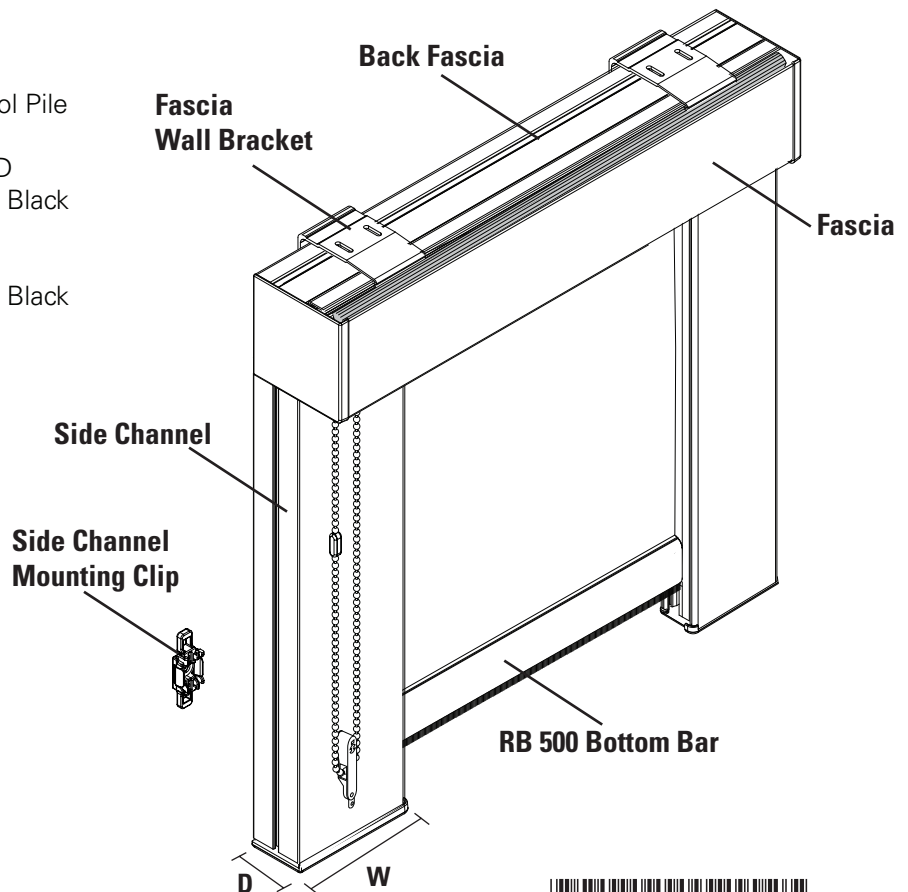

Middle Channel

Hunter Douglas Hospitality

Las Vegas • Chicago
800.229.5300
HDhospitality.com

09RSRBSHT