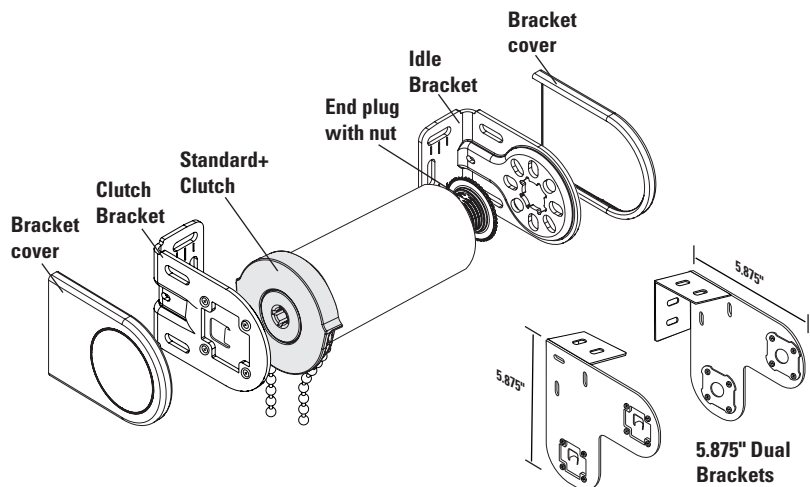

RB 500™ Roller Shade

Standard+ Clutch and Brackets

SPECIFICATIONS

Mount: **Ceiling, Wall, or End Mount**
Shade Width: **12" - 80"**
Shade Weight: **8 lbs**
Shade Weight with Spring Assist: **11 lbs**
Control Options: **Manual and Motorized**
Clutch Color: **Grey**
Bracket Color: **Grey**
Bracket Covers: **Black, Grey, & White**
Options:
Dual Brackets, Fascia, Pocket, Blockout System, Integrated leveler

Heavy Duty+ Clutch and Brackets

SPECIFICATIONS

Mount: **Ceiling, Wall, or End Mount**
Shade Width: **over 80"**
Shade Weight: **9 lbs**
Shade Weight with Spring Assist: **13 lbs**
Shade Weight with Counterbalance System: **over 13 lbs**
Control Options: **Manual and Motorized**
Clutch Color: **Grey**
Bracket Color: **Grey**
Bracket Covers: **Black, Grey, & White**
Options: **Fascia, Pocket, Blockout System, Integrated leveler**

Architectural Clutch and Brackets

SPECIFICATIONS

Mount: **Ceiling or Wall Mount**
Shade Width (37mm tube): **12" - 80"**
Shade Weight (37mm tube): **11 lbs**
Shade Width (50mm tube): **12" - 120"**
Shade Weight (50mm tube): **8 lbs**
Control Options: **Manual and Motorized**
Clutch Color: **Black, Pearl Chrome, & White**
Bracket Color: **Black, Pearl Chrome, & White**
Options: **Integrated leveler**