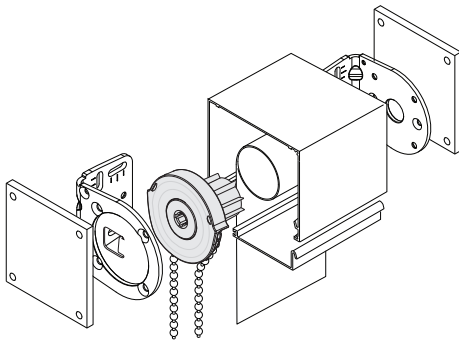

### 4" Fascia

Clutch Options: **Heavy Duty+**  
 Motor Options: **RTS 409, RTS 506, and RTS 510**  
 Mount: **Ceiling, Wall, or End Mount**  
 Max Roll Up: **3-3/4" (3.75")**  
 Light gap: **Clutch Side -1"**  
**Idle Side -7/8" (.875)**

### 5.25" Single Pocket

Clutch Options: **Heavy Duty+**  
 Motor Options: **RTS 409, RTS 506,  
 & RTS 510**

Mount: **Surface**  
 Max Roll Up: **4"**  
 Min Shade Width: **over 80"**  
 Bottom Closure: **3"**  
 Pocket & Bottom Closure Colors:  
**Aluminum & White**