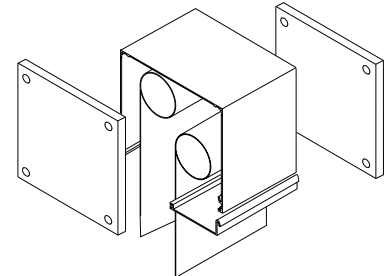

### 7" Dual Bracket with Fascia

Clutch Options: **Heavy Duty+**  
 Motor Options: **RTS 409, RTS 506,  
 & RTS 510**

Mount: **Ceiling, Wall, or End Mount**  
 Max Roll Up: **3-1/2" (3.5")**  
 Fascia Colors:  
**Aluminum, Black, Bronze,  
 Vanilla & White**

### 9" Single and Dual Pocket

Clutch Options: **Heavy Duty+**  
 Bracket Options: **Single - Heavy Duty+  
 Dual - 7" Dual**  
 Motor Options: **RTS 409, RTS 506,  
 & RTS 510**

Mount: **Surface**  
 Max Roll Up: **Single - 7"**  
 Max Roll Up: **Dual - 3-1/2" (3.5")**  
 Bottom Closures: **2", 3", and 5"**  
 Pocket & Bottom Closure Colors:  
**Aluminum & White**

### Blockout System

- 3" & 4" Fascia with Back Fascia
- 5.25" & 9" Pockets with bottom closures
- Side Channels or Middle Channel with Wool Pile
  - Side Channel Size: 2-1/2" (2.5")W x 1"D
  - Middle Channel Size: 4-1/4" (4.25")W x 1"D
  - Colors: White, Vanilla, Aluminum, Bronze, Black
- RB 500 Bottom Bar with Wool Pile
  - Size: 1-3/8" (1.375")H x 1/2" (.5")D
  - Colors: White, Vanilla, Aluminum, Bronze, Black