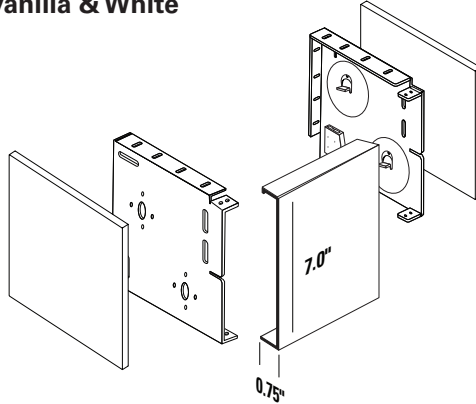

### 5.25" Single Pocket

Clutch Options: **Heavy Duty+**  
 Motor Options: **RTS 409, RTS 506,  
 & RTS 510**

Mount: **Surface**  
 Max Roll Up: **4"**  
 Min Shade Width: **over 80"**  
 Bottom Closure: **3"**  
 Pocket & Bottom Closure Colors:  
**Aluminum & White**

### 7" Dual Bracket with Fascia

Clutch Options: **Heavy Duty+**  
 Motor Options: **RTS 409, RTS 506,  
 & RTS 510**

Mount: **Ceiling, Wall, or End Mount**  
 Max Roll Up: **3-1/2" (3.5")**  
 Fascia Colors:  
**Aluminum, Black, Bronze,  
 Vanilla & White**

### Blockout System

- 3" & 4" Fascia with Back Fascia
- 5.25" & 9" Pockets with bottom closures
- Side Channels or Middle Channel with Wool Pile
  - Side Channel Size: 2-1/2" (2.5")W x 1"D
  - Middle Channel Size: 4-1/4" (4.25")W x 1"D
  - Colors: White, Vanilla, Aluminum, Bronze, Black
- RB 500 Bottom Bar with Wool Pile
  - Size: 1-3/8" (1.375")H x 1/2" (.5")D
  - Colors: White, Vanilla, Aluminum, Bronze, Black