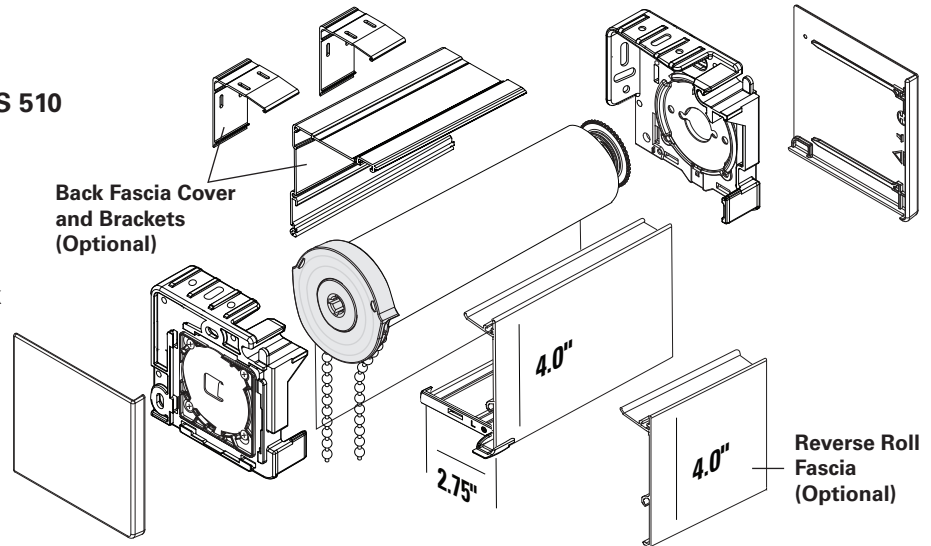

RB 500™ Heavy Duty+ Fascia, Pocket, and Blockout System

Specifications

4" Fascia

Clutch Options: **Heavy Duty+**
Motor Options: **RTS 409, RTS 506, and RTS 510**
Mount: **Ceiling, Wall, or End Mount**
Max Roll Up: **3-3/4" (3.75")**
Light gap: **Clutch Side -1"**
Idle Side -7/8" (.875)

Bracket Color: **Steel**
Bracket Cover Colors: **White, Gray, & Black**

Fascia Colors:
**Aluminum, Black, Bronze,
Vanilla & White**

Options:
**Back Fascia Cover with Brackets,
Reverse Roll Fascia**