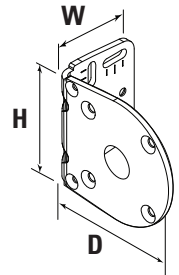

# RB 500™ Single Bracket - Sonesse 40 & Sonesse 50 RTS Motor

Diagram

Series 5-216

## SPECIFICATIONS

Mount: **Ceiling, Wall, or End Mount**  
 Tube Size: **50mm (2") and 62mm (2.5")**  
 Minimum Shade Width: **35"**  
 Light Gap: **Clutch End – 1"**  
**Idle End – 7/8" (.875")**

Bracket Color: **Grey**  
 Bracket Cover Colors: **Black, Grey, & White**  
 Control Options:  
**Wireless Wall Switch, Wireless Remote, Universal Interface, Timer, Sun Sensor, mylink™ RTS Smartphone, Tablet, and Amazon Alexa Interface**

Bracket	Dimensions	Max Roll Up
<b>Bracket 55L</b>	<b>3.46" H x 2.56" W x 3.9" D</b>	<b>3.8"</b>
<b>Bracket 75L</b>	<b>3.46" H x 2.56" W x 4.69" D</b>	<b>5.4"</b>