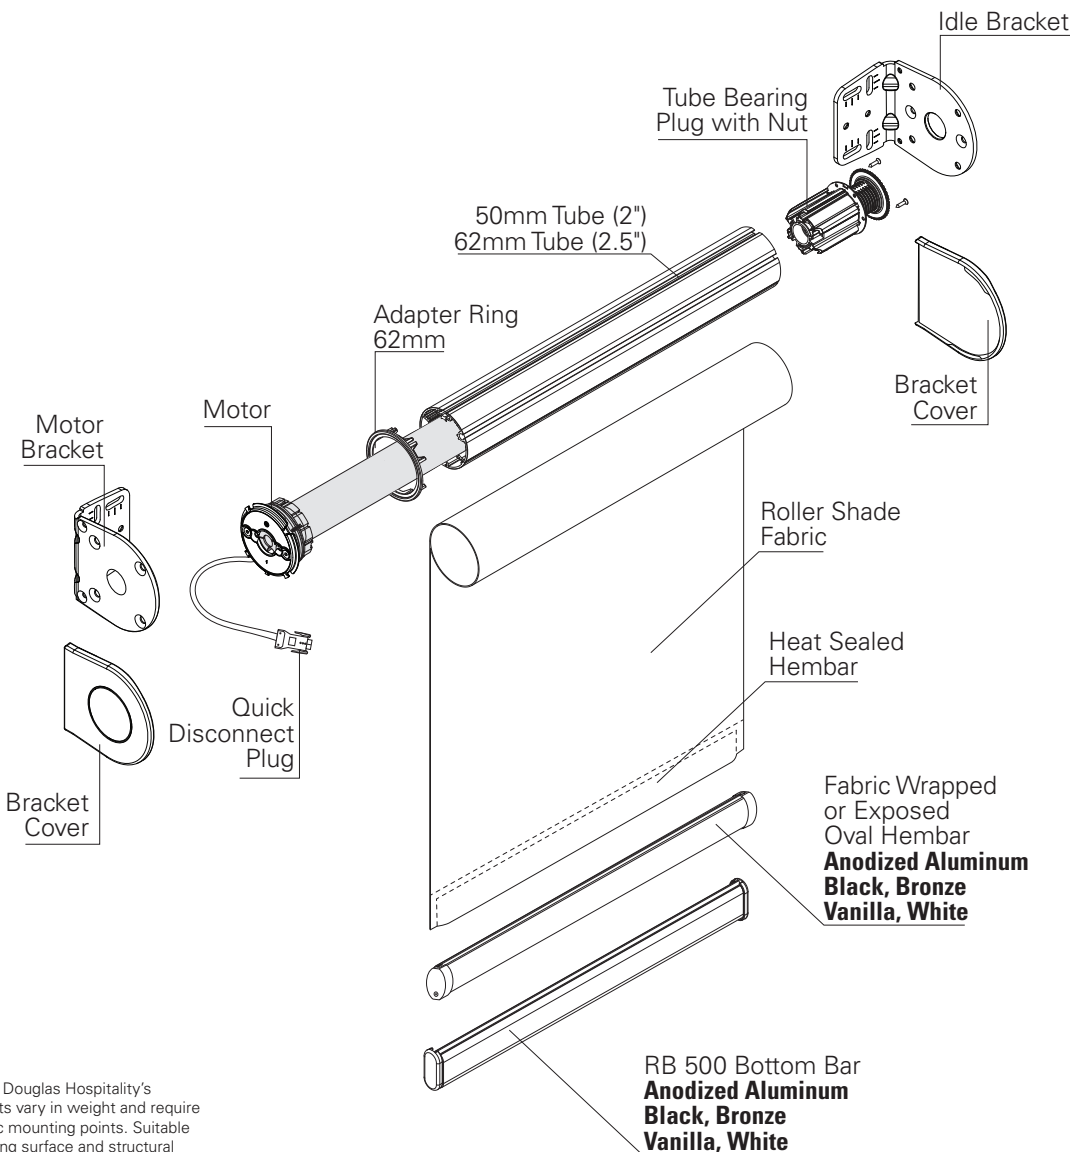

# RB 500™ Single Bracket - Sonesse 40 & Sonesse 50 RTS Motor

Diagram

Series 5-216

## SPECIFICATIONS

Mount: **Ceiling, Wall, or End Mount**  
 Tube Size: **50mm (2") and 62mm (2.5")**  
 Minimum Shade Width: **35"**  
 Light Gap: **Clutch End – 1"**  
**Idle End – 7/8" (.875")**

Bracket Color: **Grey**  
 Bracket Cover Colors: **Black, Grey, & White**  
 Control Options:  
**Wireless Wall Switch, Wireless Remote, Universal Interface, Timer, Sun Sensor, mylink™ RTS Smartphone, Tablet, and Amazon Alexa Interface**

Bracket	Dimensions	Max Roll Up
<b>Bracket 55L</b>	<b>3.46" H x 2.56" W x 3.9" D</b>	<b>3.8"</b>
<b>Bracket 75L</b>	<b>3.46" H x 2.56" W x 4.69" D</b>	<b>5.4"</b>