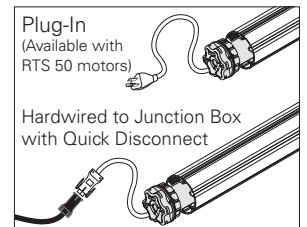

OPTIONS

Power Options