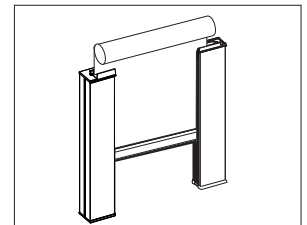

Side Channels

Hunter Douglas Hospitality's products vary in weight and require specific mounting points. Suitable mounting surface and structural support where needed is to be provided by others.

Las Vegas • Chicago
800.229.5300
HDhospitality.com

© 2018 Hunter Douglas. All rights reserved. All trademarks used herein are the property of Hunter Douglas or their respective owners.