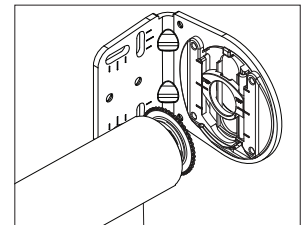

Integrated Leveler