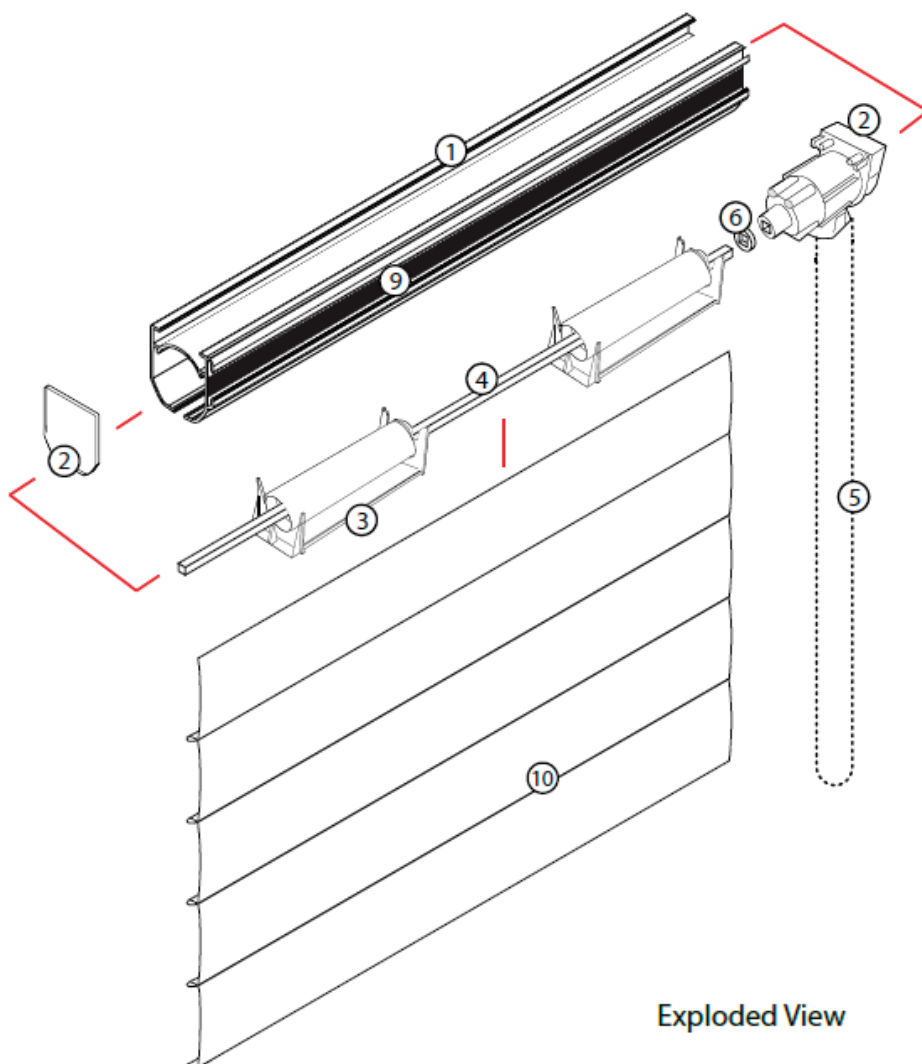

# Standard Roman Shade

Fabricated Products

Ceiling Mount

Wall Mount

Exploded View

1. [INRA-00003] Baja rail
2. [CR-CLHS-001] DCI 15003 control housing
3. [CR-DRUM-001] DCI 1906 Cord drum system
4. [CR-SQBR-002] DCI 19002 5.8M square bar
5. [[MPBC-00297/47-48] Stainless steel chain

6. [CR-SWALL-001] Brass rod w/allen screw for square bar
7. [CR-CCBK-001] Ceiling clip bracket 4742
8. [CR-1906302LW] L Bracket with swivel
9. [CR-VLHK-003] 20mm velcro hook tape
10. Roman face panel

Hunter Douglas Hospitality's products vary in weight and require specific mounting points. Suitable mounting surface and structural support where needed is to be provided by others.