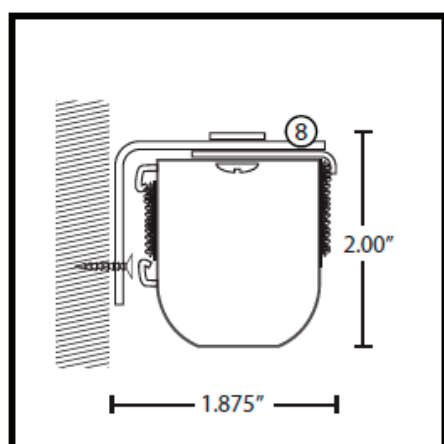

# Standard Roman Shade

Fabricated Products

Ceiling Mount

Wall Mount

Exploded View

1. [INRA-00003] Baja rail
2. [CR-CLHS-001] DCI 15003 control housing
3. [CR-DRUM-001] DCI 1906 Cord drum system
4. [CR-SQBR-002] DCI 19002 5.8M square bar
5. [[MPBC-00297/47-48] Stainless steel chain

6. [CR-SWALL-001] Brass rod w/allen screw for square bar
7. [CR-CCBK-001] Ceiling clip bracket 4742
8. [CR-1906302LW] L Bracket with swivel
9. [CR-VLHK-003] 20mm velcro hook tape
10. Roman face panel

Hunter Douglas Hospitality's products vary in weight and require specific mounting points. Suitable mounting surface and structural support where needed is to be provided by others.