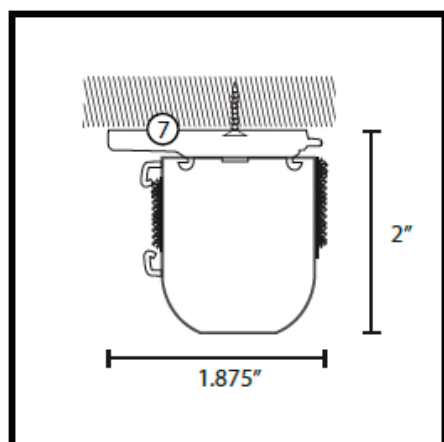

# Standard Roman Shade

Fabricated Products

Ceiling Mount

Wall Mount

Exploded View

1. [INRA-00003] Baja rail
2. [CR-CLHS-001] DCI 15003 control housing
3. [CR-DRUM-001] DCI 1906 Cord drum system
4. [CR-SQBR-002] DCI 19002 5.8M square bar
5. [[MPBC-00297/47-48] Stainless steel chain

6. [CR-SWALL-001] Brass rod w/allen screw for square bar
7. [CR-CCBK-001] Ceiling clip bracket 4742
8. [CR-1906302LW] L Bracket with swivel
9. [CR-VLHK-003] 20mm velcro hook tape
10. Roman face panel

Hunter Douglas Hospitality's products vary in weight and require specific mounting points. Suitable mounting surface and structural support where needed is to be provided by others.