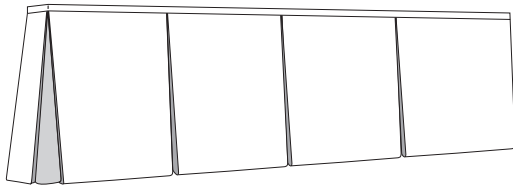

Valance

Fabricated Products

DIAGRAM

BOX PLEATED VALANCE

TAILORED VALANCE

CEILING MOUNT

WALL MOUNT

Hunter Douglas Hospitality's products vary in weight and require specific mounting points. Suitable mounting surface and structural support where needed is to be provided by others.