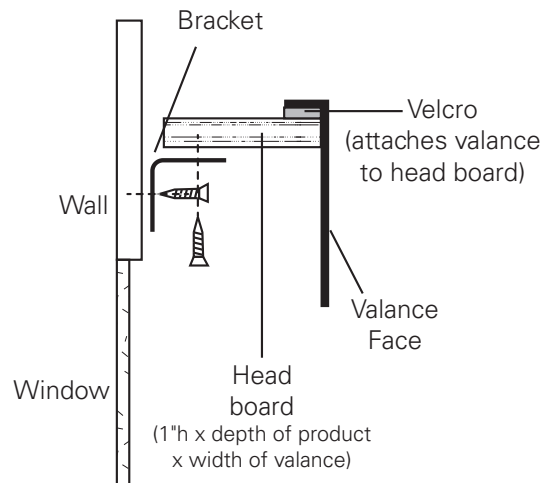

Valance

Fabricated Products

DIAGRAM

BOX PLEATED VALANCE

TAILORED VALANCE

CEILING MOUNT

WALL MOUNT

Hunter Douglas Hospitality's products vary in weight and require specific mounting points. Suitable mounting surface and structural support where needed is to be provided by others.