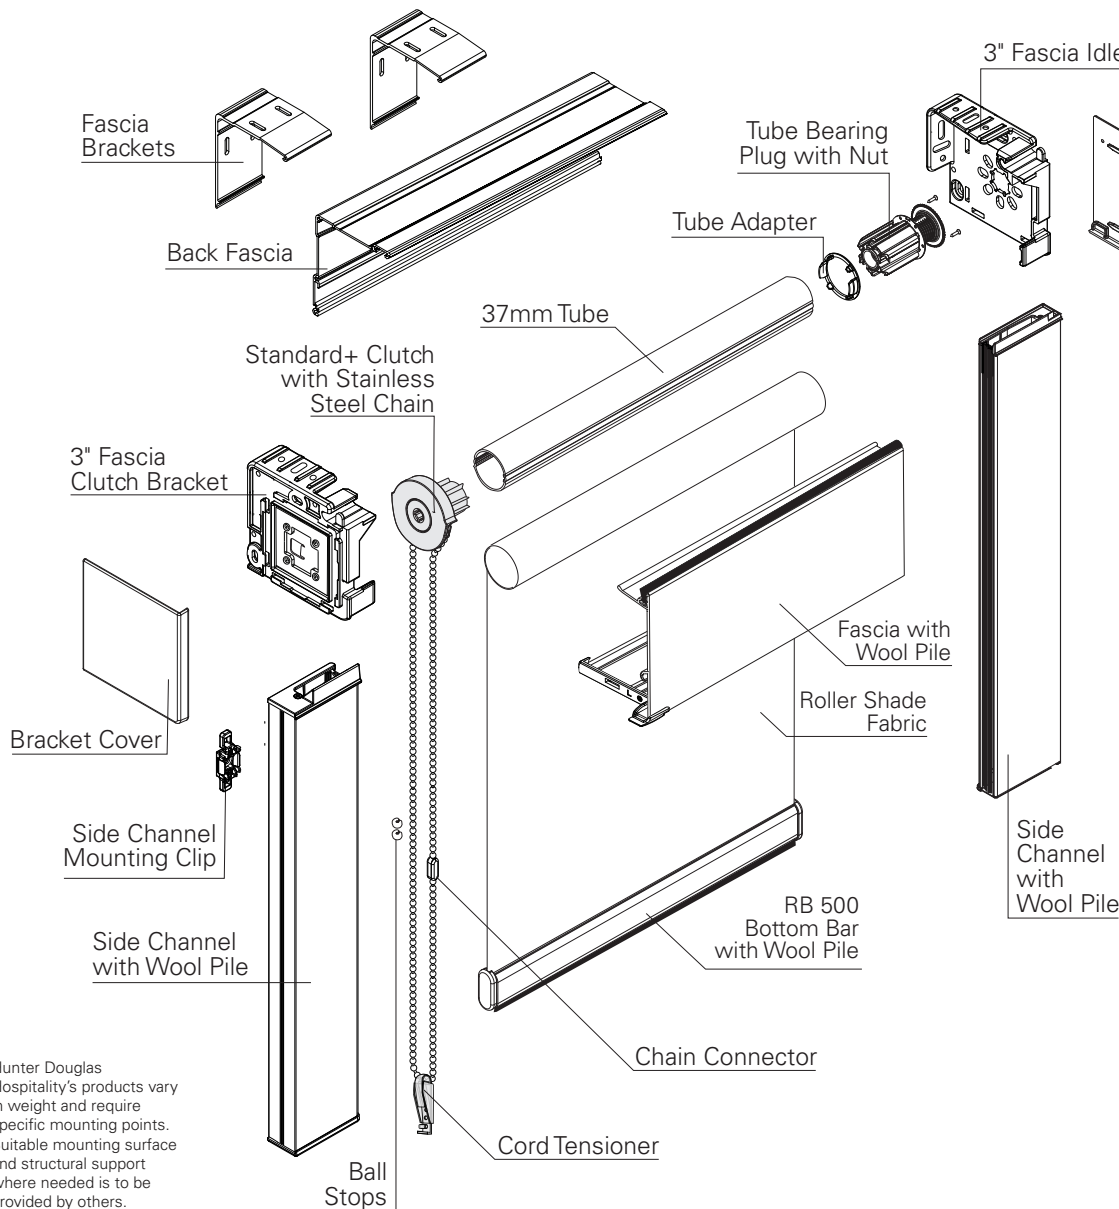

RB 500™ 3" Blockout System - **Standard+** Clutch

Diagram

SPECIFICATIONS

- Mount: **Ceiling, Wall, or End Mount**
- Tube Size: **37mm (1.5")**
- Shade Width: **12" - 80"**
- Shade Weight: **8 lbs**
- Shade Weight with Spring Assist: **11 lbs**
- Chain: **Stainless Steel with 110 lb breaking strength**
- Clutch Color: **Grey**
- Bracket Color: **Grey**
- Bracket Cover Colors: **Black, Grey, & White**
- Side Channels: **2.5" Wide**
- Middle Channel: **4.25" Wide**

Bracket	Dimensions	Max Roll Up
3" Fascia	3" H x 1" W x 3" D	2-3/4" (2.75")

FASCIA, SIDE CHANNELS, & BOTTOM BAR COLORS

OPTIONS

Hunter Douglas Hospitality's products vary in weight and require specific mounting points. Suitable mounting surface and structural support where needed is to be provided by others.