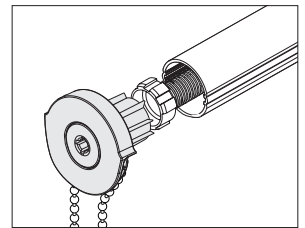

RB 500™ 3" Blockout System - **Standard+** Clutch

Diagram

SPECIFICATIONS

- Mount: **Ceiling, Wall, or End Mount**
- Tube Size: **37mm (1.5")**
- Shade Width: **12" - 80"**
- Shade Weight: **8 lbs**
- Shade Weight with Spring Assist: **11 lbs**
- Chain: **Stainless Steel with 110 lb breaking strength**
- Clutch Color: **Grey**
- Bracket Color: **Grey**
- Bracket Cover Colors: **Black, Grey, & White**
- Side Channels: **2.5" Wide**
- Middle Channel: **4.25" Wide**

Bracket	Dimensions	Max Roll Up
3" Fascia	3" H x 1" W x 3" D	2-3/4" (2.75")

FASCIA, SIDE CHANNELS, & BOTTOM BAR COLORS

OPTIONS

Hunter Douglas Hospitality's products vary in weight and require specific mounting points. Suitable mounting surface and structural support where needed is to be provided by others.