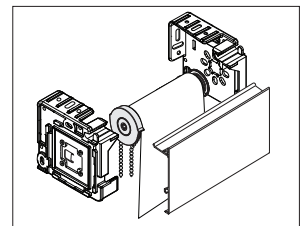

RB 500™ 3" Blockout System - **Standard+** Clutch

Diagram

SPECIFICATIONS

- Mount: **Ceiling, Wall, or End Mount**
- Tube Size: **37mm (1.5")**
- Shade Width: **12" - 80"**
- Shade Weight: **8 lbs**
- Shade Weight with Spring Assist: **11 lbs**
- Chain: **Stainless Steel with 110 lb breaking strength**
- Clutch Color: **Grey**
- Bracket Color: **Grey**
- Bracket Cover Colors: **Black, Grey, & White**
- Side Channels: **2.5" Wide**
- Middle Channel: **4.25" Wide**

Bracket	Dimensions	Max Roll Up
3" Fascia	3" H x 1" W x 3" D	2-3/4" (2.75")

FASCIA, SIDE CHANNELS, & BOTTOM BAR COLORS

OPTIONS

Hunter Douglas Hospitality's products vary in weight and require specific mounting points. Suitable mounting surface and structural support where needed is to be provided by others.