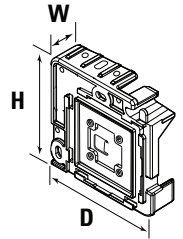

RB 500™ 3" Blockout System - **Standard+** Clutch

Diagram

SPECIFICATIONS

- Mount: **Ceiling, Wall, or End Mount**
- Tube Size: **37mm (1.5")**
- Shade Width: **12" - 80"**
- Shade Weight: **8 lbs**
- Shade Weight with Spring Assist: **11 lbs**
- Chain: **Stainless Steel with 110 lb breaking strength**
- Clutch Color: **Grey**
- Bracket Color: **Grey**
- Bracket Cover Colors: **Black, Grey, & White**
- Side Channels: **2.5" Wide**
- Middle Channel: **4.25" Wide**

Bracket	Dimensions	Max Roll Up
3" Fascia	3" H x 1" W x 3" D	2-3/4" (2.75")

FASCIA, SIDE CHANNELS, & BOTTOM BAR COLORS

OPTIONS

Hunter Douglas Hospitality's products vary in weight and require specific mounting points. Suitable mounting surface and structural support where needed is to be provided by others.