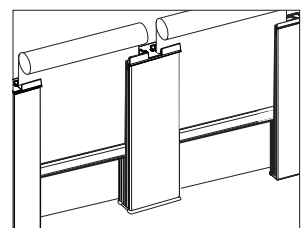

RB 500™ 3" Blockout System - **Standard+** Clutch

Diagram

SPECIFICATIONS

- Mount: **Ceiling, Wall, or End Mount**
- Tube Size: **37mm (1.5")**
- Shade Width: **12" - 80"**
- Shade Weight: **8 lbs**
- Shade Weight with Spring Assist: **11 lbs**
- Chain: **Stainless Steel with 110 lb breaking strength**
- Clutch Color: **Grey**
- Bracket Color: **Grey**
- Bracket Cover Colors: **Black, Grey, & White**
- Side Channels: **2.5" Wide**
- Middle Channel: **4.25" Wide**

Bracket	Dimensions	Max Roll Up
3" Fascia	3" H x 1" W x 3" D	2-3/4" (2.75")

FASCIA, SIDE CHANNELS, & BOTTOM BAR COLORS

OPTIONS

Hunter Douglas Hospitality's products vary in weight and require specific mounting points. Suitable mounting surface and structural support where needed is to be provided by others.