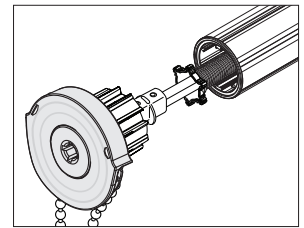

Counter Balance System