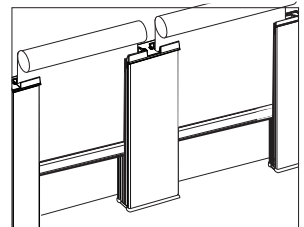

### SPECIFICATIONS

Mount: **Ceiling, Wall, or End Mount**  
 Tube Size: **50mm (2") and 62mm (2.5")**  
 Shade Width: **Over 80"**  
 Shade Weight: **9 lbs**  
 Shade Weight with Spring Assist: **13 lbs**  
 Shade Weight with Counter Balance System: **Over 13lbs**  
 Chain: **Stainless Steel with 110 lb breaking strength**  
 Clutch Color: **Grey**  
 Bracket Color: **Grey**  
 Bracket Cover Colors: **Black, Grey, & White**  
 Hembar: **Shade fabric determines which hembar is available**

### OPTIONS

Spring Assist

Counter Balance System

Reverse Roll Fascia

Middle Channel

Hunter Douglas Hospitality's products vary in weight and require specific mounting points. Suitable mounting surface and structural support where needed is to be provided by others.