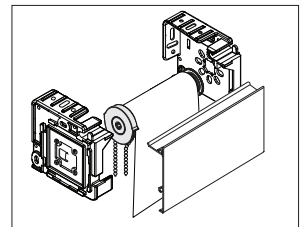

Reverse Roll Fascia