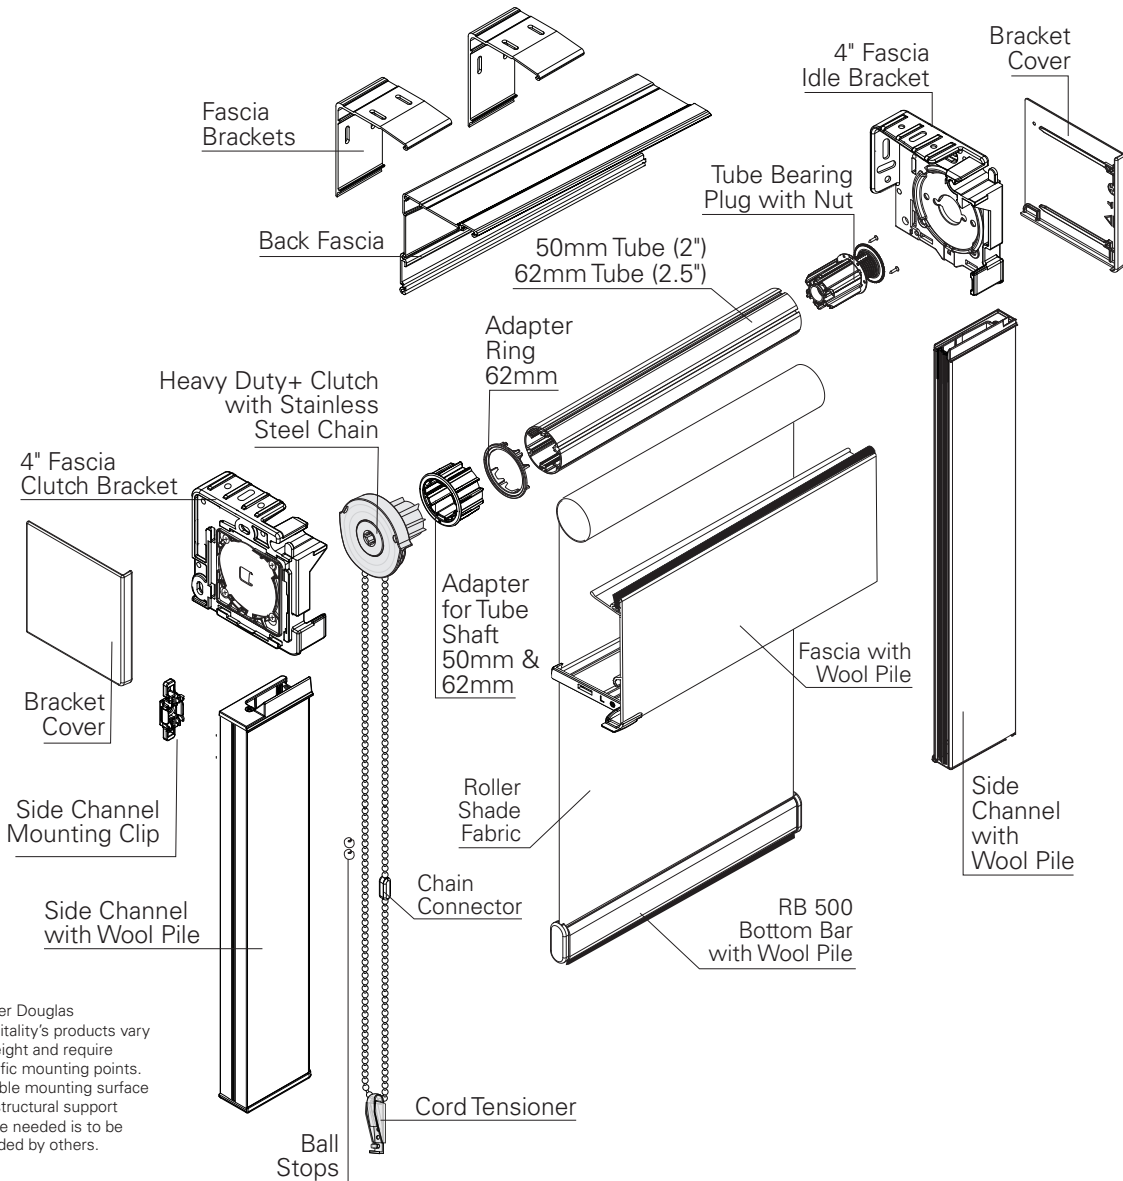

## Diagram

### SPECIFICATIONS

Mount: **Ceiling, Wall, or End Mount**  
 Tube Size: **50mm (2") and 62mm (2.5")**  
 Shade Width: **Over 80"**  
 Shade Weight: **9 lbs**  
 Shade Weight with Spring Assist: **13 lbs**  
 Shade Weight with Counter Balance System: **Over 13lbs**  
 Chain: **Stainless Steel with 110 lb breaking strength**  
 Clutch Color: **Grey**  
 Bracket Color: **Grey**  
 Bracket Cover Colors: **Black, Grey, & White**  
 Hembar: **Shade fabric determines which hembar is available**

Bracket	Dimensions	Max Roll Up
4" Fascia	4" H x 1" W x 4" D	3-3/4" (3.75")

### FASCIA, SIDE CHANNELS, & BOTTOM BAR COLORS