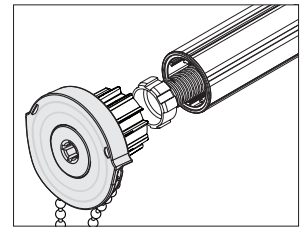

OPTIONS

Spring Assist