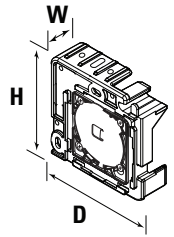

## Diagram

### SPECIFICATIONS

Mount: **Ceiling, Wall, or End Mount**  
 Tube Size: **50mm (2") and 62mm (2.5")**  
 Shade Width: **Over 80"**  
 Shade Weight: **9 lbs**  
 Shade Weight with Spring Assist: **13 lbs**  
 Shade Weight with Counter Balance System: **Over 13lbs**  
 Chain: **Stainless Steel with 110 lb breaking strength**  
 Clutch Color: **Grey**  
 Bracket Color: **Grey**  
 Bracket Cover Colors: **Black, Grey, & White**  
 Hembar: **Shade fabric determines which hembar is available**

Bracket	Dimensions	Max Roll Up
4" Fascia	4" H x 1" W x 4" D	3-3/4" (3.75")