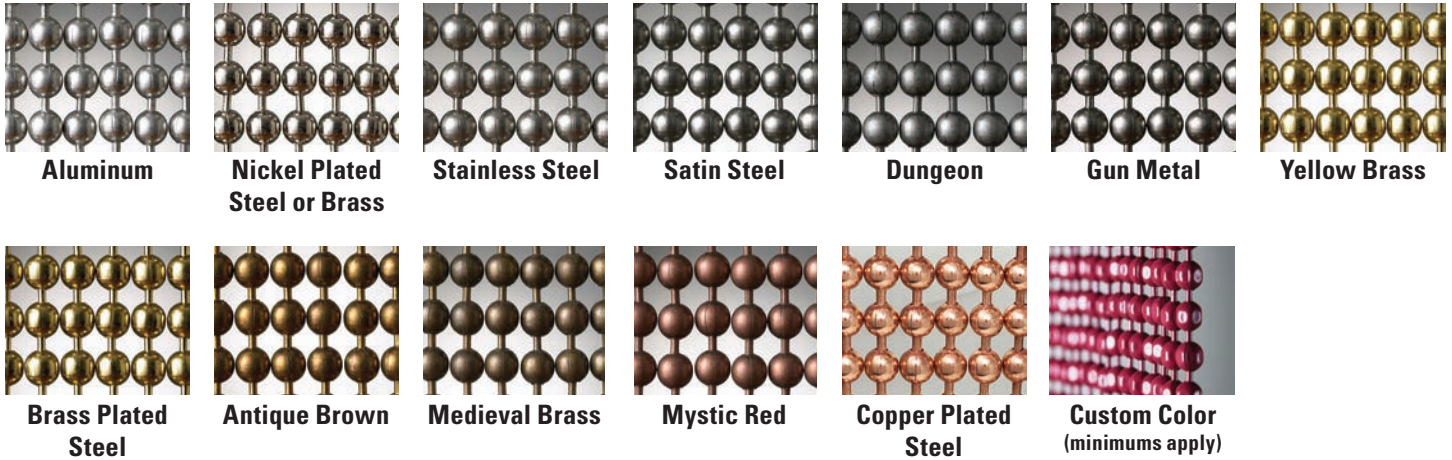

ShimmerScreen®

Decorative Ball Chain Curtain

With twelve unique finishes, custom colors, and three bead styles, ShimmerScreen offers endless design possibilities. The standard base material used for the beads is carbon steel, with the exception of the Aluminum and Stainless Steel finishes that use their respective metal as a base. Brass, which does not rust, can be used as a base material if the finish is requested for an indoor area with high moisture content. Stainless Steel is the only material recommended for outdoor use and is a good option for areas with high moisture such as salons and spas.

FINISHES

All track options are made with 1/8" aluminum. Decorative end caps are available upon request. Curved tracks can have a minimum diameter of 12 inches. ShimmerScreen can weigh between 1.5 - 4 lbs per square foot depending on the diameter and material. Suitable support must be in place prior to installation, please contact us or visit HDhospitality.com to confirm the weight of your ShimmerScreen project.

CARE AND CLEANING

The chain can be dry-dusted as necessary. Should further polishing be required, a dry polishing cloth is recommended. Before using any liquids or cleaners please refer to the detailed cleaning instructions at HDhospitality.com

To request samples, email HDHsamples@hunterdouglas.com
Visit HDhospitality.com for the complete product line