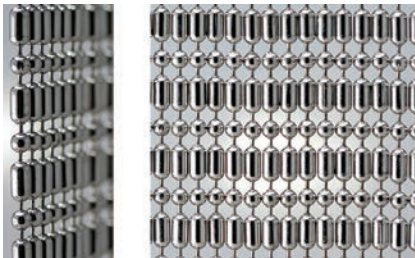

## Decorative Ball Chain Curtain

Hunter Douglas Hospitality is proud to serve as the exclusive distributor of Ball Chain's ShimmerScreen® decorative metal ball chain curtains for the U.S. hotel and hospitality market. A favorite of the architectural and design world since it was introduced in 2002, ShimmerScreen's revolutionary style and functionality make it a perfect addition to Hunter Douglas Hospitality's product offering. Custom fitted according to individual specifications and available in a variety of finishes, shapes, sizes, and colors, ShimmerScreen can be utilized to create stationary room dividers, area separators, partitions, window treatments, modern curtains, and more.

### STYLES AND SIZES

Round: Classic round ball chain style

Round — Sizes available per finish

Size	Aluminum	Nickel Plated Steel or Brass	Stainless Steel	Satin Steel	Dungeon	Gun Metal	Yellow Brass	Brass Plated Steel	Antique Brown	Medieval Brass	Mystic Red	Copper Plated Steel	Powder Coated
3/16"	●	●	●	●	●	●	●	●	●	●	●	●	●
1/4"	●	●	●	●	●	●	●	●	●	●	●	●	●
5/16"	●	●	●	●	●	●	●	●	●	●	●	●	●
3/8"	●	●	●	●	●	●	●	●	●	●	●	●	●
1/2"	●	●	●	●	●	●	●	●	●	●	●	●	●
5/8"	●	●	●	●	●	●	●	●	●	●	●	●	●

Faceted: Enhanced light reflection

Faceted — Sizes available per finish

Size	Aluminum	Nickel Plated Steel or Brass	Stainless Steel	Satin Steel	Dungeon	Gun Metal	Yellow Brass	Brass Plated Steel	Antique Brown	Medieval Brass	Mystic Red	Copper Plated Steel	Powder Coated
3/16"	●	●	●	●	●	●	●	●	●	●	●	●	●
1/4"	●	●	●	●	●	●	●	●	●	●	●	●	●
5/16"	●	●	●	●	●	●	●	●	●	●	●	●	●
3/8"	●	●	●	●	●	●	●	●	●	●	●	●	●
1/2"	●	●	●	●	●	●	●	●	●	●	●	●	●
5/8"	●	●	●	●	●	●	●	●	●	●	●	●	●

Ball-Bar: Crisp, clean style

Ball-Bar — Sizes available per finish

Size	Aluminum	Nickel Plated Steel or Brass	Stainless Steel	Satin Steel	Dungeon	Gun Metal	Yellow Brass	Brass Plated Steel	Antique Brown	Medieval Brass	Mystic Red	Copper Plated Steel	Powder Coated
3/16"	●	●	●	●	●	●	●	●	●	●	●	●	●
1/4"	●	●	●	●	●	●	●	●	●	●	●	●	●