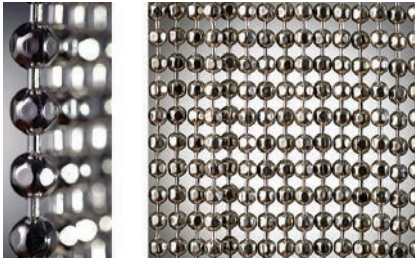

## Decorative Ball Chain Curtain

Hunter Douglas Hospitality is proud to serve as the exclusive distributor of Ball Chain's ShimmerScreen® decorative metal ball chain curtains for the U.S. hotel and hospitality market. A favorite of the architectural and design world since it was introduced in 2002, ShimmerScreen's revolutionary style and functionality make it a perfect addition to Hunter Douglas Hospitality's product offering. Custom fitted according to individual specifications and available in a variety of finishes, shapes, sizes, and colors, ShimmerScreen can be utilized to create stationary room dividers, area separators, partitions, window treatments, modern curtains, and more.

### STYLES AND SIZES

Round: Classic round ball chain style

Round — Sizes available per finish

Size	Aluminum	Nickel Plated Steel or Brass	Stainless Steel	Satin Steel	Dungeon	Gun Metal	Yellow Brass	Brass Plated Steel	Antique Brown	Medieval Brass	Mystic Red	Copper Plated Steel	Powder Coated
3/16"	●	●	●	●	●	●	●	●	●	●	●	●	●
1/4"	●	●	●	●	●	●	●	●	●	●	●	●	●
5/16"	●	●	●	●	●	●	●	●	●	●	●	●	●
3/8"	●	●	●	●	●	●	●	●	●	●	●	●	●
1/2"	●	●	●	●	●	●	●	●	●	●	●	●	●
5/8"	●	●	●	●	●	●	●	●	●	●	●	●	●

Faceted: Enhanced light reflection

Faceted — Sizes available per finish

Size	Aluminum	Nickel Plated Steel or Brass	Stainless Steel	Satin Steel	Dungeon	Gun Metal	Yellow Brass	Brass Plated Steel	Antique Brown	Medieval Brass	Mystic Red	Copper Plated Steel	Powder Coated
3/16"	●	●	●	●	●	●	●	●	●	●	●	●	●
1/4"	●	●	●	●	●	●	●	●	●	●	●	●	●
5/16"	●	●	●	●	●	●	●	●	●	●	●	●	●
3/8"	●	●	●	●	●	●	●	●	●	●	●	●	●
1/2"	●	●	●	●	●	●	●	●	●	●	●	●	●
5/8"	●	●	●	●	●	●	●	●	●	●	●	●	●

Ball-Bar: Crisp, clean style

Ball-Bar — Sizes available per finish

Size	Aluminum	Nickel Plated Steel or Brass	Stainless Steel	Satin Steel	Dungeon	Gun Metal	Yellow Brass	Brass Plated Steel	Antique Brown	Medieval Brass	Mystic Red	Copper Plated Steel	Powder Coated
3/16"	●	●	●	●	●	●	●	●	●	●	●	●	●
1/4"	●	●	●	●	●	●	●	●	●	●	●	●	●