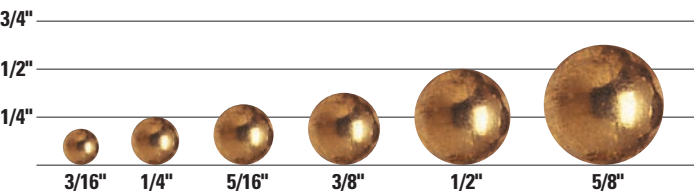

### STYLES AND SIZES

Round: Classic round ball chain style

Round — Sizes available per finish

Size	Aluminum	Nickel Plated Steel or Brass	Stainless Steel	Satin Steel	Dungeon	Gun Metal	Yellow Brass	Brass Plated Steel	Antique Brown	Medieval Brass	Mystic Red	Copper Plated Steel	Powder Coated
3/16"	●	●	●	●	●	●	●	●	●	●	●	●	●
1/4"	●	●	●	●	●	●	●	●	●	●	●	●	●
5/16"	●	●	●	●	●	●	●	●	●	●	●	●	●
3/8"	●	●	●	●	●	●	●	●	●	●	●	●	●
1/2"	●	●	●	●	●	●	●	●	●	●	●	●	●
5/8"	●	●	●	●	●	●	●	●	●	●	●	●	●

Faceted: Enhanced light reflection

Faceted — Sizes available per finish

Size	Aluminum	Nickel Plated Steel or Brass	Stainless Steel	Satin Steel	Dungeon	Gun Metal	Yellow Brass	Brass Plated Steel	Antique Brown	Medieval Brass	Mystic Red	Copper Plated Steel	Powder Coated
3/16"	●	●	●	●	●	●	●	●	●	●	●	●	●
1/4"	●	●	●	●	●	●	●	●	●	●	●	●	●
5/16"	●	●	●	●	●	●	●	●	●	●	●	●	●
3/8"	●	●	●	●	●	●	●	●	●	●	●	●	●
1/2"	●	●	●	●	●	●	●	●	●	●	●	●	●
5/8"	●	●	●	●	●	●	●	●	●	●	●	●	●

Ball-Bar: Crisp, clean style

Ball-Bar — Sizes available per finish

Size	Aluminum	Nickel Plated Steel or Brass	Stainless Steel	Satin Steel	Dungeon	Gun Metal	Yellow Brass	Brass Plated Steel	Antique Brown	Medieval Brass	Mystic Red	Copper Plated Steel	Powder Coated
3/16"	●	●	●	●	●	●	●	●	●	●	●	●	●
1/4"	●	●	●	●	●	●	●	●	●	●	●	●	●

**Note:**  
Larger bead sizes allow for increased visibility while smaller bead sizes allow for more privacy.

Images are for reference only. For actual color and scale please send sample request to [HDHsamples@hunterdouglas.com](mailto:HDHsamples@hunterdouglas.com)