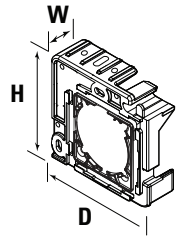

### SPECIFICATIONS

Mount: **Ceiling, Wall, or End Mount**

Tube Size: **50mm (2") and 62mm (2.5")**

Minimum Shade Width RTS 40: **28"**

Minimum Shade Width RTS 50: **35"**

Light Gap: **Clutch End – 1"**

**Idle End – 7/8" (.875")**

Bracket	Dimensions	Max Roll Up
4" Fascia	4" H x 1" W x 4" D	3-3/4" (3.75")