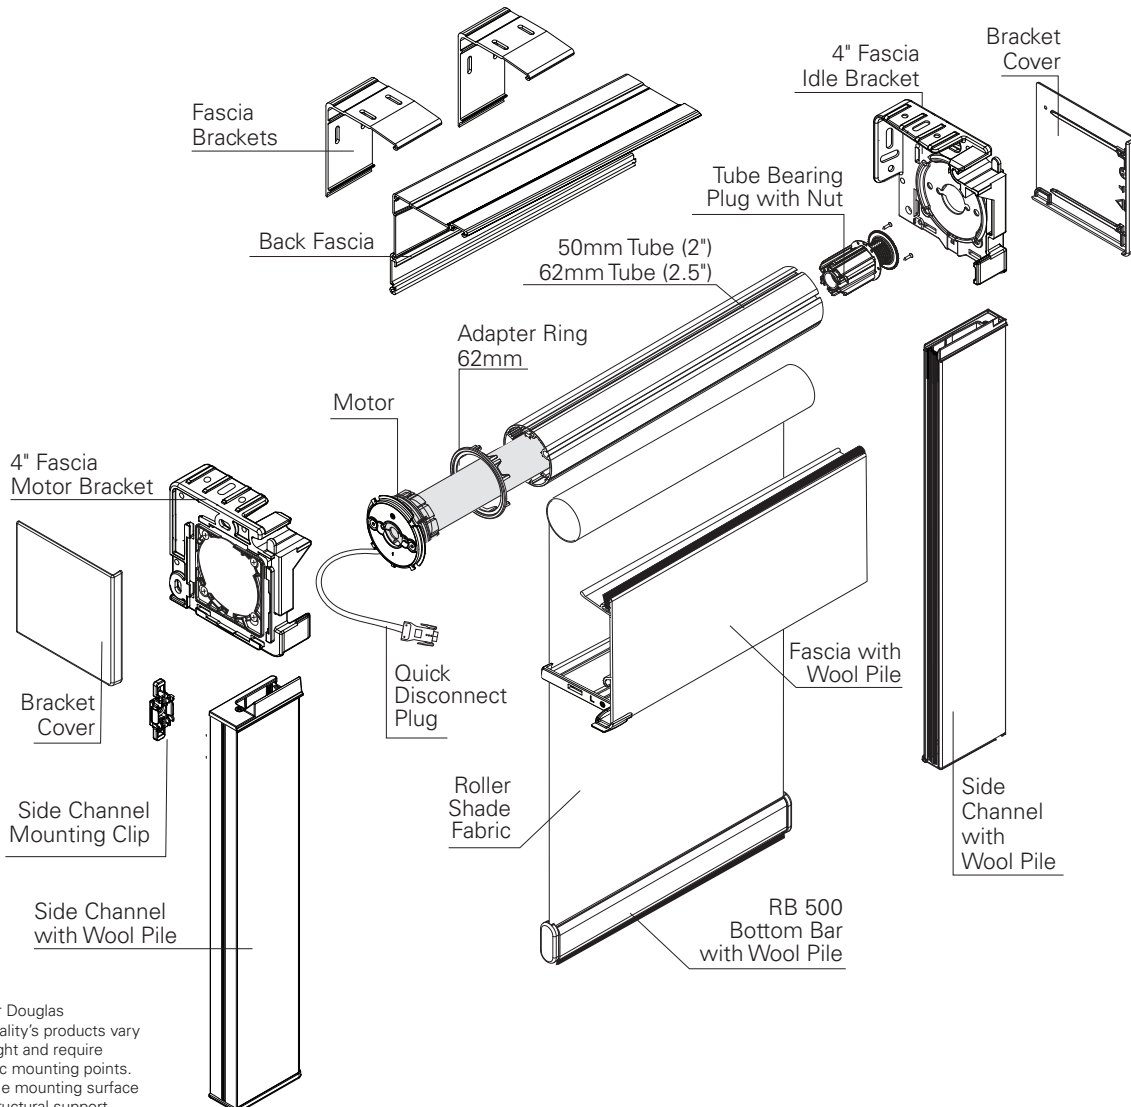

RB 500™ 4" Fascia Blockout System - Sonesse 40 & Sonesse 50 RTS Motors

Diagram

SPECIFICATIONS

Mount: **Ceiling, Wall, or End Mount**

Tube Size: **50mm (2") and 62mm (2.5")**

Minimum Shade Width RTS 40: **28"**

Minimum Shade Width RTS 50: **35"**

Light Gap: **Clutch End – 1"**

Idle End – 7/8" (.875")

Bracket Color: **Grey**

Bracket Cover Colors: **Black, Grey, & White**

Control Options:

Wireless Wall Switch, Wireless Remote, Universal Interface, Timer, Sun Sensor, mylink™ RTS Smartphone, Tablet, and Amazon Alexa Interface

Bracket	Dimensions	Max Roll Up
4" Fascia	4" H x 1" W x 4" D	3-3/4" (3.75")

FASCIA, SIDE CHANNELS, & BOTTOM BAR COLORS