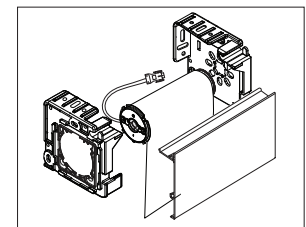

Reverse Roll Fascia