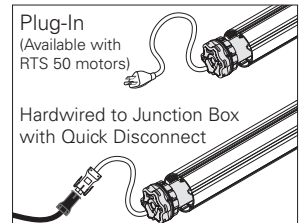

OPTIONS

Power Options