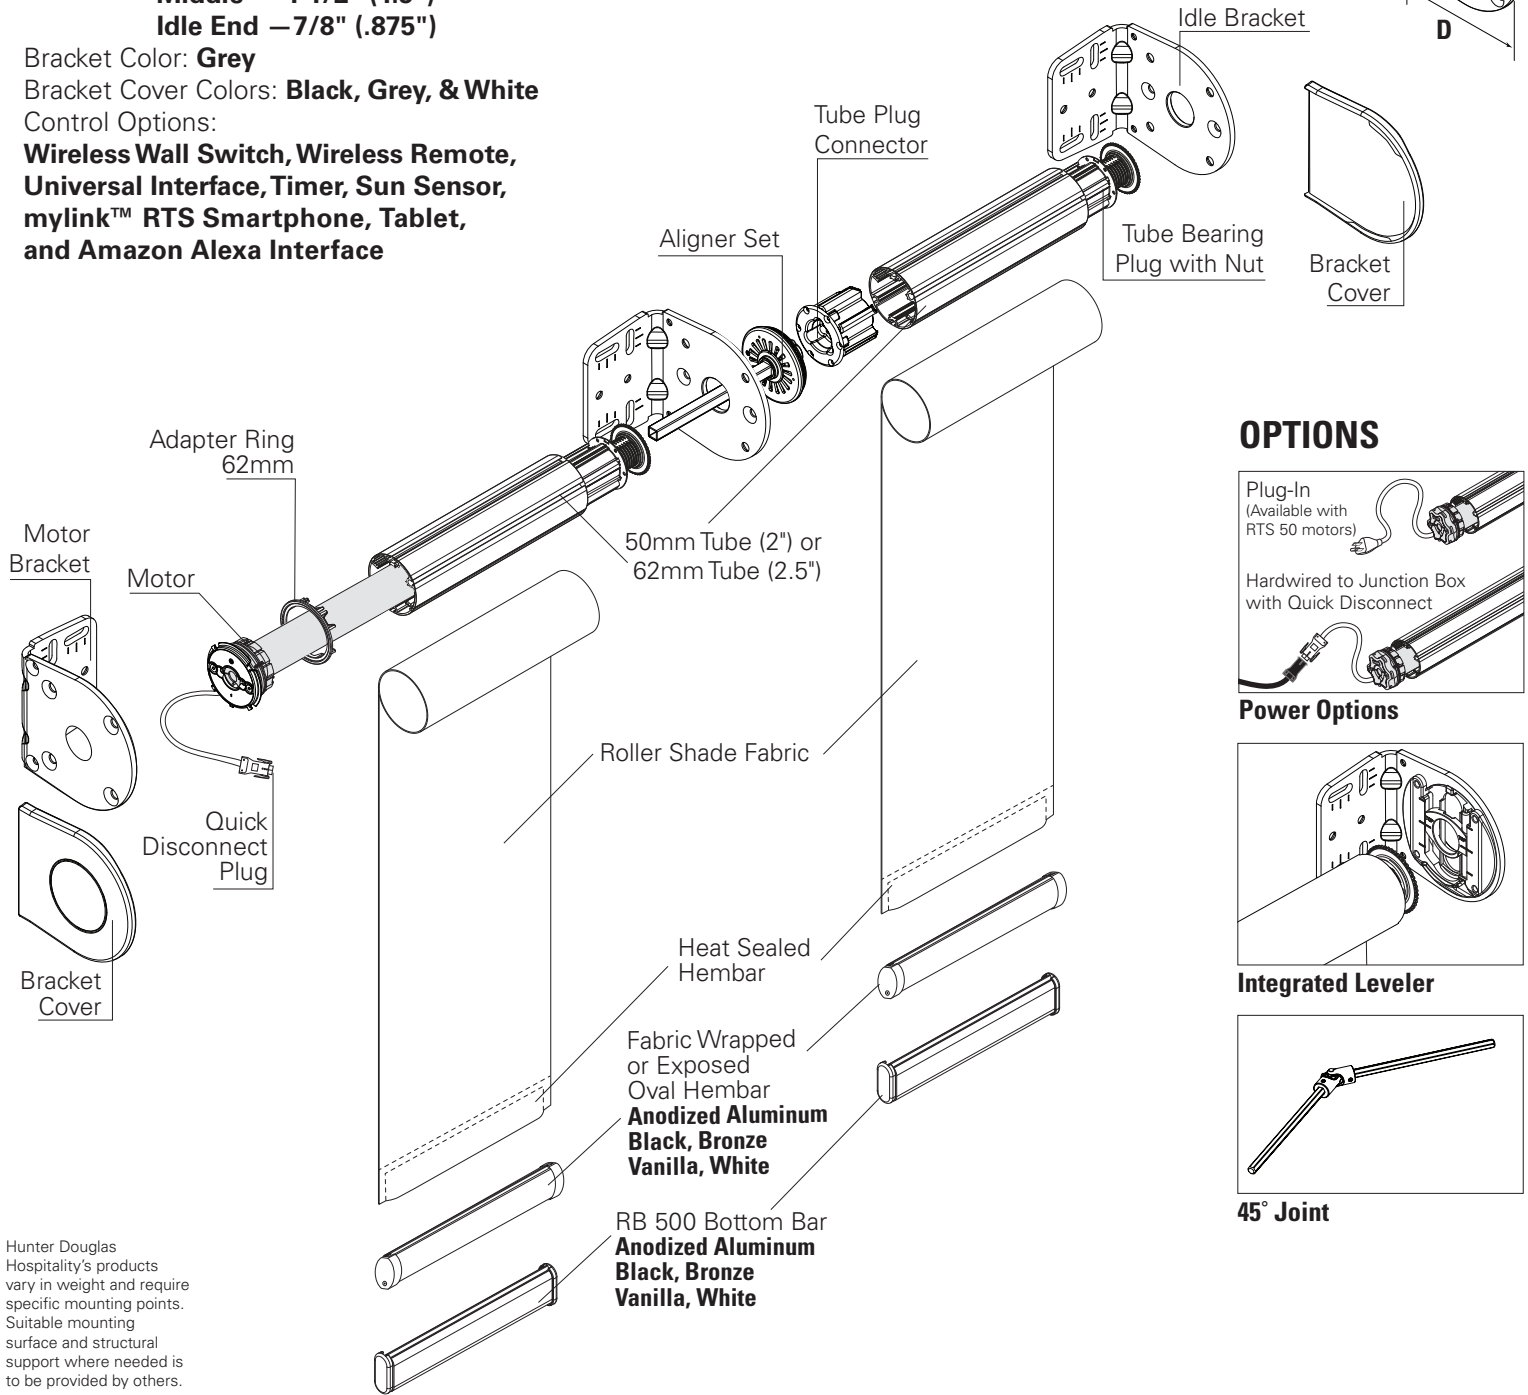

RB 500™ Heavy Duty Bracket Coupled - Sonesse 40 & Sonesse 50 RTS Motors

Diagram

SPECIFICATIONS

Mount: **Ceiling, Wall, or End Mount**
 Tube Size: **50mm (2") and 62mm (2.5")**
 Minimum Shade Width RTS 40: **28"**
 Minimum Shade Width RTS 50: **35"**
 Light Gap: **Clutch End – 1"**
 Middle – 1-1/2" (1.5")
 Idle End – 7/8" (.875")

Bracket Color: **Grey**
 Bracket Cover Colors: **Black, Grey, & White**
 Control Options:
Wireless Wall Switch, Wireless Remote, Universal Interface, Timer, Sun Sensor, mylink™ RTS Smartphone, Tablet, and Amazon Alexa Interface

Bracket	Dimensions	Max Roll Up
Bracket 55L	3.46" H x 2.56" W x 3.9" D	3.8"
Bracket 75L	3.46" H x 2.56" W x 4.69" D	5.4"

OPTIONS

Power Options

Integrated Leveler

45° Joint

Hunter Douglas Hospitality's products vary in weight and require specific mounting points. Suitable mounting surface and structural support where needed is to be provided by others.