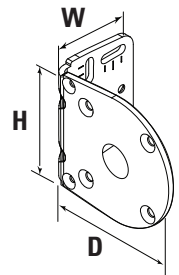

RB 500™ Heavy Duty Bracket Coupled - Sonesse 40 & Sonesse 50 RTS Motors

Diagram

SPECIFICATIONS

Mount: **Ceiling, Wall, or End Mount**
 Tube Size: **50mm (2") and 62mm (2.5")**
 Minimum Shade Width RTS 40: **28"**
 Minimum Shade Width RTS 50: **35"**
 Light Gap: **Clutch End – 1"**
 Middle – 1-1/2" (1.5")
 Idle End – 7/8" (.875")

Bracket	Dimensions	Max Roll Up
Bracket 55L	3.46" H x 2.56" W x 3.9" D	3.8"
Bracket 75L	3.46" H x 2.56" W x 4.69" D	5.4"

OPTIONS

Power Options

Integrated Leveler

45° Joint

Hunter Douglas Hospitality's products vary in weight and require specific mounting points. Suitable mounting surface and structural support where needed is to be provided by others.