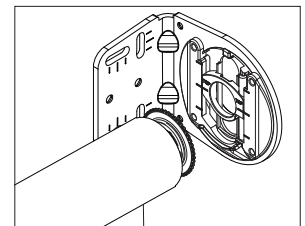

RB 500™ Heavy Duty Bracket Coupled - Sonesse 40 & Sonesse 50 RTS Motors

Diagram

SPECIFICATIONS

Mount: **Ceiling, Wall, or End Mount**
 Tube Size: **50mm (2") and 62mm (2.5")**
 Minimum Shade Width RTS 40: **28"**
 Minimum Shade Width RTS 50: **35"**
 Light Gap: **Clutch End – 1"**
 Middle – 1-1/2" (1.5")
 Idle End – 7/8" (.875")

Bracket Color: **Grey**
 Bracket Cover Colors: **Black, Grey, & White**
 Control Options:
Wireless Wall Switch, Wireless Remote, Universal Interface, Timer, Sun Sensor, mylink™ RTS Smartphone, Tablet, and Amazon Alexa Interface

Bracket	Dimensions	Max Roll Up
Bracket 55L	3.46" H x 2.56" W x 3.9" D	3.8"
Bracket 75L	3.46" H x 2.56" W x 4.69" D	5.4"

OPTIONS

Power Options

Integrated Leveler

45° Joint

Hunter Douglas Hospitality's products vary in weight and require specific mounting points. Suitable mounting surface and structural support where needed is to be provided by others.