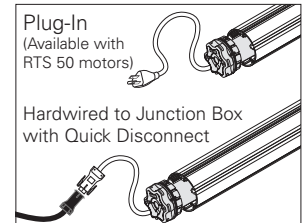

Power Options