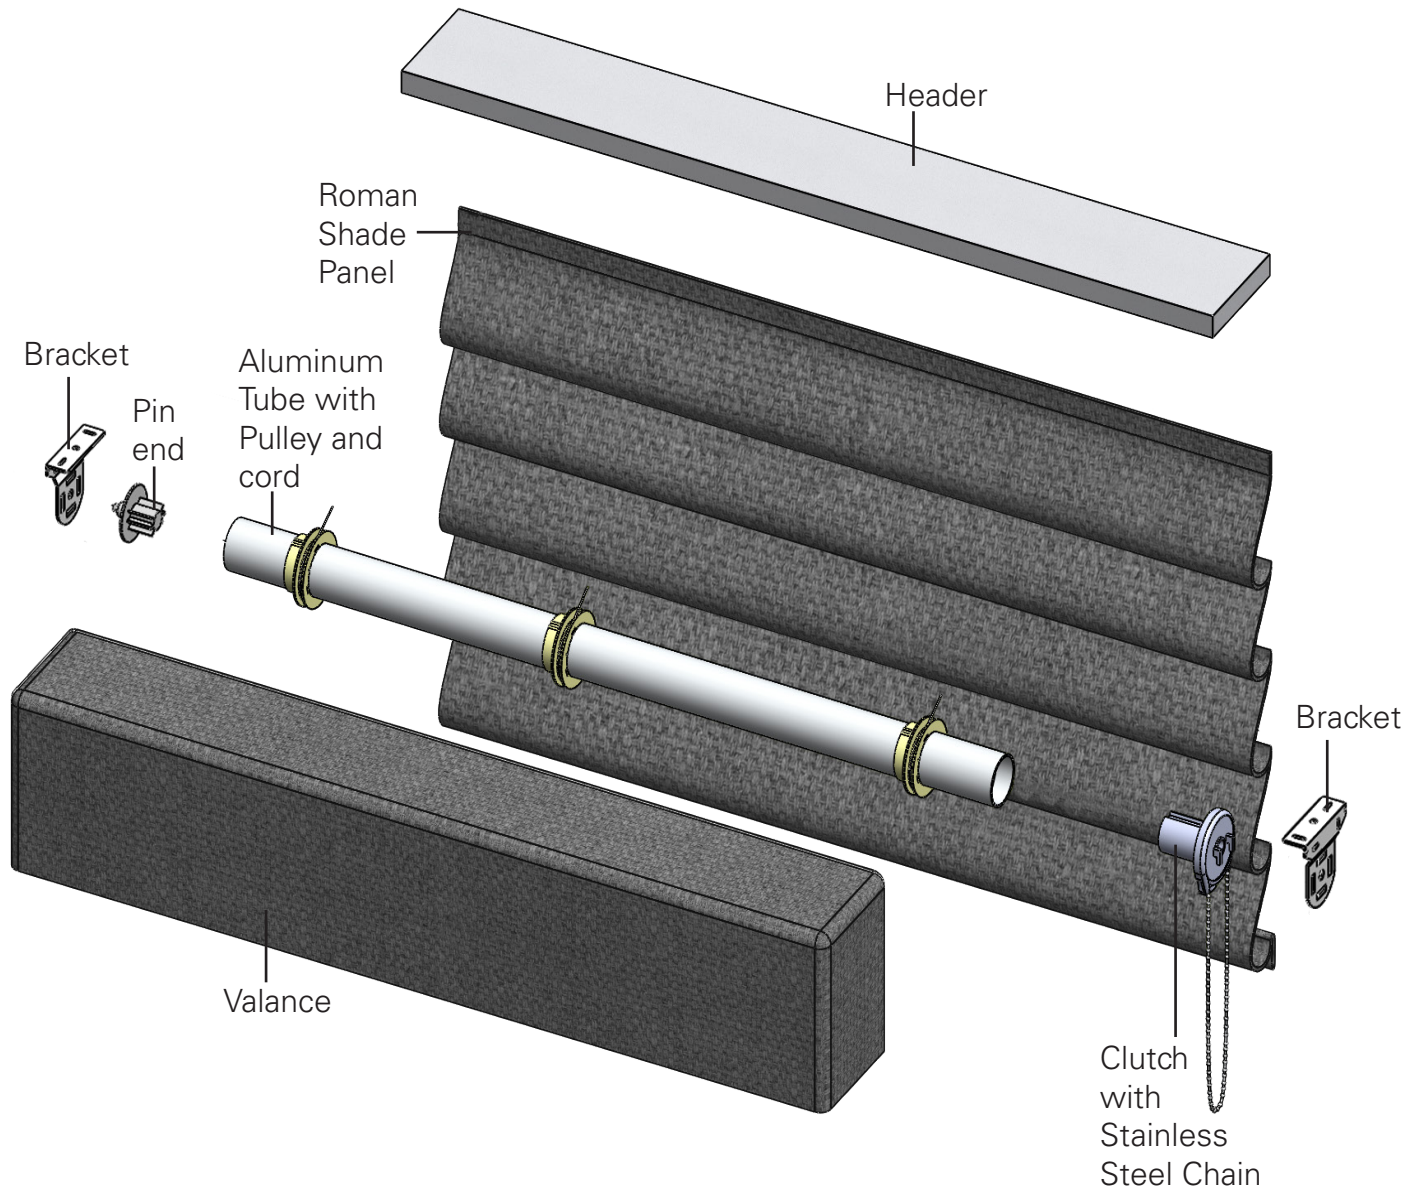

Heavy Duty Roman Shade

Fabricated Products

Hunter Douglas Hospitality's products vary in weight and require specific mounting points. Suitable mounting surface and structural support where needed is to be provided by others.