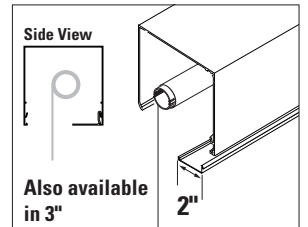

Control Options: **Wireless Wall Switch, Wireless Remote, Universal Interface, Timer, Sun Sensor mylink™ RTS Smartphone, Tablet and Amazon Alexa Interface**

Bracket	Dimensions	Max Roll Up
Bracket 38	1.96" H x 1.22" W x 2.44" D	2-1/2" (2.5")
Bracket 46	1.96" H x 1.22" W x 2.79" D	3-1/8" (3.125")
Bracket 55	1.96" H x 1.22" W x 3.14" D	3-7/8" (3.875")

POCKET COLORS

White

Aluminum

OPTIONS

Integrated Leveler

Bottom Closures
 (May need to be secured to pocket)

Side and Middle Channels

Plug-In Charger