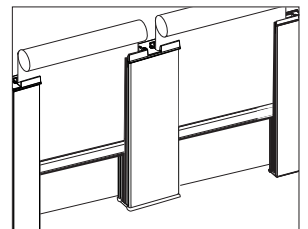

Control Options: **Wireless Wall Switch, Wireless Remote, Universal Interface, Timer, Sun Sensor mylink™ RTS Smartphone, Tablet and Amazon Alexa Interface**

Bracket	Dimensions	Max Roll Up
Bracket 38	1.96" H x 1.22" W x 2.44" D	2-1/2" (2.5")
Bracket 46	1.96" H x 1.22" W x 2.79" D	3-1/8" (3.125")
Bracket 55	1.96" H x 1.22" W x 3.14" D	3-7/8" (3.875")

POCKET COLORS

White

Aluminum

OPTIONS

Integrated Leveler

Bottom Closures
 (May need to be secured to pocket)

Side and Middle Channels

Plug-In Charger