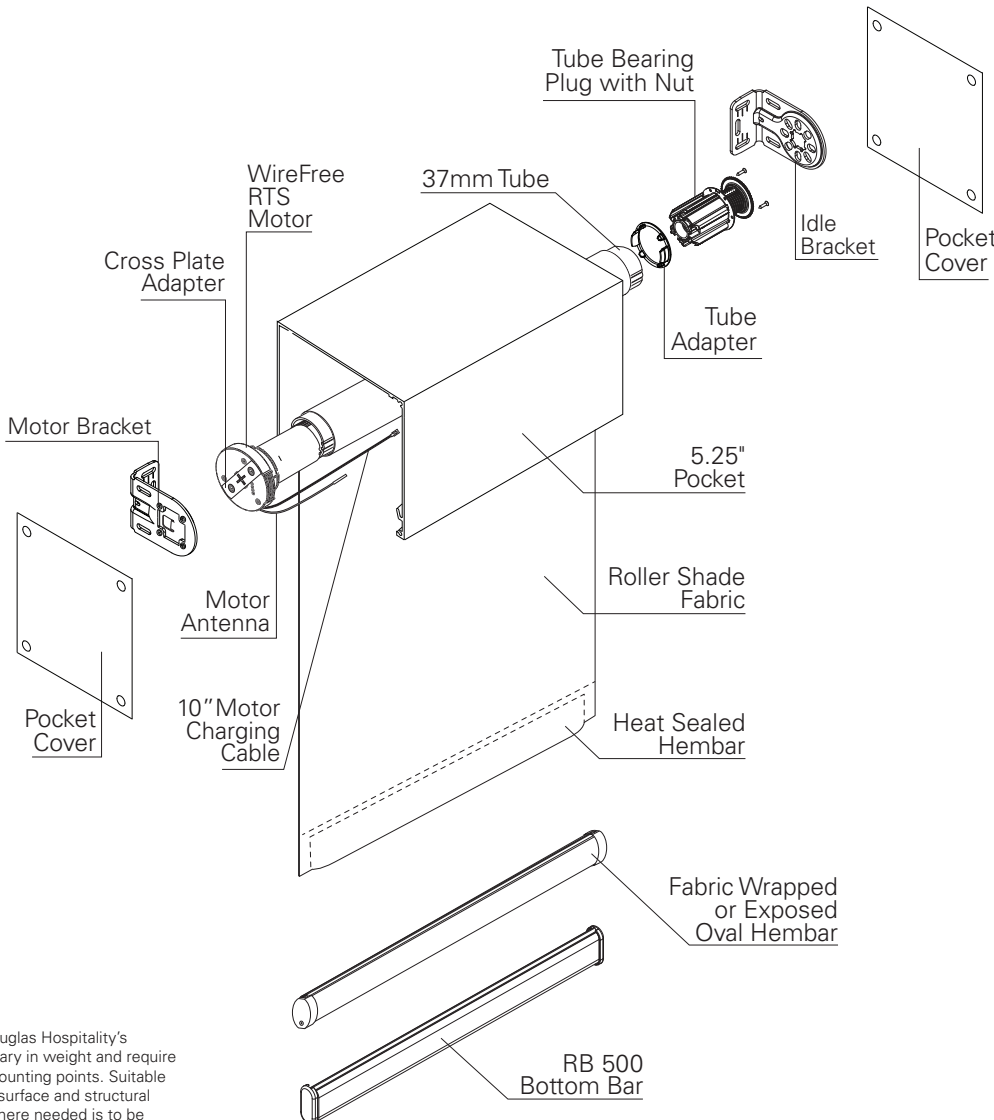

RB 500™ 5.25" Pocket Single Shade - Sonesse 30 WireFree RTS Motor

Diagram

Series 5-216

SPECIFICATIONS

Mount: **Surface or Ceiling Mount**
 Shade Width: **37mm (1.5") Tube — 30" - 80"**
 Light Gap: **Motor End — 3/4" (.75")**
Idle End — 3/4" (.75")

Motor connection: **Built-in Rechargeable Battery**
 Power connector: **10" Motor Charging Cable Plug**

Bracket Color: **Grey or White**
 Bracket Covers: **Grey or White**

Hembar: **Shade fabric determines which hembar is available**

Control Options: **Wireless Wall Switch, Wireless Remote, Universal Interface, Timer, Sun Sensor mylink™ RTS Smartphone, Tablet and Amazon Alexa Interface**

Bracket	Dimensions	Max Roll Up
Bracket 38	1.96" H x 1.22" W x 2.44" D	2-1/2" (2.5")
Bracket 46	1.96" H x 1.22" W x 2.79" D	3-1/8" (3.125")
Bracket 55	1.96" H x 1.22" W x 3.14" D	3-7/8" (3.875")

POCKET COLORS

White

Aluminum

OPTIONS

Integrated Leveler

Bottom Closures
 (May need to be secured to pocket)

Side and Middle Channels

Plug-In Charger