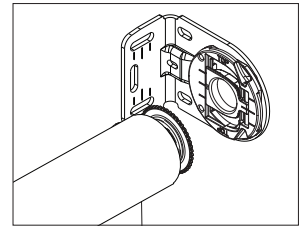

Motor connection: **Built-in Rechargeable Battery**
 Power connector: **10" Motor Charging Cable Plug**

Bracket Color: **Grey or White**
 Bracket Covers: **Grey or White**

Hembar: **Shade fabric determines which hembar is available**

Control Options: **Wireless Wall Switch, Wireless Remote, Universal Interface, Timer, Sun Sensor mylink™ RTS Smartphone, Tablet and Amazon Alexa Interface**

Bracket	Dimensions	Max Roll Up
Bracket 38	1.96" H x 1.22" W x 2.44" D	2-1/2" (2.5")
Bracket 46	1.96" H x 1.22" W x 2.79" D	3-1/8" (3.125")
Bracket 55	1.96" H x 1.22" W x 3.14" D	3-7/8" (3.875")

POCKET COLORS

White

Aluminum

OPTIONS

Integrated Leveler

Bottom Closures
 (May need to be secured to pocket)

Side and Middle Channels

Plug-In Charger