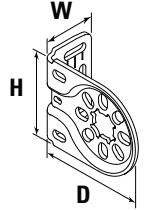

RB 500™ 5.25" Pocket Single Shade - Sonesse 30 WireFree RTS Motor

Diagram

Series 5-216

SPECIFICATIONS

Mount: **Surface or Ceiling Mount**
 Shade Width: **37mm (1.5") Tube — 30" - 80"**
 Light Gap: **Motor End — 3/4" (.75")**
Idle End — 3/4" (.75")

Motor connection: **Built-in Rechargeable Battery**
 Power connector: **10" Motor Charging Cable Plug**

Bracket Color: **Grey or White**
 Bracket Covers: **Grey or White**

Hembar: **Shade fabric determines which hembar is available**

Control Options: **Wireless Wall Switch, Wireless Remote, Universal Interface, Timer, Sun Sensor mylink™ RTS Smartphone, Tablet and Amazon Alexa Interface**

Bracket	Dimensions	Max Roll Up
Bracket 38	1.96" H x 1.22" W x 2.44" D	2-1/2" (2.5")
Bracket 46	1.96" H x 1.22" W x 2.79" D	3-1/8" (3.125")
Bracket 55	1.96" H x 1.22" W x 3.14" D	3-7/8" (3.875")