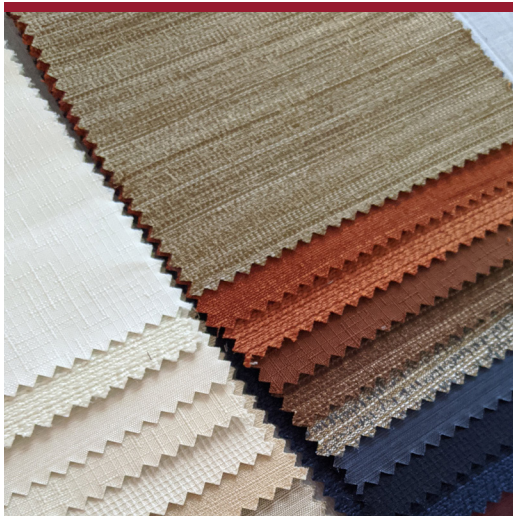

Drapery and Bedding Fabrication

DRAPERY AND ROMAN SHADES

Our drapery capabilities include but are not limited to pinch pleat, Ripplefold®, Roman shades, cornices, valances, and fully custom options.

- Select a fabric from Hunter Douglas Hospitality's Infinity Fabrication Collection or specify the FR drapery fabric of your choice
- Ultra-quiet and ultra-powerful motorized tracks for Ripplefold® and pinch pleat drapery
- A variety of top treatments that bring focus to the window design, as well as conceal window covering hardware
- Versatile and durable, our manual and motorized Roman shades ensure reliability and ease of use

BEDDING FABRICATION

Our top-of-bed offering includes the entire range of hospitality bedding packages, from duvets and coverlets to bed skirts, bed scarves, pillows, and more.

- Customers may choose to supply their own fabric or Hunter Douglas Hospitality can assist with procurement
- Flexible fabrication options for duvets and coverlets, including closures, decorative details, and more
- Bed skirts available in tailored, cap, box-pleated and hugger styles
- Bed scarves and bed throws add a decorative feature to any bed
- Pillows and shams, including throw pillows, Euro pillows, bolsters, oversized, and custom decorative styles

INFINITY FABRICATION COLLECTION

Pair an Infinity Fabrication Collection fabric with the drapery treatment of your choice.

- Six textured styles in a variety of color options for drapery and Roman shades
- Twelve sheer fabrics to soften any window
- Conveniently order your finished product from a single source
- All fabrics meet NFPA 701 fire rating requirements