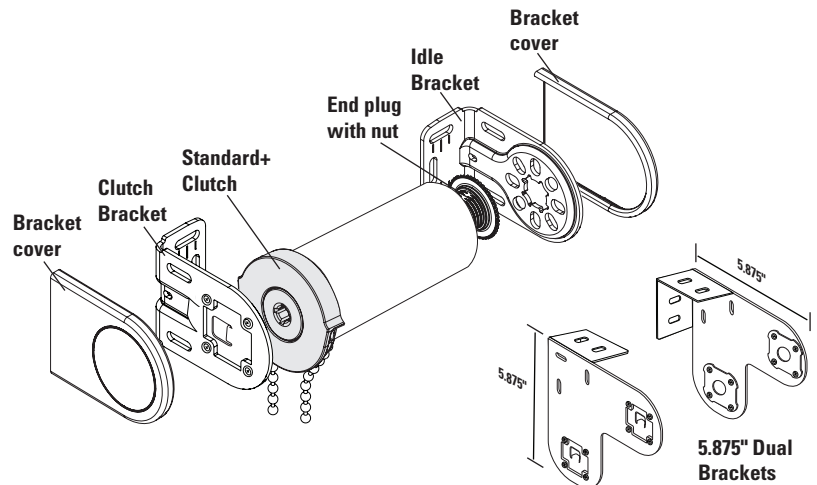

RB 500™ Roller Shade

Standard+ Clutch and Brackets

SPECIFICATIONS

Mount: **Ceiling, Wall, or End Mount**
 Shade Width: **12" - 80"**
 Shade Weight: **8 lbs**
 Shade Weight with Spring Assist: **11 lbs**
 Control Options: **Manual and Motorized**
 Clutch Color: **Grey**
 Bracket Color: **Grey**
 Bracket Covers: **Black, Grey, & White**
 Options: **Dual Brackets, Fascia, Pocket, Blockout System, Integrated leveler**

Heavy Duty+ Clutch and Brackets

SPECIFICATIONS

Mount: **Ceiling, Wall, or End Mount**
 Shade Width: **over 80"**
 Shade Weight: **9 lbs**
 Shade Weight with Spring Assist: **13 lbs**
 Shade Weight with Counterbalance System: **over 13 lbs**
 Control Options: **Manual and Motorized**
 Clutch Color: **Grey**
 Bracket Color: **Grey**
 Bracket Covers: **Black, Grey, & White**
 Options: **Fascia, Pocket, Blockout System, Integrated leveler**

Architectural Clutch and Brackets

SPECIFICATIONS

Mount: **Ceiling or Wall Mount**
 Shade Width (37mm tube): **12" - 80"**
 Shade Weight (37mm tube): **11 lbs**
 Shade Width (50mm tube): **12" - 120"**
 Shade Weight (50mm tube): **8 lbs**
 Control Options: **Manual and Motorized**
 Clutch Color: **Black, Pearl Chrome, & White**
 Bracket Color: **Black, Pearl Chrome, & White**
 Options: **Integrated leveler**