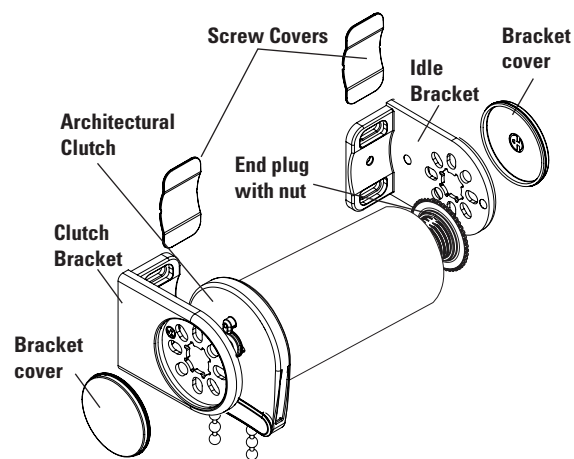

RB 500™ Roller Shade

Standard+ Clutch and Brackets

SPECIFICATIONS

Mount: **Ceiling, Wall, or End Mount**
 Shade Width: **12" - 80"**
 Shade Weight: **8 lbs**
 Shade Weight with Spring Assist: **11 lbs**
 Control Options: **Manual and Motorized**
 Clutch Color: **Grey**
 Bracket Color: **Grey**
 Bracket Covers: **Black, Grey, & White**
 Options: **Dual Brackets, Fascia, Pocket, Blockout System, Integrated leveler**

Heavy Duty+ Clutch and Brackets

SPECIFICATIONS

Mount: **Ceiling, Wall, or End Mount**
 Shade Width: **over 80"**
 Shade Weight: **9 lbs**
 Shade Weight with Spring Assist: **13 lbs**
 Shade Weight with Counterbalance System: **over 13 lbs**
 Control Options: **Manual and Motorized**
 Clutch Color: **Grey**
 Bracket Color: **Grey**
 Bracket Covers: **Black, Grey, & White**
 Options: **Fascia, Pocket, Blockout System, Integrated leveler**

Architectural Clutch and Brackets

SPECIFICATIONS

Mount: **Ceiling or Wall Mount**
 Shade Width (37mm tube): **12" - 80"**
 Shade Weight (37mm tube): **11 lbs**
 Shade Width (50mm tube): **12" - 120"**
 Shade Weight (50mm tube): **8 lbs**
 Control Options: **Manual and Motorized**
 Clutch Color: **Black, Pearl Chrome, & White**
 Bracket Color: **Black, Pearl Chrome, & White**
 Options: **Integrated leveler**