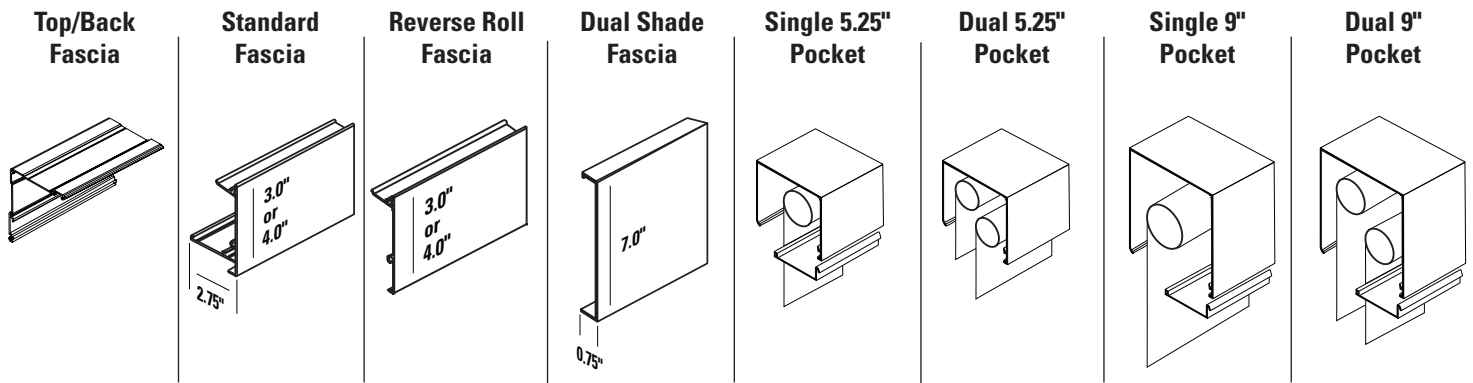

RB 500™ Roller Shade

Standard+ Clutch and Brackets

SPECIFICATIONS

Mount: **Ceiling, Wall, or End Mount**
 Shade Width: **12" - 80"**
 Shade Weight: **8 lbs**
 Shade Weight with Spring Assist: **11 lbs**
 Control Options: **Manual and Motorized**
 Clutch Color: **Grey**
 Bracket Color: **Grey**
 Bracket Covers: **Black, Grey, & White**
 Options: **Dual Brackets, Fascia, Pocket, Blockout System, Integrated leveler**

Heavy Duty+ Clutch and Brackets

SPECIFICATIONS

Mount: **Ceiling, Wall, or End Mount**
 Shade Width: **over 80"**
 Shade Weight: **9 lbs**
 Shade Weight with Spring Assist: **13 lbs**
 Shade Weight with Counterbalance System: **over 13 lbs**
 Control Options: **Manual and Motorized**
 Clutch Color: **Grey**
 Bracket Color: **Grey**
 Bracket Covers: **Black, Grey, & White**
 Options: **Fascia, Pocket, Blockout System, Integrated leveler**

Architectural Clutch and Brackets

SPECIFICATIONS

Mount: **Ceiling or Wall Mount**
 Shade Width (37mm tube): **12" - 80"**
 Shade Weight (37mm tube): **11 lbs**
 Shade Width (50mm tube): **12" - 120"**
 Shade Weight (50mm tube): **8 lbs**
 Control Options: **Manual and Motorized**
 Clutch Color: **Black, Pearl Chrome, & White**
 Bracket Color: **Black, Pearl Chrome, & White**
 Options: **Integrated leveler**

Fascia and Pockets

Color Options

Note:
Pockets are only available in white and aluminum.

Blockout System

- 3" & 4" Fascia with Top/Back Fascia
- 5.25" & 9" Pockets with bottom closures
- Side Channels or Middle Channel with Wool Pile
 - Side Channel Size: 2-1/2" (2.5")W x 1"D
 - Middle Channel Size: 4-1/4" (4.25")W x 1"D
 - Colors: White, Vanilla, Aluminum, Bronze, Black
- RB 500 Bottom Bar with Wool Pile
 - Size: 1-3/8" (1.375")H x 1/2" (.5")D
 - Colors: White, Vanilla, Aluminum, Bronze, Black