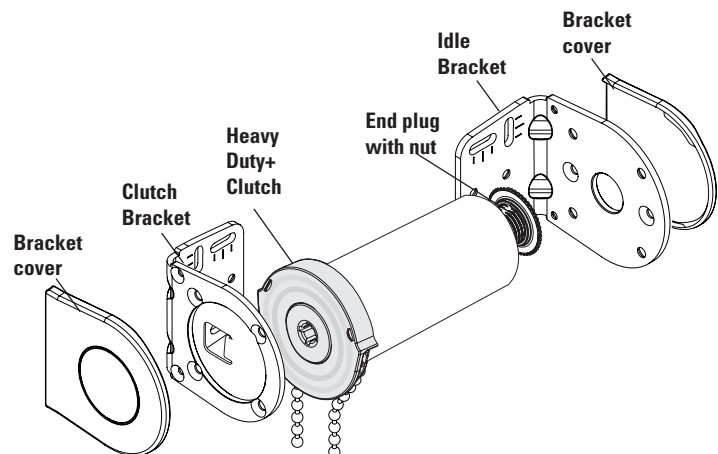

RB 500™ Roller Shade

Standard+ Clutch and Brackets

SPECIFICATIONS

Mount: **Ceiling, Wall, or End Mount**
 Shade Width: **12" - 80"**
 Shade Weight: **8 lbs**
 Shade Weight with Spring Assist: **11 lbs**
 Control Options: **Manual and Motorized**
 Clutch Color: **Grey**
 Bracket Color: **Grey**
 Bracket Covers: **Black, Grey, & White**
 Options: **Dual Brackets, Fascia, Pocket, Blockout System, Integrated leveler**

Heavy Duty+ Clutch and Brackets

SPECIFICATIONS

Mount: **Ceiling, Wall, or End Mount**
 Shade Width: **over 80"**
 Shade Weight: **9 lbs**
 Shade Weight with Spring Assist: **13 lbs**
 Shade Weight with Counterbalance System: **over 13 lbs**
 Control Options: **Manual and Motorized**
 Clutch Color: **Grey**
 Bracket Color: **Grey**
 Bracket Covers: **Black, Grey, & White**
 Options: **Fascia, Pocket, Blockout System, Integrated leveler**

Architectural Clutch and Brackets

SPECIFICATIONS

Mount: **Ceiling or Wall Mount**
 Shade Width (37mm tube): **12" - 80"**
 Shade Weight (37mm tube): **11 lbs**
 Shade Width (50mm tube): **12" - 120"**
 Shade Weight (50mm tube): **8 lbs**
 Control Options: **Manual and Motorized**
 Clutch Color: **Black, Pearl Chrome, & White**
 Bracket Color: **Black, Pearl Chrome, & White**
 Options: **Integrated leveler**