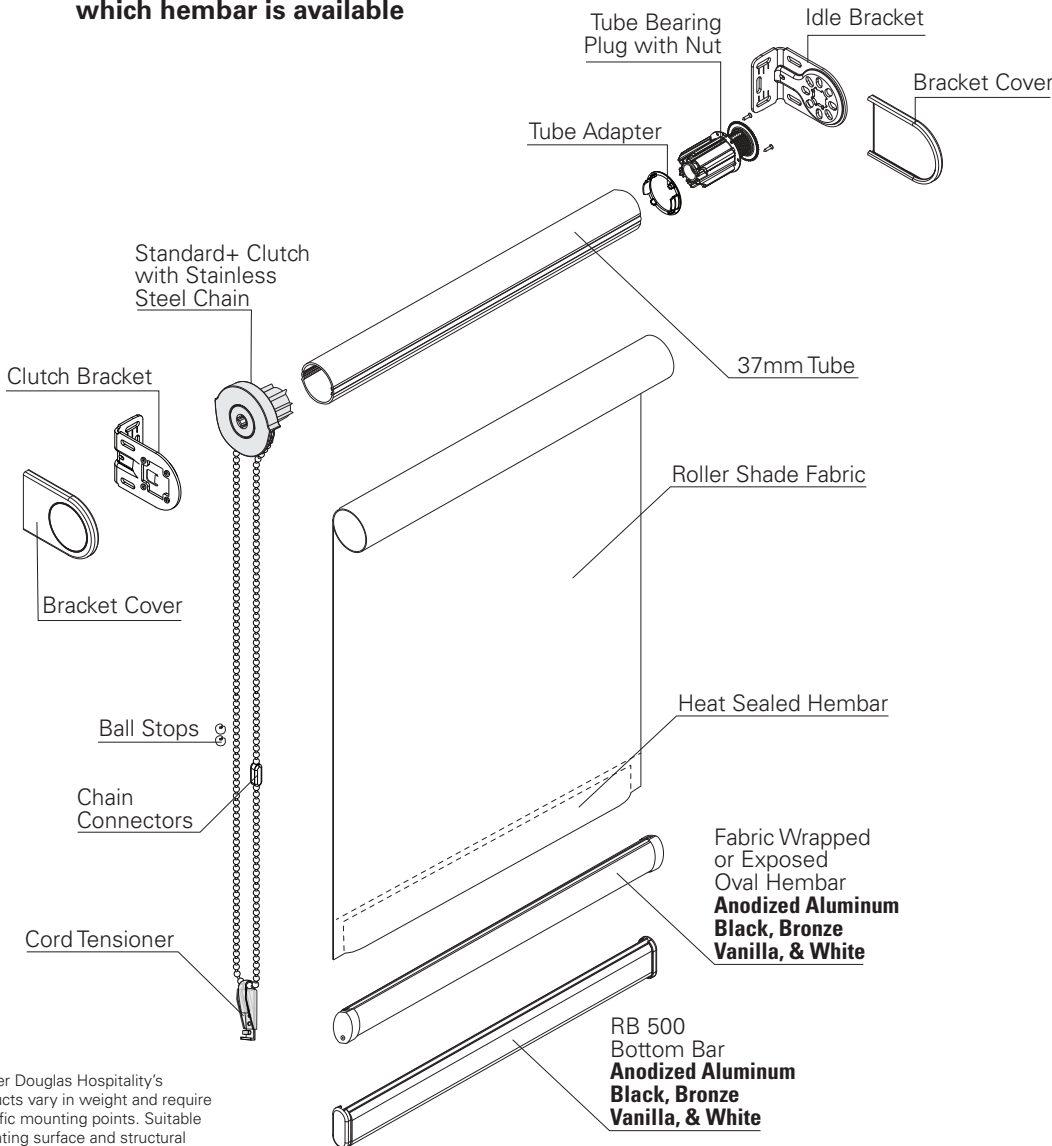

RB 500™ Single Bracket - **Standard+** Clutch

Diagram

SPECIFICATIONS

Mount: **Ceiling, Wall, or End Mount**
 Tube Size: **37mm (1.5")**
 Shade Width: **12" - 80"**
 Shade Weight: **8 lbs**
 Shade Weight with Spring Assist: **11 lbs**
 Light Gap: **Clutch End - 3/4" (.75")**
 Idle End - 3/4" (.75")

Bracket	Dimensions	Max Roll Up
Bracket 38	1.96" H x 1.22" W x 2.44" D	2-1/2" (2.5")
Bracket 46	1.96" H x 1.22" W x 2.79" D	3-1/8" (3.125")
Bracket 55	1.96" H x 1.22" W x 3.14" D	3-7/8" (3.875")

Chain: **Stainless Steel with 110 lb breaking strength**
 Clutch Color: **Grey**
 Bracket Color: **Grey**
 Bracket Cover Colors: **Black, Grey, & White**
 Hembar: **Shade fabric determines which hembar is available**

OPTIONS

Spring Assist

Integrated Leveler

Side Channels

Hunter Douglas Hospitality's products vary in weight and require specific mounting points. Suitable mounting surface and structural support where needed is to be provided by others.