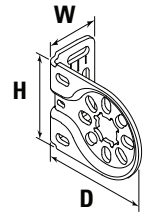

RB 500™ Single Bracket - **Standard+** Clutch

Diagram

SPECIFICATIONS

Mount: **Ceiling, Wall, or End Mount**
 Tube Size: **37mm (1.5")**
 Shade Width: **12" - 80"**
 Shade Weight: **8 lbs**
 Shade Weight with Spring Assist: **11 lbs**
 Light Gap: **Clutch End - 3/4" (.75")**
 Idle End - 3/4" (.75")

Bracket	Dimensions	Max Roll Up
Bracket 38	1.96" H x 1.22" W x 2.44" D	2-1/2" (2.5")
Bracket 46	1.96" H x 1.22" W x 2.79" D	3-1/8" (3.125")
Bracket 55	1.96" H x 1.22" W x 3.14" D	3-7/8" (3.875")

Chain: **Stainless Steel with 110 lb breaking strength**
 Clutch Color: **Grey**
 Bracket Color: **Grey**
 Bracket Cover Colors: **Black, Grey, & White**
 Hembar: **Shade fabric determines which hembar is available**