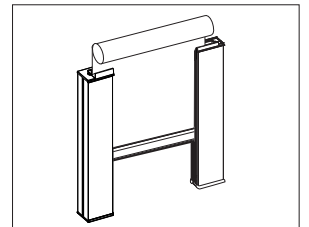

Side Channels

Hunter Douglas Hospitality's products vary in weight and require specific mounting points. Suitable mounting surface and structural support where needed is to be provided by others.

800.229.5300
HDhospitality.com

© 2021 Hunter Douglas. All rights reserved. All trademarks used herein are the property of Hunter Douglas or their respective owners.