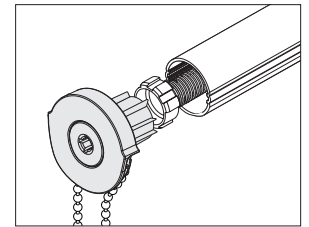

OPTIONS

Spring Assist