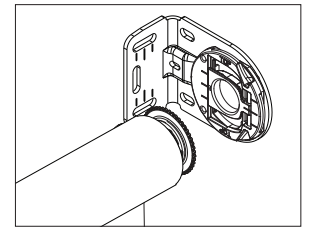

Integrated Leveler