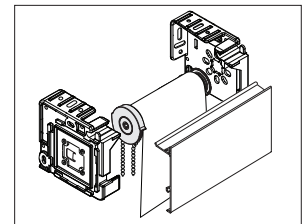

RB 500™ 3" Fascia - **Standard+** Clutch

Diagram

SPECIFICATIONS

Mount: **Ceiling, Wall, or End Mount**

Tube Size: **37mm (1.5")**

Shade Width: **12" - 80"**

Shade Weight: **8 lbs**

Shade Weight with Spring Assist: **11 lbs**

Light gap: **Clutch End — 7/8" (.875)**

Idle End — 5/8" (.625)

Chain: **Stainless Steel with 110 lb breaking strength**

Clutch Color: **Grey**

Bracket Color: **Grey**

Bracket Cover Colors: **Black, Grey, & White**

Hembar: **Shade fabric determines which hembar is available**

Bracket	Dimensions	Max Roll Up
3" Fascia	3" H x 1" W x 3" D	2-3/4" (2.75")
4" Fascia	4" H x 1" W x 4" D	3-3/4" (3.75")

FASCIA COLORS

OPTIONS

Spring Assist