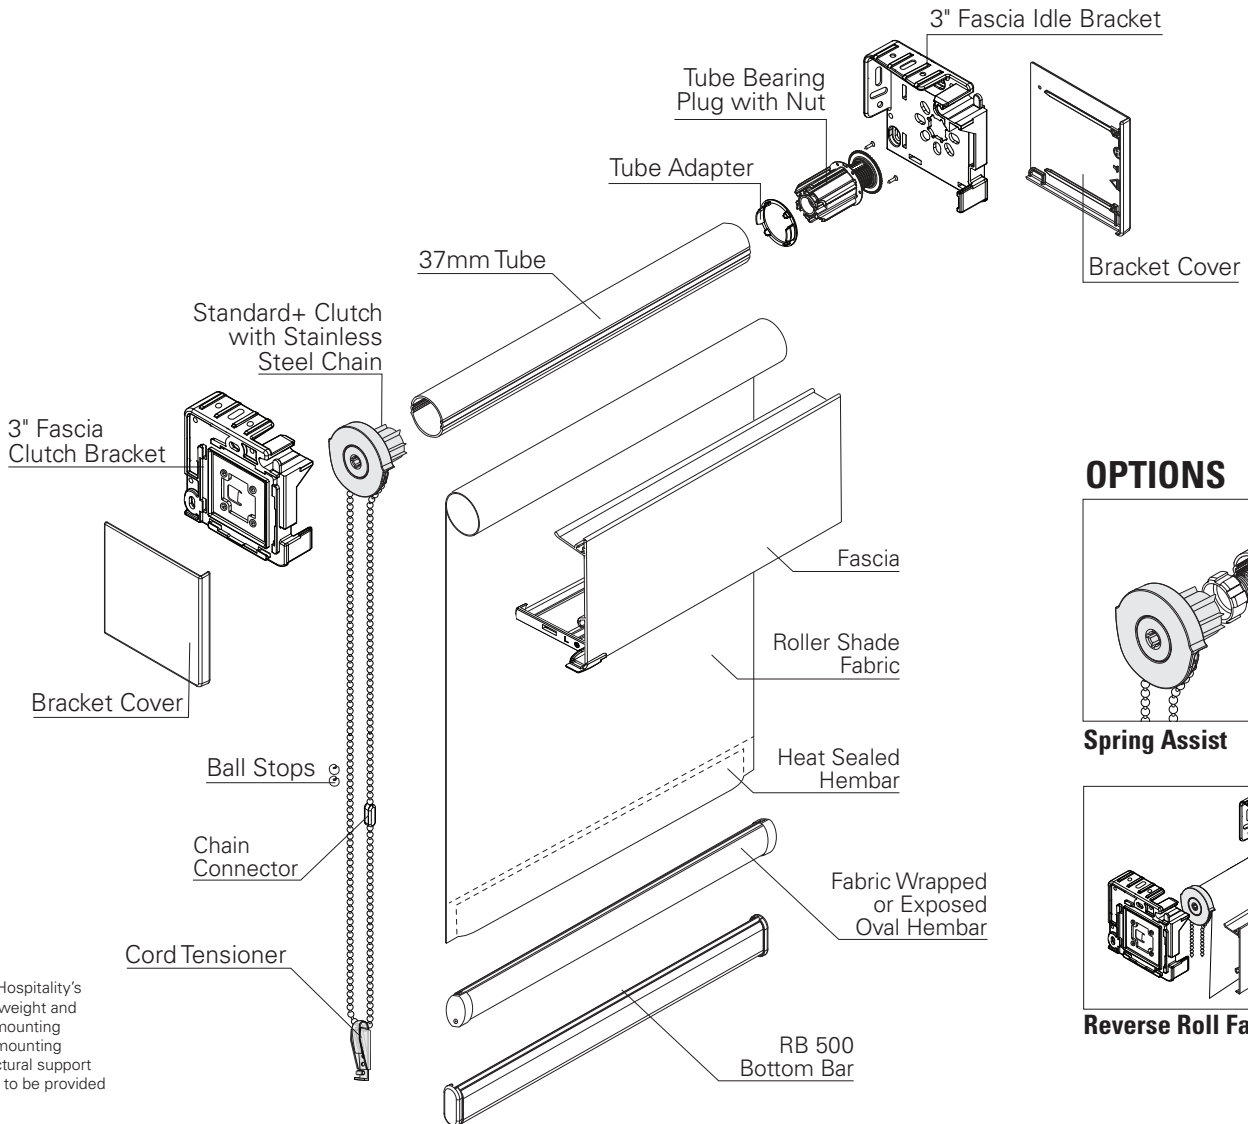

RB 500™ 3" Fascia - **Standard+** Clutch

Diagram

SPECIFICATIONS

Mount: **Ceiling, Wall, or End Mount**

Tube Size: **37mm (1.5")**

Shade Width: **12" - 80"**

Shade Weight: **8 lbs**

Shade Weight with Spring Assist: **11 lbs**

Light gap: **Clutch End — 7/8" (.875)**

Idle End — 5/8" (.625)

Chain: **Stainless Steel with 110 lb breaking strength**

Clutch Color: **Grey**

Bracket Color: **Grey**

Bracket Cover Colors: **Black, Grey, & White**

Hembar: **Shade fabric determines which hembar is available**

Bracket	Dimensions	Max Roll Up
3" Fascia	3" H x 1" W x 3" D	2-3/4" (2.75")
4" Fascia	4" H x 1" W x 4" D	3-3/4" (3.75")

FASCIA COLORS

OPTIONS

Spring Assist

Reverse Roll Fascia

Hunter Douglas Hospitality's products vary in weight and require specific mounting points. Suitable mounting surface and structural support where needed is to be provided by others.