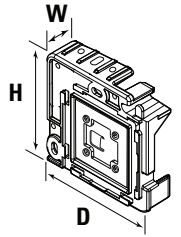

RB 500™ 3" Fascia - **Standard+** Clutch

Diagram

SPECIFICATIONS

Mount: **Ceiling, Wall, or End Mount**

Tube Size: **37mm (1.5")**

Shade Width: **12" - 80"**

Shade Weight: **8 lbs**

Shade Weight with Spring Assist: **11 lbs**

Light gap: **Clutch End — 7/8" (.875)**

Idle End — 5/8" (.625)

Chain: **Stainless Steel with 110 lb breaking strength**

Clutch Color: **Grey**

Bracket Color: **Grey**

Bracket Cover Colors: **Black, Grey, & White**

Hembar: **Shade fabric determines which hembar is available**

Bracket	Dimensions	Max Roll Up
3" Fascia	3" H x 1" W x 3" D	2-3/4" (2.75")
4" Fascia	4" H x 1" W x 4" D	3-3/4" (3.75")

FASCIA COLORS

OPTIONS

Spring Assist