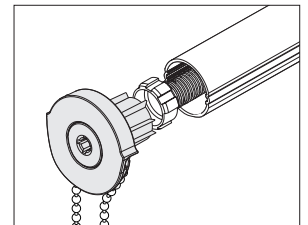

RB 500™ 3" Fascia - **Standard+** Clutch

Diagram

SPECIFICATIONS

Mount: **Ceiling, Wall, or End Mount**

Tube Size: **37mm (1.5")**

Shade Width: **12" - 80"**

Shade Weight: **8 lbs**

Shade Weight with Spring Assist: **11 lbs**

Light gap: **Clutch End — 7/8" (.875)**

Idle End — 5/8" (.625)

Chain: **Stainless Steel with 110 lb breaking strength**

Clutch Color: **Grey**

Bracket Color: **Grey**

Bracket Cover Colors: **Black, Grey, & White**

Hembar: **Shade fabric determines which hembar is available**

Bracket	Dimensions	Max Roll Up
3" Fascia	3" H x 1" W x 3" D	2-3/4" (2.75")
4" Fascia	4" H x 1" W x 4" D	3-3/4" (3.75")

FASCIA COLORS

OPTIONS

Spring Assist