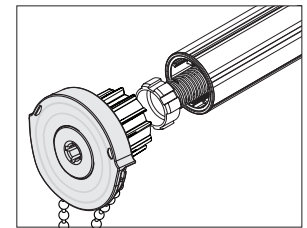

RB 500™ 4" Fascia - Heavy Duty+ Clutch

Diagram

SPECIFICATIONS

Mount: **Ceiling, Wall, or End Mount**
 Tube Size: **50mm (2") and 62mm (2.5")**
 Shade Width: **Over 80"***
 Shade Weight: **9 lbs**
 Shade Weight with Spring Assist: **13 lbs**
 Shade Weight with Counter Balance System: **Over 13lbs**
 Light Gap: **Clutch End – 1"**
 Idle End – 7/8" (.875")
 Chain: **Stainless Steel with 110 lb breaking strength**
 Clutch Color: **Grey**
 Bracket Color: **Grey**
 Bracket Cover Colors: **Black, Grey, & White**
 Hembar: **Shade fabric determines which hembar is available**

Bracket	Dimensions	Max Roll Up
4" Fascia	4" H x 1" W x 4" D	3-3/4" (3.75")

FASCIA COLORS

*Requires 4" Fascia, optional use for under 80"

OPTIONS

Spring Assist

Counter Balance System

Reverse Roll Fascia

Hunter Douglas Hospitality's products vary in weight and require specific mounting points. Suitable mounting surface and structural support where needed is to be provided by others.