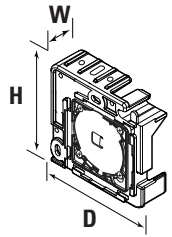

RB 500™ 4" Fascia - Heavy Duty+ Clutch

Diagram

SPECIFICATIONS

Mount: **Ceiling, Wall, or End Mount**
 Tube Size: **50mm (2") and 62mm (2.5")**
 Shade Width: **Over 80"***
 Shade Weight: **9 lbs**
 Shade Weight with Spring Assist: **13 lbs**
 Shade Weight with Counter Balance System: **Over 13lbs**
 Light Gap: **Clutch End – 1"**
 Idle End – 7/8" (.875")
 Chain: **Stainless Steel with 110 lb breaking strength**
 Clutch Color: **Grey**
 Bracket Color: **Grey**
 Bracket Cover Colors: **Black, Grey, & White**
 Hembar: **Shade fabric determines which hembar is available**

Bracket	Dimensions	Max Roll Up
4" Fascia	4" H x 1" W x 4" D	3-3/4" (3.75")

FASCIA COLORS

*Requires 4" Fascia, optional use for under 80"

OPTIONS

Spring Assist

Counter Balance System

Reverse Roll Fascia

Hunter Douglas Hospitality's products vary in weight and require specific mounting points. Suitable mounting surface and structural support where needed is to be provided by others.