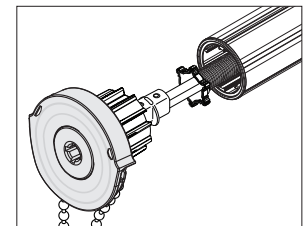

RB 500™ 4" Fascia - Heavy Duty+ Clutch

Diagram

SPECIFICATIONS

Mount: **Ceiling, Wall, or End Mount**
 Tube Size: **50mm (2") and 62mm (2.5")**
 Shade Width: **Over 80"***
 Shade Weight: **9 lbs**
 Shade Weight with Spring Assist: **13 lbs**
 Shade Weight with Counter Balance System: **Over 13lbs**
 Light Gap: **Clutch End – 1"**
 Idle End – 7/8" (.875")
 Chain: **Stainless Steel with 110 lb breaking strength**
 Clutch Color: **Grey**
 Bracket Color: **Grey**
 Bracket Cover Colors: **Black, Grey, & White**
 Hembar: **Shade fabric determines which hembar is available**

Bracket	Dimensions	Max Roll Up
4" Fascia	4" H x 1" W x 4" D	3-3/4" (3.75")

FASCIA COLORS

*Requires 4" Fascia, optional use for under 80"

OPTIONS

Spring Assist

Counter Balance System

Reverse Roll Fascia

Hunter Douglas Hospitality's products vary in weight and require specific mounting points. Suitable mounting surface and structural support where needed is to be provided by others.