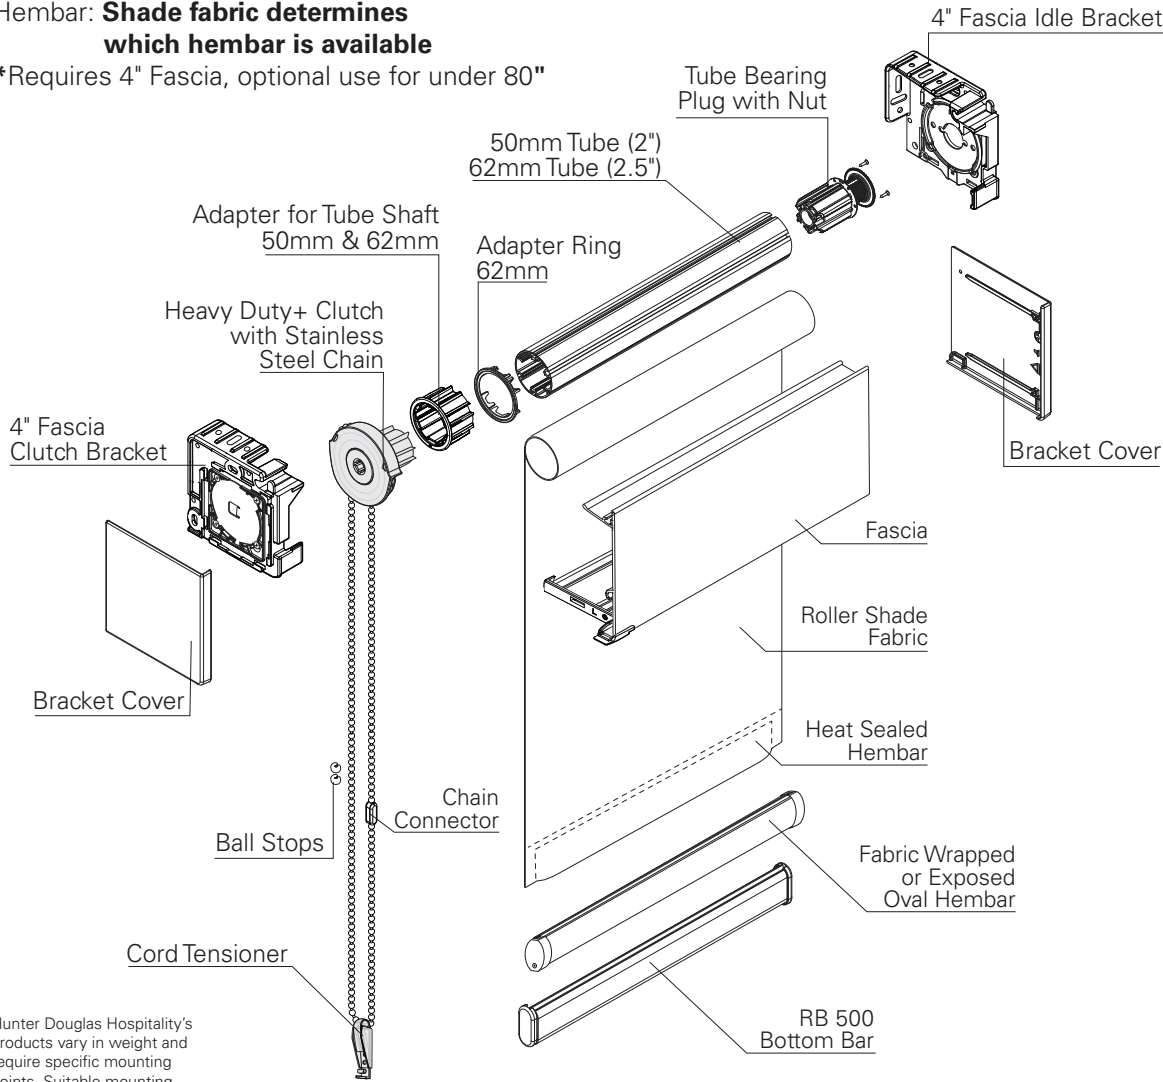

RB 500™ 4" Fascia - Heavy Duty+ Clutch

Diagram

SPECIFICATIONS

Mount: **Ceiling, Wall, or End Mount**
 Tube Size: **50mm (2") and 62mm (2.5")**
 Shade Width: **Over 80"***
 Shade Weight: **9 lbs**
 Shade Weight with Spring Assist: **13 lbs**
 Shade Weight with Counter Balance System: **Over 13lbs**
 Light Gap: **Clutch End – 1"**
 Idle End – 7/8" (.875")
 Chain: **Stainless Steel with 110 lb breaking strength**
 Clutch Color: **Grey**
 Bracket Color: **Grey**
 Bracket Cover Colors: **Black, Grey, & White**
 Hembar: **Shade fabric determines which hembar is available**

Bracket	Dimensions	Max Roll Up
4" Fascia	4" H x 1" W x 4" D	3-3/4" (3.75")

FASCIA COLORS

*Requires 4" Fascia, optional use for under 80"

OPTIONS

Spring Assist

Counter Balance System

Reverse Roll Fascia

Hunter Douglas Hospitality's products vary in weight and require specific mounting points. Suitable mounting surface and structural support where needed is to be provided by others.