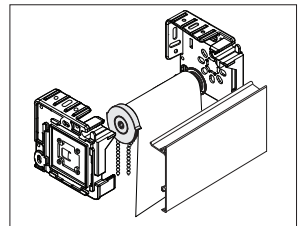

RB 500™ 4" Fascia - Heavy Duty+ Clutch

Diagram

SPECIFICATIONS

Mount: **Ceiling, Wall, or End Mount**
 Tube Size: **50mm (2") and 62mm (2.5")**
 Shade Width: **Over 80"***
 Shade Weight: **9 lbs**
 Shade Weight with Spring Assist: **13 lbs**
 Shade Weight with Counter Balance System: **Over 13lbs**
 Light Gap: **Clutch End – 1"**
 Idle End – 7/8" (.875")
 Chain: **Stainless Steel with 110 lb breaking strength**
 Clutch Color: **Grey**
 Bracket Color: **Grey**
 Bracket Cover Colors: **Black, Grey, & White**
 Hembar: **Shade fabric determines which hembar is available**

Bracket	Dimensions	Max Roll Up
4" Fascia	4" H x 1" W x 4" D	3-3/4" (3.75")

FASCIA COLORS

*Requires 4" Fascia, optional use for under 80"

OPTIONS

Spring Assist

Counter Balance System

Reverse Roll Fascia

Hunter Douglas Hospitality's products vary in weight and require specific mounting points. Suitable mounting surface and structural support where needed is to be provided by others.